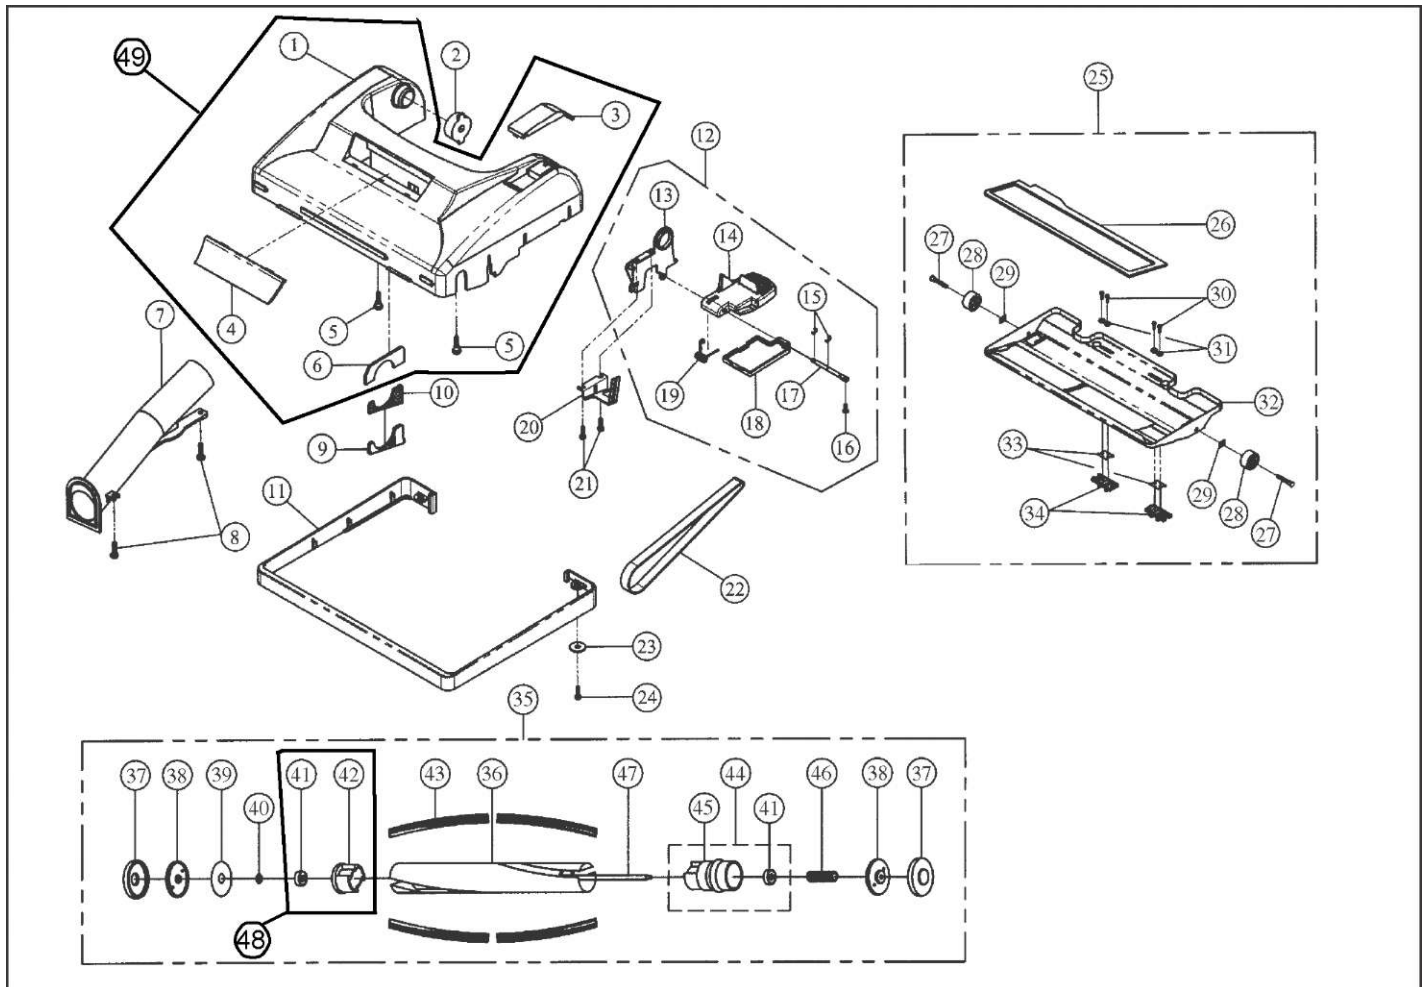

Original & Replacement **CIRRUS** COMMERCIAL Model CR9100

KEY	PART NO	DESCRIPTION	KEY	PART NO.	DESCRIPTION
1	N/A	Nozzle Housing (Order PRO-73005-3)	25	C-76100	Bottom Plate Ass'y
2	C-73400	Plastic Bushing (Black)	26	C-76001	Bottom Plate Gasket
3	PRO-73628-3	Carpet/Floor Pedal Cover Black	27	C-71010	Front Wheel Pin
4	PRO-73001-3	Window (Black)	28	C-71011	Front Wheel
5	C-77039	Bottom Plate Lock Screw	29	C-77015	Push-On Nut
6	C-73480	Nozzle Housing Felt Packing	30	C-77016	Screw
7	C-73434	Nozzle Inlet (Black)	31	C-77017	Washer
8	C-77040	Screw	32	C-76101	Bottom Plate
9	C-73482	Vented Support Fitting	33	C-77018	Bottom Plate Latch Spring
10	C-73484	Vented Support Felt Packing	34	C-76400	Bottom Plate Latch
11	C-74100	Furniture Guard (Black)	35	C-20000	Agitator Ass'y (Metal)
12	C-73720	Foot Pedal Complete (Black)	36	C-20500	Agitator Core (Metal)
13	C-73780	Pedal Frame	37	C-20510	Rubber End Cover (Black)
14	C-73722	Foot Pedal (Black)	38	C-20512	End Cap
15	C-77041	E-Clip	39	C-77036	Agitator Felt Washer
16	C-77032	Screw	40	C-77037	Washer
17	C-73782	Foot Pedal Shaft	41	C-62000	Agitator Bearing
18	C-73790	Rear Belt Cover (Black)	42	C-20514	Agitator Bearing Holder
19	C-77042	Foot Pedal Spring	43	C-22000	Agitator Brush
20	C-73486	Belt Guard	44	C-20516	Agitator Pulley Complete
21	C-77043	Screw	45	C-20519	Agitator Pulley
22	C-10000	Belt 2 Pk	46	C-20530	Agitator Pulley Bushing
23	C-77044	Washer	47	C-20522	Agitator Shaft
24	C-77000	Screw	48	C-20515	Agitator Bearing Holder With Bearing
			49	C-73011	Nozzle Housing Assembly Black