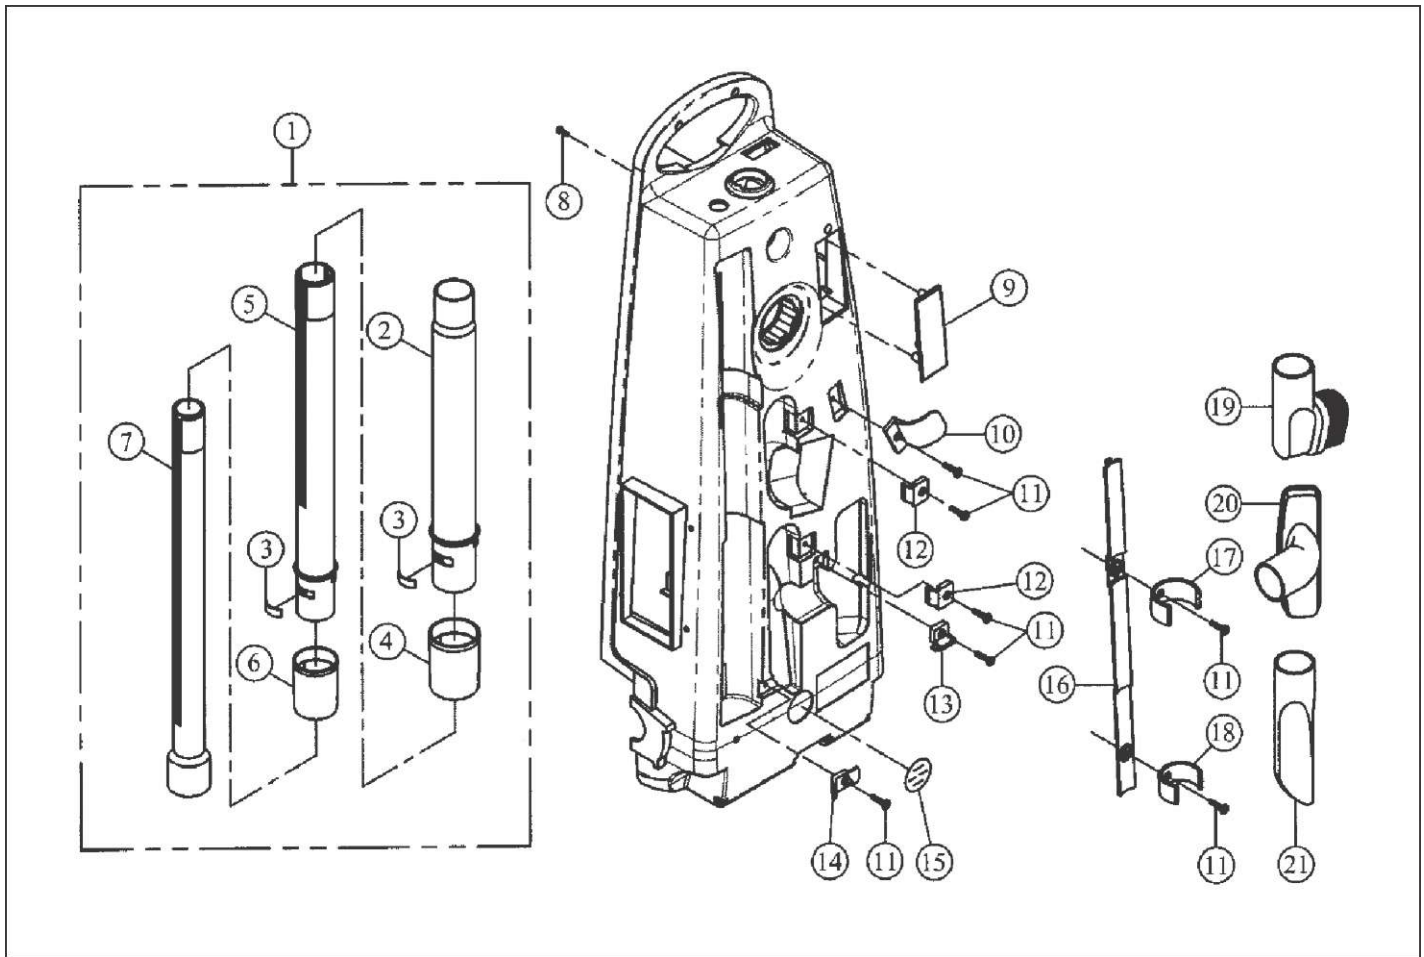

Original & Replacement **CIRRUS COMMERCIAL** Model CR9100

KEY	PART NO	DESCRIPTION
1	C-50001	Wand Assembly Complete (Black)
2	C-50003	Hose Wand
3	C-50500	Wand Lock
4	C-45011	Cuff (Large) (Black)
5	C-50005	Center Wand (Black)
6	C-45013	Cuff (Small) (Black)
7	C-50007	Tool Wand (Black)
8	C-77000	Screw
9	PRO-75105-3	Check Bag Complete Cover (Black)
10	C-75079	Stretch Hose Clip (Black)
11	C-77000	Screw

KEY	PART NO.	DESCRIPTION
12	C-75081	Tool Clip (Black)
13	C-75077	Upholstery Tool Clip (Black)
14	C-75075	Wand Retainer Clip (Black)
15	C-74000	Warning Label
16	PRO-75083-3	Motor Cord Cover (Black)
17	C-75073	Upper Wand Clip (Black)
18	C-75071	Lower Wand Clip (Black)
19	C-53005	Dusting Brush (Black)
20	C-52005	Upholstery Tool (Black)
21	C-54005	Crevice Tool (Black)