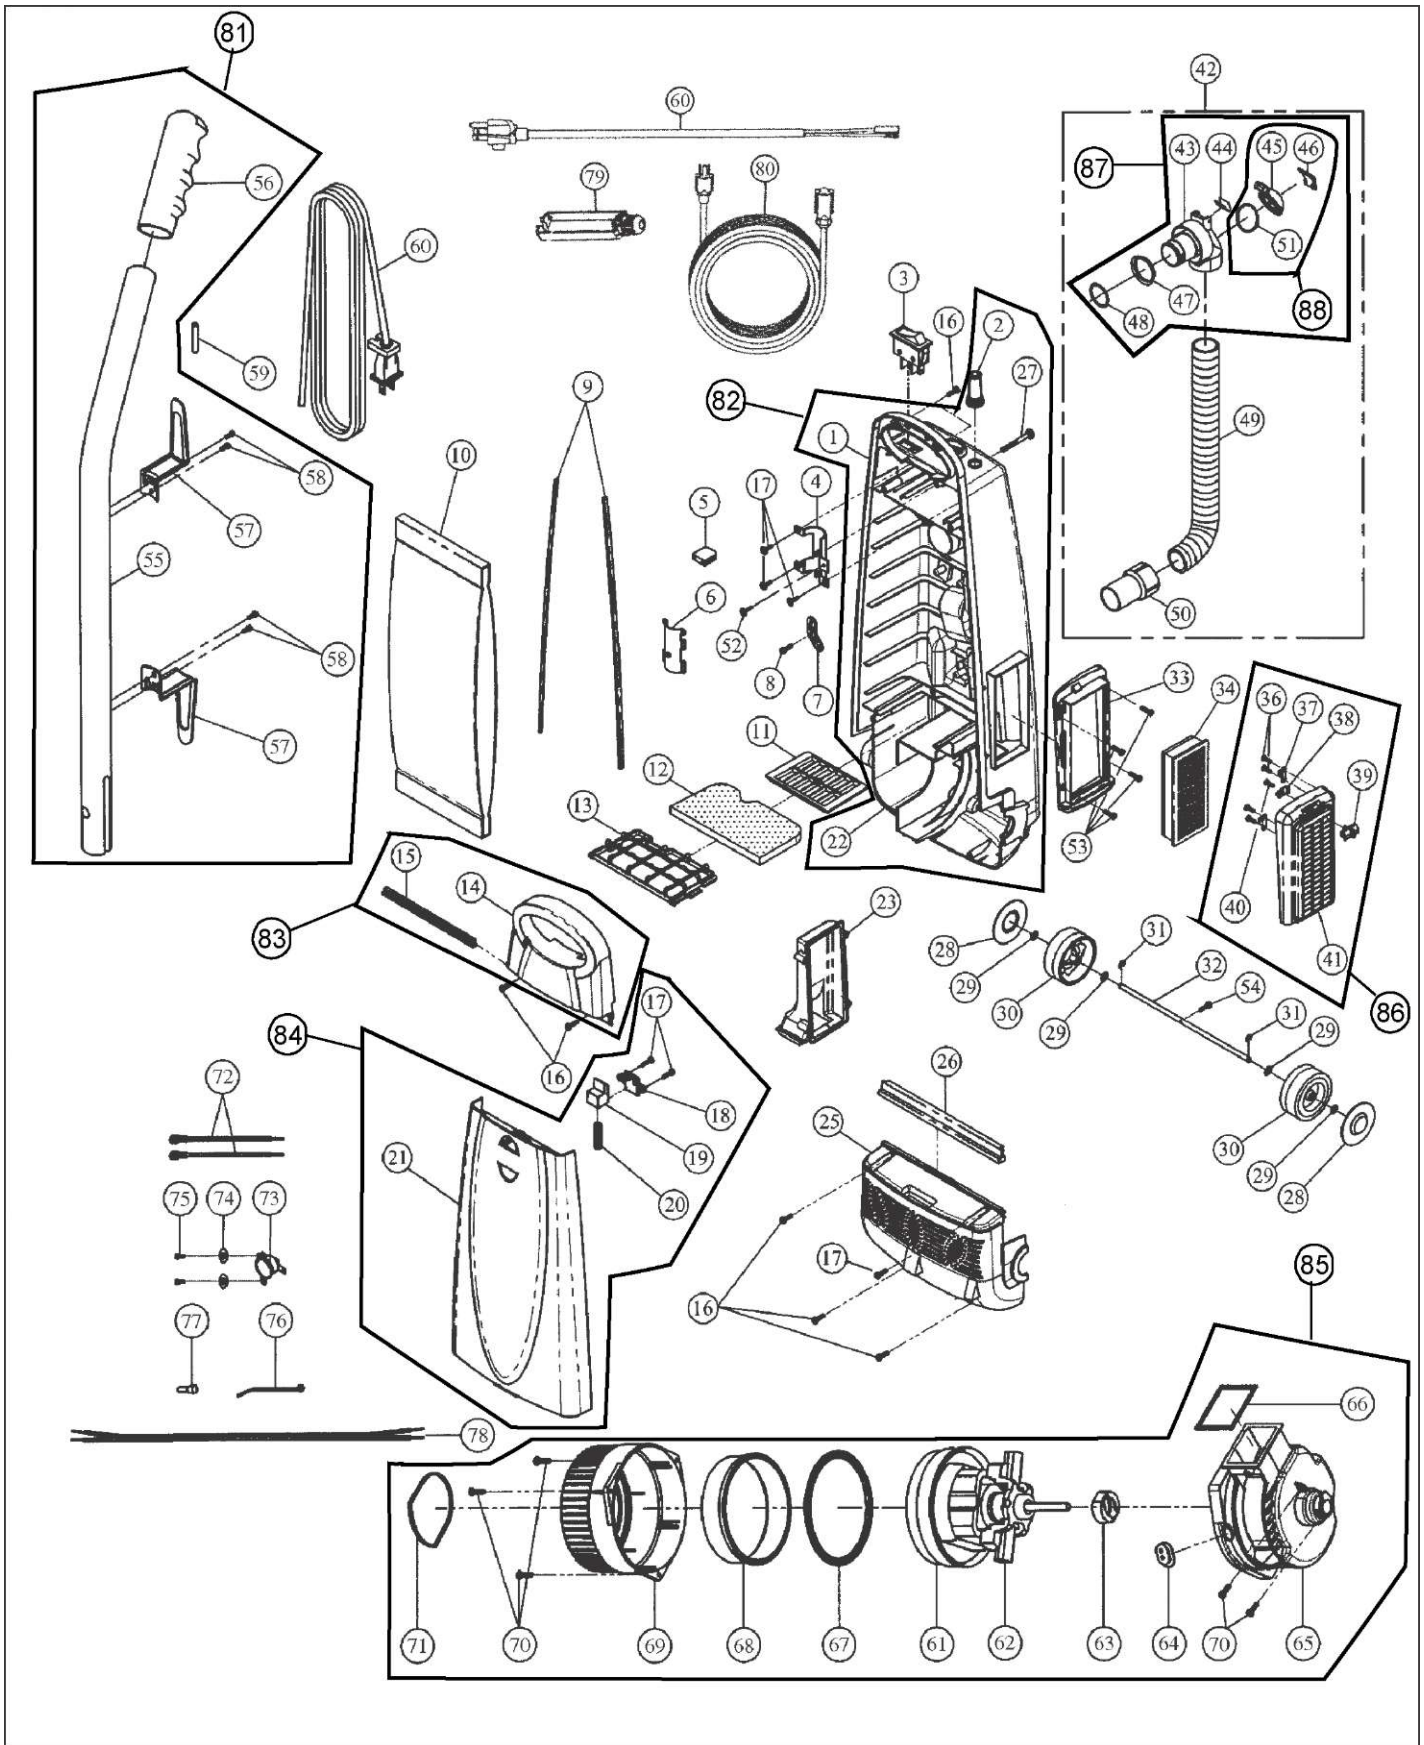

Original & Replacement **CIRRUS** COMMERCIAL Model CR9100

Original & Replacement **CIRRUS** COMMERCIAL Model CR9100

KEY	PART NO	DESCRIPTION	KEY	PART NO	DESCRIPTION
1	PRO-75000-3	Dust Compartment Black	43	C-75060	Suction Inlet Black
2	C-32605	Large Rubber Boot Black	44	C-77031	Suction Inlet Lid Spring
3	C-34005	Switch Black	45	C-75051	Suction Inlet Lid Black
4	C-70590	Handle Fitting Rear	46	C-75052	Suction Control Dial Black
5	C-75900	Vented Support Rubber	47	C-76080	Suction Inlet Seal Large
6	C-70591	Handle Fitting Front	48	C-76081	Suction Inlet Seal Small
7	C-32002	Cord Holder Black	49	C-40052	Stretch Hose Blank
8	C-77032	Screw	50	C-45005	Hose Cuff
9	C-76900	Dust Compartment Side Seals	51	C-76020	Suction Inlet Cover Seal
10	C-14000	Paper Bag HEPA Type 6 Pk	52	C-77059	Screw
10	C-14005	Paper Bag Micro Filtration 12 Pk	53	C-77003	Screw
10	C-12250	Cloth Dump Bag	54	C-77025	Screw
11	C-18420	Filter Supporter Screen	55	C-70008	Handle Tube
12	C-18007	Secondary Carbon Filter	56	C-70255	Soft Grip Black
13	C-18422	Bag Supporter Red	57	C-70508	Metal Cord Hook
14	PRO-75100-3	Switch Housing Cover Black	58	C-77012	Screw
15	C-76902	Dust Cover Seal	59	C-32092	Cord Protector
16	C-77026	Screw	60	C-30007	Power Cord 50' 16/3 Yellow
17	C-77021	Screw	60	C-30006	Power Cord 12" 16/3 Yellow
18	C-75802	Latch Bracket Black	61	C-60000	Lamb Motor 1000W
19	C-75025	Cover Latch Black	62	C-63005	Carbon Brush
20	C-77027	Cover Latch Spring	63	C-62003	Motor Mount Rear
21	PRO-75262-3	Dust Cover Black	64	C-32600	Cord Clip Rubber
22	C-76022	Motor Compartment Seals	65	C-62020	Motor Support Cover
23	C-75899	Motor Exhaust W/Gasket	66	C-76030	Motor Support Cover Foam
25	PRO-75050-3	Motor Cover Ass'y Black	67	C-62025	Motor Mount Rear
26	C-76010	Motor Cover Seal	68	C-62036	Motor Bushing
27	C-77030	Handle Screw	69	C-62033	Motor Support Housing
28	C-71500	Rear Wheel Hubcap	70	C-77000	Screw
29	C-77029	Washer	71	C-76033	Motor Support Housing Foam
30	C-71000	Rear Wheel Black	72	C-36908	Lead Black
31	C-77028	E-Clip	73	C-36005	Thermal Switch
32	C-71002	Rear Wheel Shaft	74	C-77005	Washer
33	PRO-75200-3	Filter Holder Black	75	C-77047	Screw
34	C-18054	HEPA Filter	76	C-32003	Cord Clip
36	C-77036	Screw	77	SS-3270	Wire Nut
37	C-75890	Filter Cover Fitting	78	C-36916	Motor Lead Black
38	C-75895	Filter Cover Knob Fitting	79	C-32005	Power Cord Holder
39	C-75892	Filter Cover Knob Black	80	C-30008	Extension Power Cord 50' 16/3 Yellow
40	C-77036	Screw			
41	PRO-75150-3	Filter Cover Black	81	C-70010	Handle Assembly
42	C-40005-3	Stretch Hose Complete Black	82	PRO-75001-3	Dust Compartment Assembly Black
			83	PRO-75101-3	Switch Cover Assembly Black
			84	PRO-75260-3	Door Assembly Black
			85	C-60001	Motor Assembly
			86	PRO-75160-3	Filter Cover Assembly Black
			87	C-75048-3	Suction Inlet Assembly Black
			88	C-75058-3	Suction Inlet Lid Assembly Black