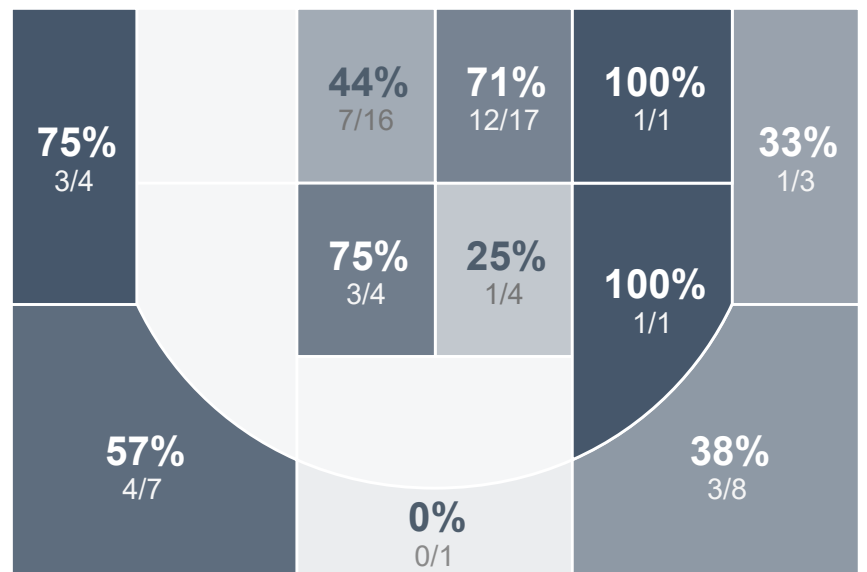

Bismarck St. Mary's Central High School