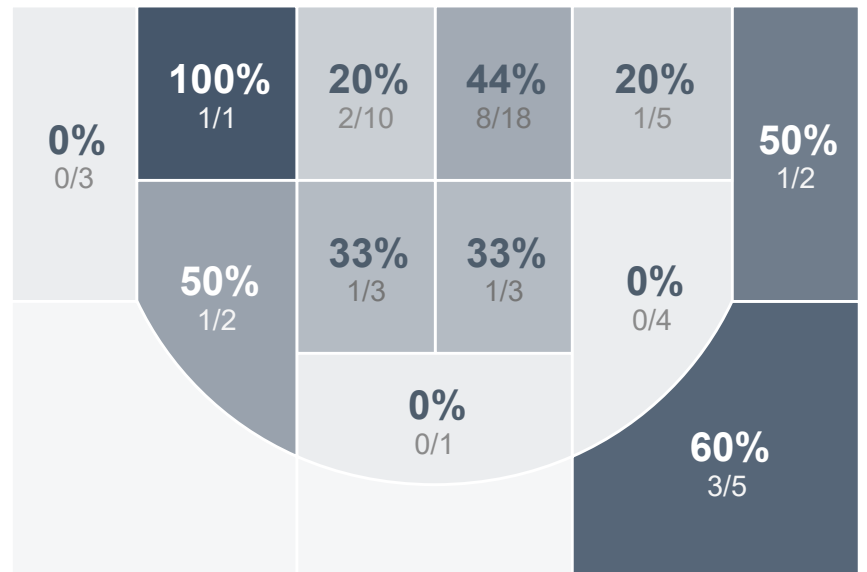

Varsity Boys Basketball