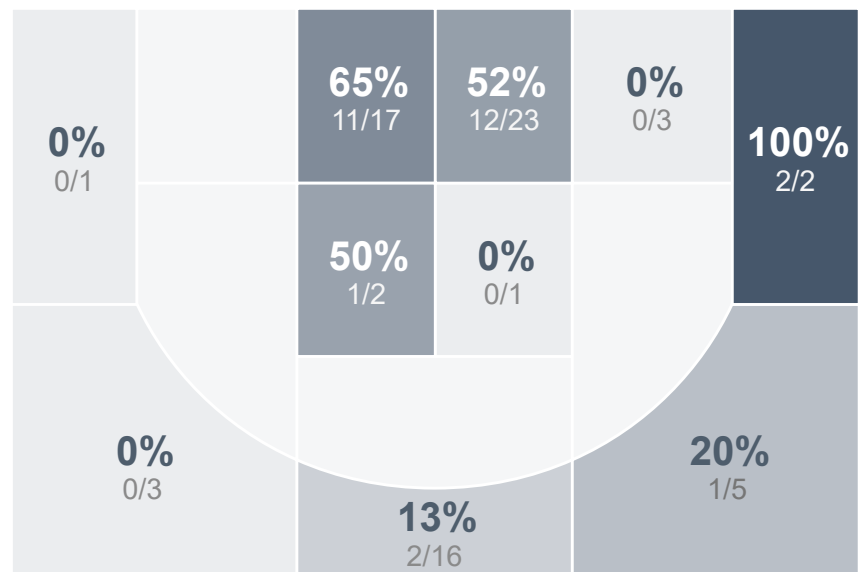

Mandan High School