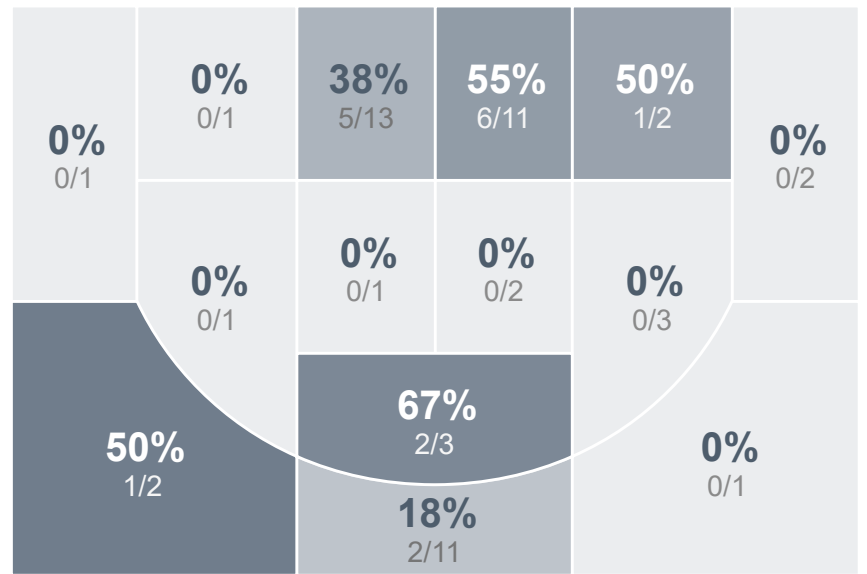

Dickinson Girls Varsity Basketball