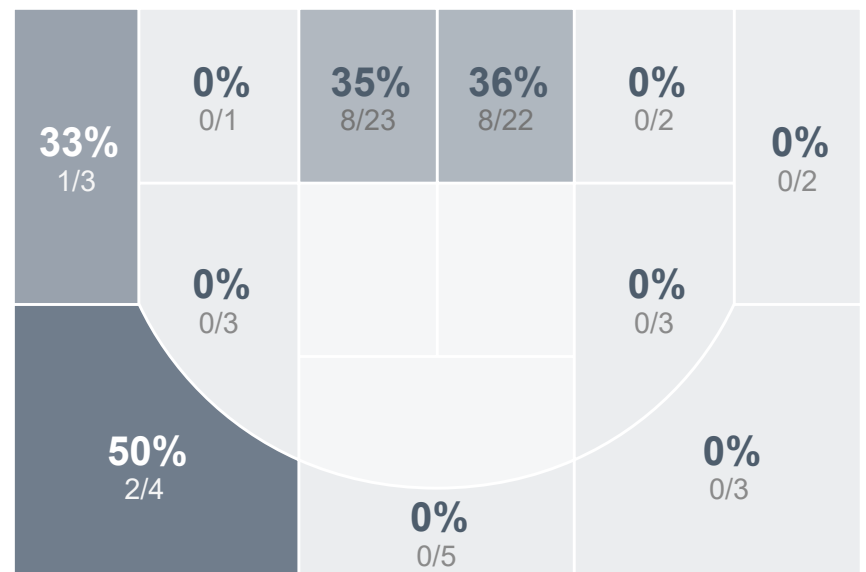

Box Score Report

WCHS vs Bismarck Legacy - Dec 29, 2020 - W 56-52

Period Stats

Team	1	2	Final
WCHS	22	34	56
LHS	31	21	52

Team Stats

	WCHS	LHS
Field Goal %	31.6%	26.8%
Effective Field Goal %	36.8%	28.9%
2FG Made/Attempted	12/38	16/54
2FG%	31.6%	29.6%
3FG Made/Attempted	6/19	3/17
3FG%	31.6%	17.6%
FT Made/Attempted	14/22	11/18
Free Throw Percentage	63.6%	61.1%
Points Per Possession	0.72	0.68
Transition Points	4	8
Points Off Turnovers	8	15
Second Chance Points	9	11
Points in the Paint	18	32
Offensive Rebounds	13	17
Defense Rebounds	38	32
Assists	14	12
Deflections	6	10
Steals	8	14
Blocks	8	6
Turnovers	23	14
Personal Fouls	16	17
Charges Taken	0	1

Run Graph

Watford City Girls Basketball

Bismarck Legacy High School

Watford City Girls Basketball's Player Stats

Name	Pts	FG	3FG	FT	+/-	MINS	OREB	DREB	AST	DEFL	STL	BLK	TO	FOUL	CHG
#2 Jaelyn Ogle	0	0/0	0/0	0/0	- 2	0	0	0	0	0	0	0	0	0	0
#3 Lexi Moberg	0	0/0	0/0	0/0	+ 2	1	0	0	0	0	0	0	0	1	0
#5 Jessica Mogen	3	0/5	0/1	3/4	+ 7	37	1	9	1	1	2	0	4	1	0
#11 Gracen Breitbach	4	1/6	0/3	2/2	+ 10	32	1	4	1	2	1	1	6	1	0
#12 Emma Mogen	19	4/15	4/10	7/10	- 1	34	3	10	5	2	1	2	7	3	0
#24 Ashley Holen	20	10/21	0/2	0/2	+ 4	37	4	10	2	0	0	4	1	3	0
#40 Madison Spacher	10	3/9	2/3	2/4	+ 11	36	2	3	5	1	4	1	2	2	0
#50 Riley Faller	0	0/1	0/0	0/0	- 11	10	0	0	0	0	0	0	2	5	0