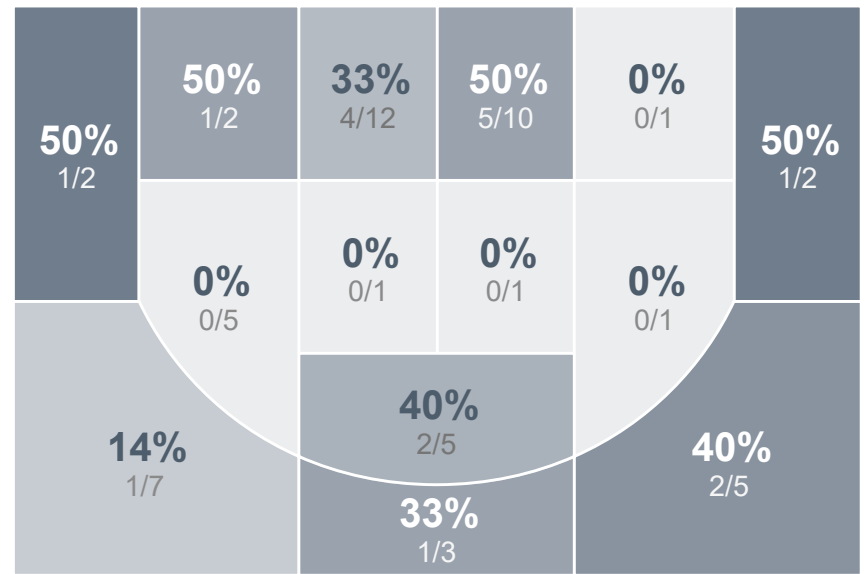

Box Score Report

WCHS vs Bismarck Legacy - Dec 29, 2020 - W 56-52

Period Stats

Team	1	2	Final
WCHS	22	34	56
LHS	31	21	52

Team Stats

	WCHS	LHS
Field Goal %	31.6%	26.8%
Effective Field Goal %	36.8%	28.9%
2FG Made/Attempted	12/38	16/54
2FG%	31.6%	29.6%
3FG Made/Attempted	6/19	3/17
3FG%	31.6%	17.6%
FT Made/Attempted	14/22	11/18
Free Throw Percentage	63.6%	61.1%
Points Per Possession	0.72	0.68
Transition Points	4	8
Points Off Turnovers	8	15
Second Chance Points	9	11
Points in the Paint	18	32
Offensive Rebounds	13	17
Defense Rebounds	38	32
Assists	14	12
Deflections	6	10
Steals	8	14
Blocks	8	6
Turnovers	23	14
Personal Fouls	16	17
Charges Taken	0	1

Run Graph

Watford City Girls Basketball

Bismarck Legacy High School

Watford City Girls Basketball's Player Stats

Name	Pts	FG	3FG	FT	+/-	MINS	OREB	DREB	AST	DEFL	STL	BLK	TO	FOUL	CHG
#2 Jaelyn Ogle	0	0/0	0/0	0/0	- 2	0	0	0	0	0	0	0	0	0	0
#3 Lexi Moberg	0	0/0	0/0	0/0	+ 2	1	0	0	0	0	0	0	0	1	0
#5 Jessica Mogen	3	0/5	0/1	3/4	+ 7	37	1	9	1	1	2	0	4	1	0
#11 Gracen Breitbach	4	1/6	0/3	2/2	+ 10	32	1	4	1	2	1	1	6	1	0
#12 Emma Mogen	19	4/15	4/10	7/10	- 1	34	3	10	5	2	1	2	7	3	0
#24 Ashley Holen	20	10/21	0/2	0/2	+ 4	37	4	10	2	0	0	4	1	3	0
#40 Madison Spacher	10	3/9	2/3	2/4	+ 11	36	2	3	5	1	4	1	2	2	0
#50 Riley Faller	0	0/1	0/0	0/0	- 11	10	0	0	0	0	0	0	2	5	0