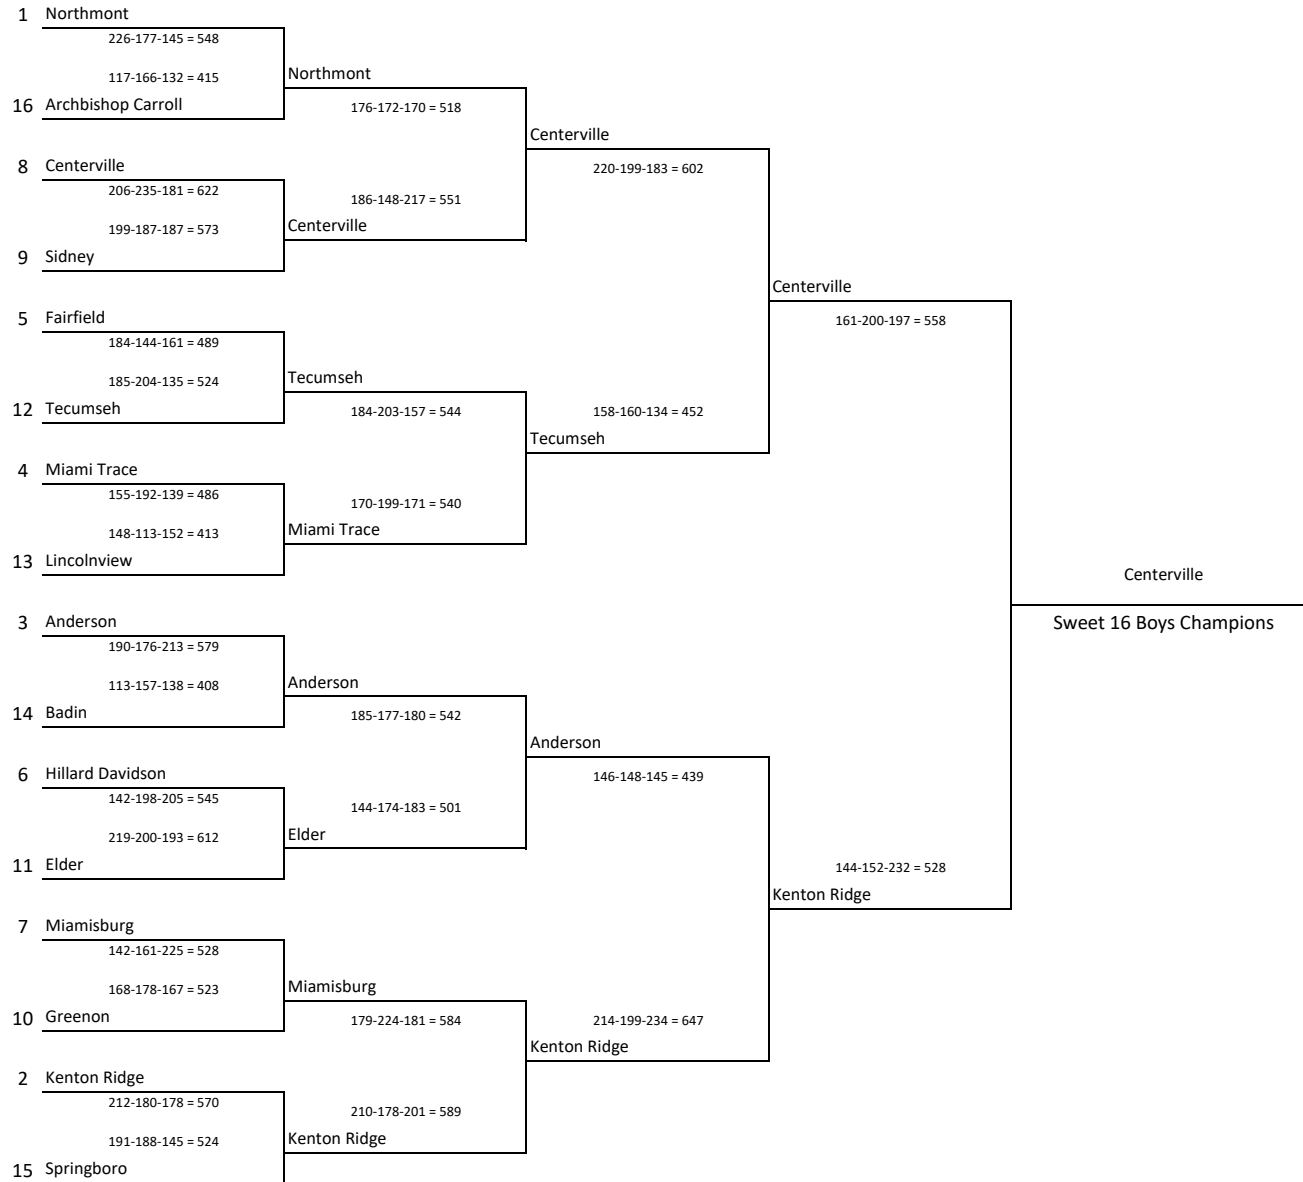

Centerville Sweet 16 Boys Championship Bracket

FINAL RESULTS

1. Centerville
2. Kenton Ridge
3. Anderson
4. Tecumseh
5. Northmont
6. Miami Trace
7. Miamisburg
8. Elder
9. Fairfield
10. Hillard Davidson
11. Sidney
12. Greenon
13. Lincolnview
14. Badin
15. Springboro
16. Archbishop Carroll

Centerville Sweet 16 Girls Championship Bracket

FINAL RESULTS

1. Northmont
2. Butler
3. Sidney
4. Kenton Ridge
5. Miami Trace
6. Lincolnview
7. Mercy McAuley
8. Springboro
9. Hillard Davidson
10. Oak Hills
11. Miamisburg
12. Fairfield
13. Tecumseh
14. Anderson
15. Centerville
16. Archbishop Carroll