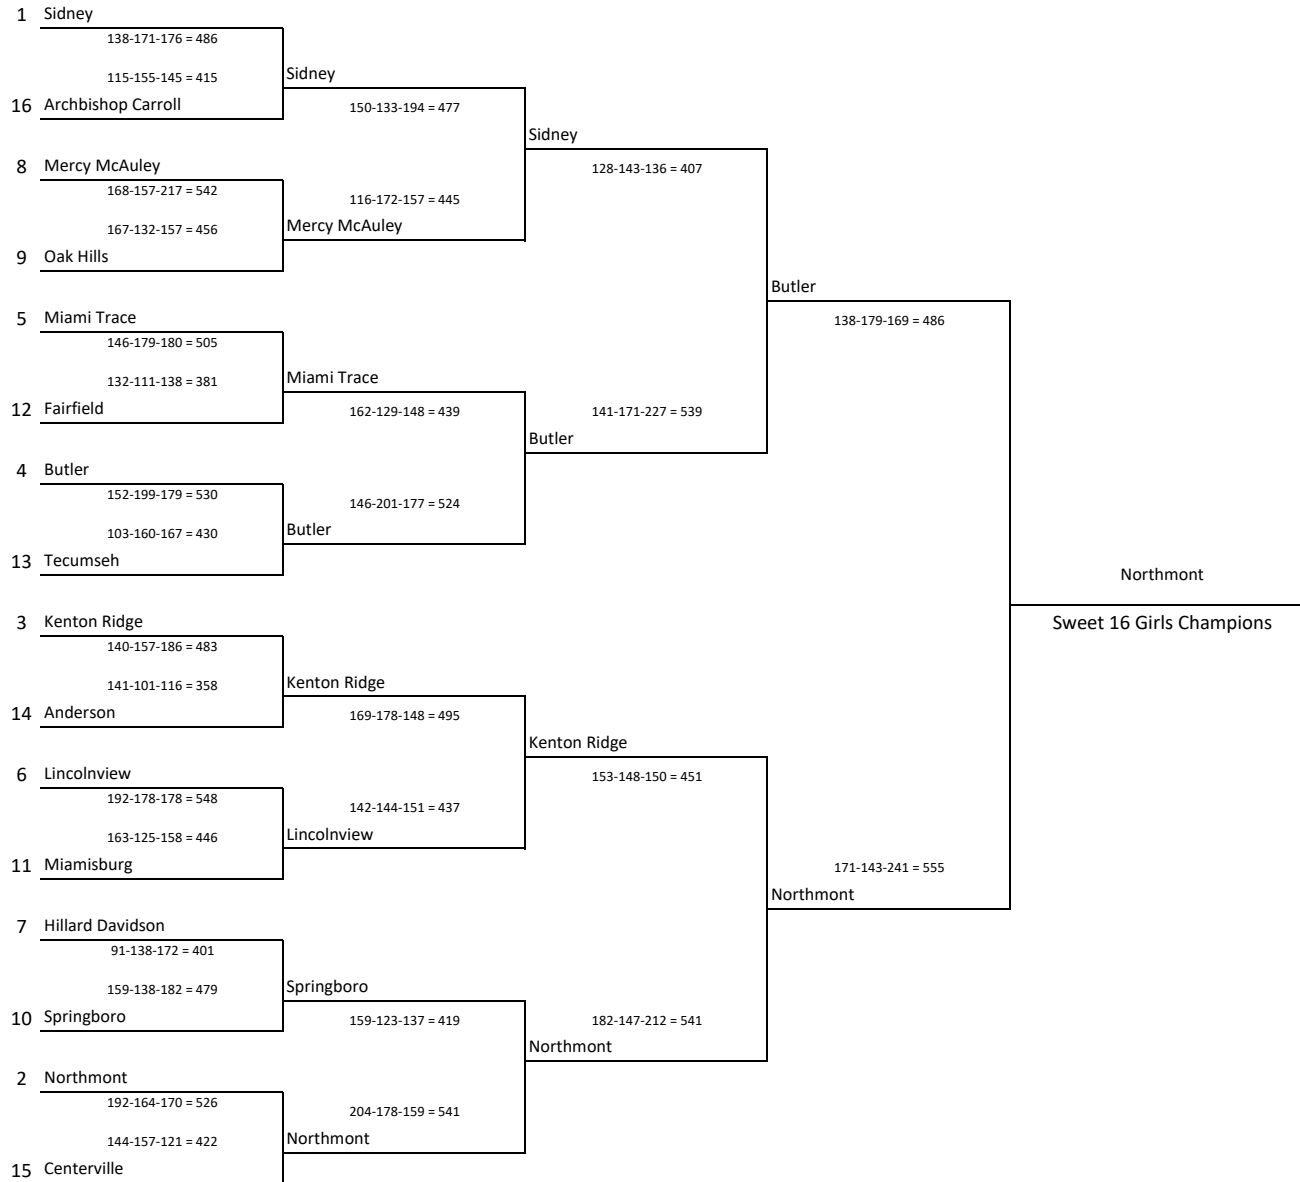

Centerville Sweet 16 Boys Championship Bracket

FINAL RESULTS

1. Centerville
2. Kenton Ridge
3. Anderson
4. Tecumseh
5. Northmont
6. Miami Trace
7. Miamisburg
8. Elder
9. Fairfield
10. Hillard Davidson
11. Sidney
12. Greenon
13. Lincolnview
14. Badin
15. Springboro
16. Archbishop Carroll

Centerville Sweet 16 Girls Championship Bracket

FINAL RESULTS

1. Northmont
2. Butler
3. Sidney
4. Kenton Ridge
5. Miami Trace
6. Lincolnview
7. Mercy McAuley
8. Springboro
9. Hillard Davidson
10. Oak Hills
11. Miamisburg
12. Fairfield
13. Tecumseh
14. Anderson
15. Centerville
16. Archbishop Carroll