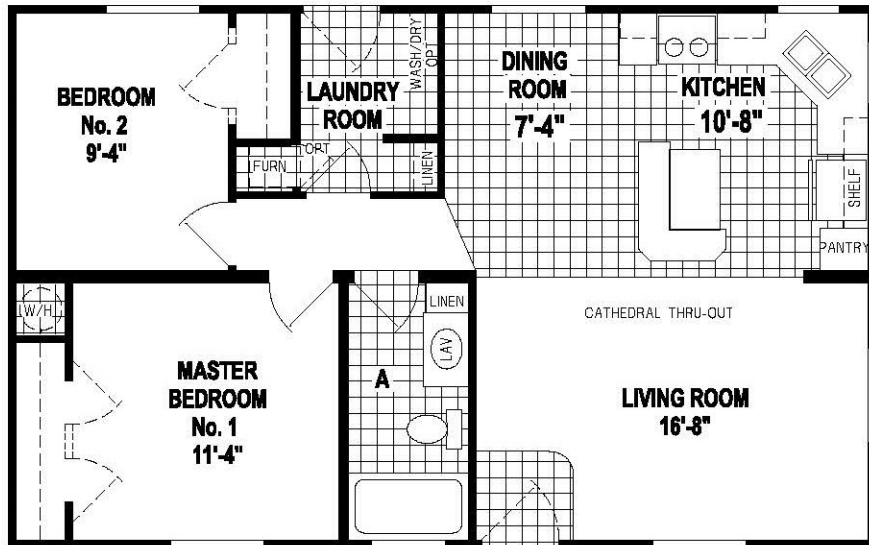

**OPTION SLIDING
GLASS DOOR**

36' *

22'-6" *

9082CT/3624 (810 SQ. FT.) 2BEDROOM CATHEDRAL THRU-OUT

OPTION 60" SHOWER