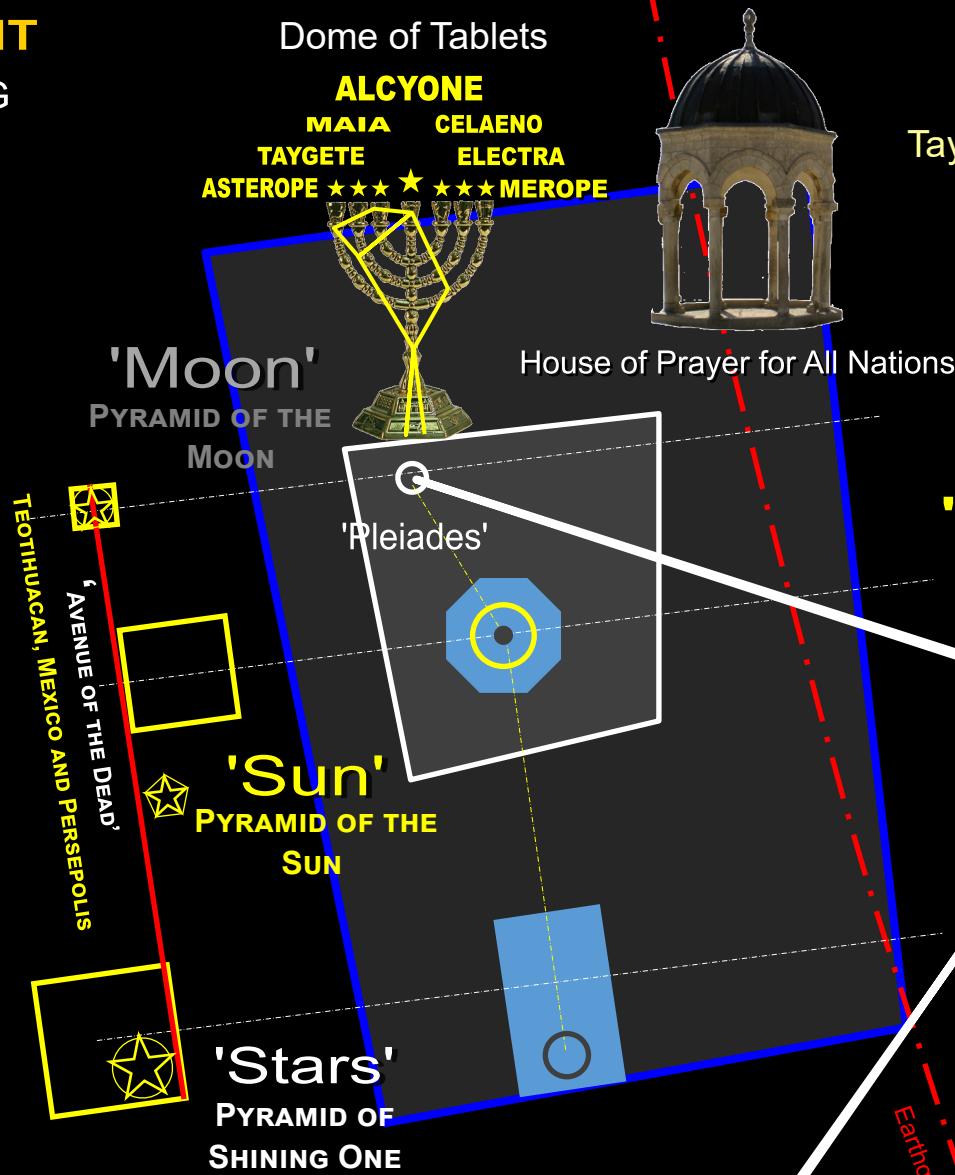

THE JEWISH 3RD TEMPLE

CONCEPTUALIZATION BASED ON THE DOME OF THE TABLETS LOCATION WITH TAURUS-PLEIADES PATTERN

TEMPLE MOUNT

The City of the KING
THE PARADISE OF GOD

1st & 2nd Temple

הר הבית

Sun
GOLD
قبة الصخرة

Moon
SILVER
المسجد الاقصى

GATE ENTRANCES TO 'PARADISE'
'PLEIADIAN' PALACES
The House and Hall of All Nations

PERSEPOLIS STAR PATTERN
(REVERSED ORDER)