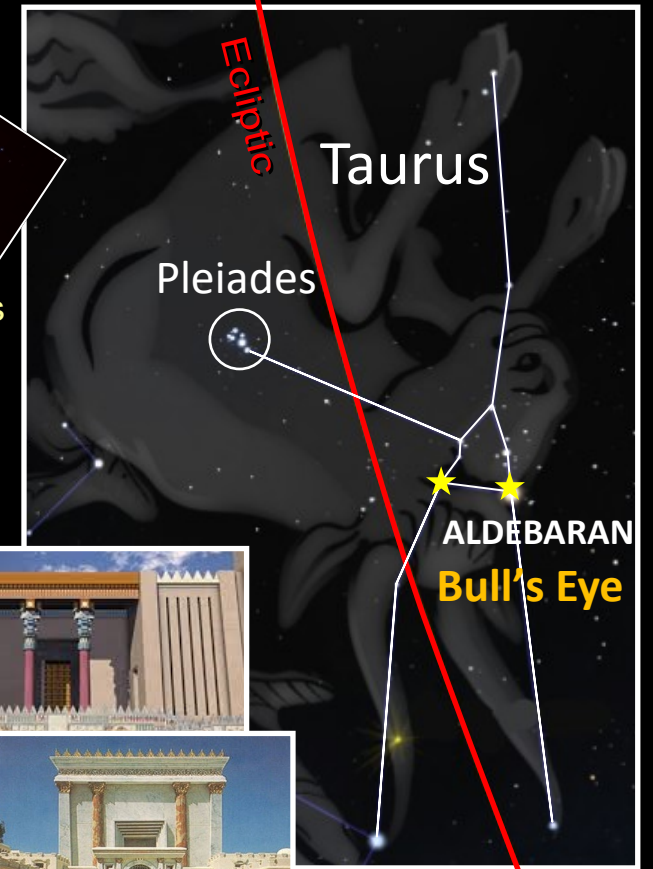

GATE ENTRANCES TO 'PARADISE'
'PLEIADIAN' PALACES
The House and Hall of All Nations

PERSEPOLIS STAR PATTERN
(REVERSED ORDER)