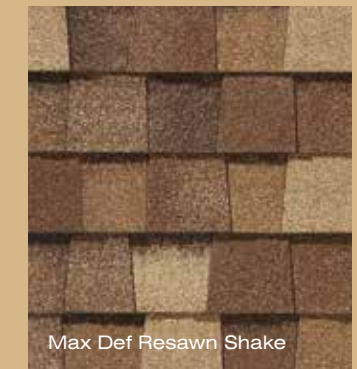

# LANDMARK® PRO color palette

Max Def Cobblestone Gray

Max Def Colonial Slate

Max Def Georgetown Gray

Max Def Resawn Shake

Max Def Weathered Wood

Max Def Driftwood

Max Def Prairie Wood

Max Def Burnt Sienna

Max Def Shenandoah

Max Def Atlantic Blue

Max Def Hunter Green

Max Def Heather Blend

Max Def Pewter

Max Def Moire Black