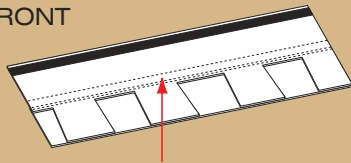

Wide nailing area for increased speed and accuracy.