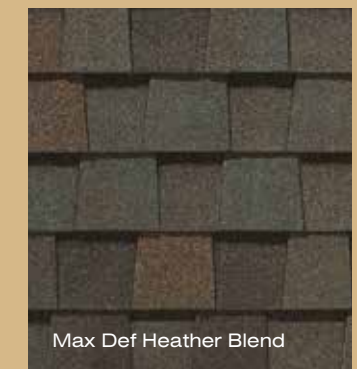

# LANDMARK® PRO color palette

Max Def Cobblestone Gray

Max Def Colonial Slate

Max Def Georgetown Gray

Max Def Resawn Shake

Max Def Weathered Wood

Max Def Driftwood

Max Def Prairie Wood

Max Def Burnt Sienna

Max Def Shenandoah

Max Def Atlantic Blue

Max Def Hunter Green

Max Def Heather Blend

Max Def Pewter

Max Def Moire Black