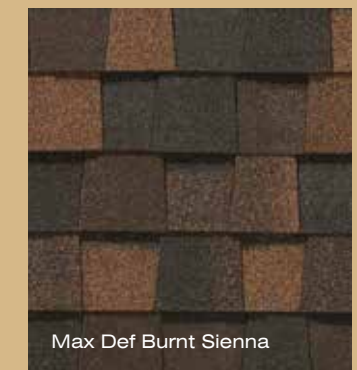

# LANDMARK® PRO color palette

Max Def Cobblestone Gray

Max Def Colonial Slate

Max Def Georgetown Gray

Max Def Resawn Shake

Max Def Weathered Wood

Max Def Driftwood

Max Def Prairie Wood

Max Def Burnt Sienna

Max Def Shenandoah

Max Def Atlantic Blue

Max Def Hunter Green

Max Def Heather Blend

Max Def Pewter

Max Def Moire Black