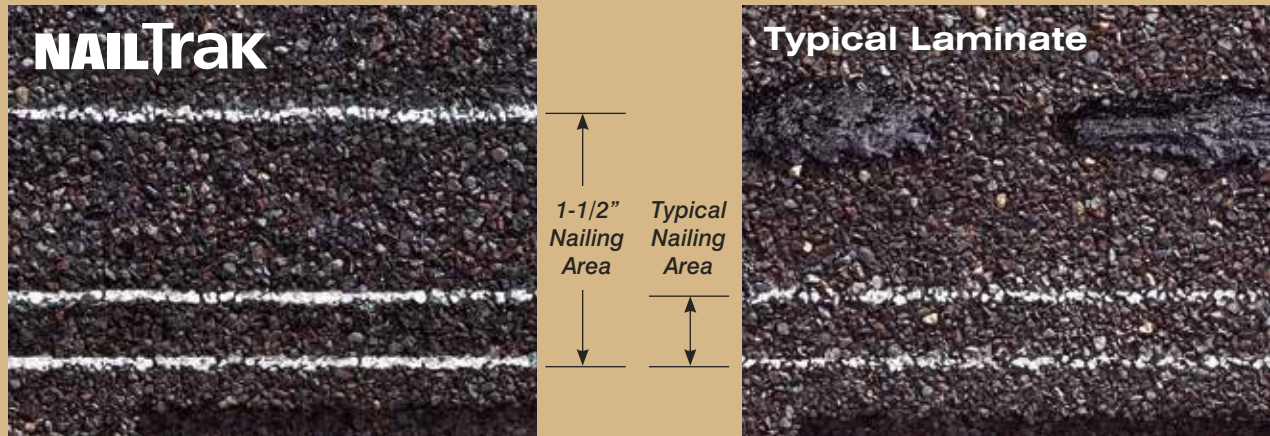

WIDER. Faster. Proven.

For the past 10 years, NailTrak™ has enabled installers to shingle with improved speed and accuracy. With a nailing area that's three times WIDER than typical laminate shingles, nails hit home with NailTrak. A feature on all Landmark Series shingles. Speed and accuracy result in lower labor costs.

No leaks. No de-lamination. No callbacks.
The cost of doing business has gone down with NailTrak.

FRONT