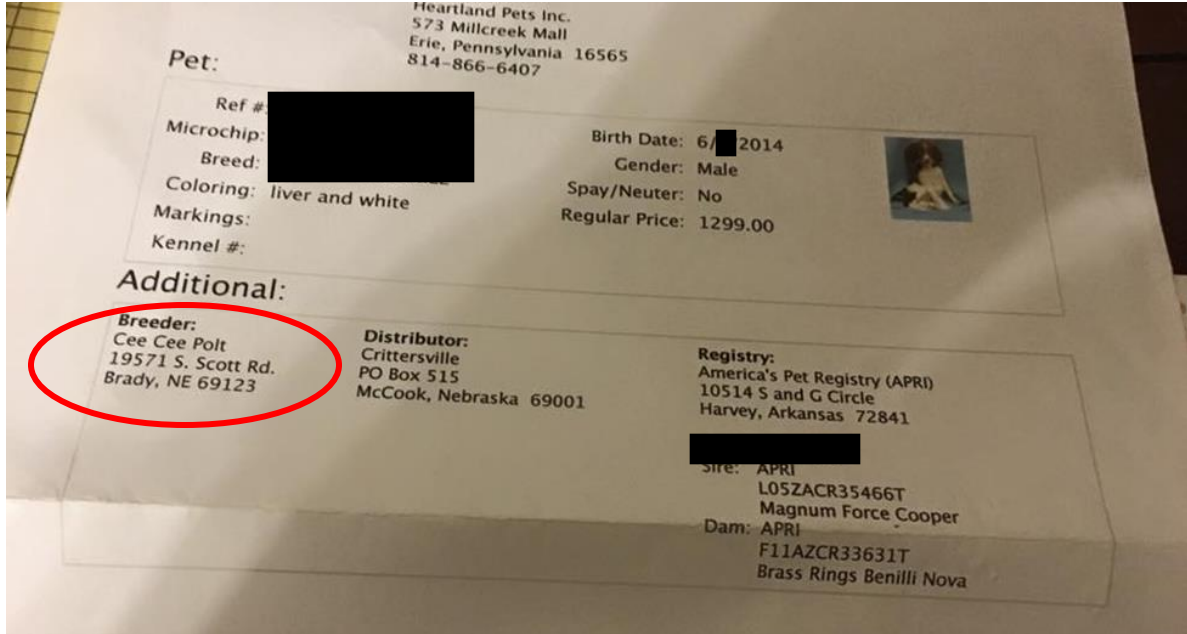

Heartland Pets in the Millcreek Mall in Erie, PA has connections to at least 29 puppy mills!

United States Department of Agriculture
Animal and Plant Health Inspection Service

90151822250711 LCLARKE insp_id

Inspection Report

Cee Cee L Polt
Joseph A Polt
19571 S. Scott Rd.
Brady, NE 69123

Customer ID: 13573

Certificate: 47-A-0592

Site: 001

CEE CEE POLT & JOSEPH POLT

Type: ROUTINE INSPECTION

Date: Mar-30-2015