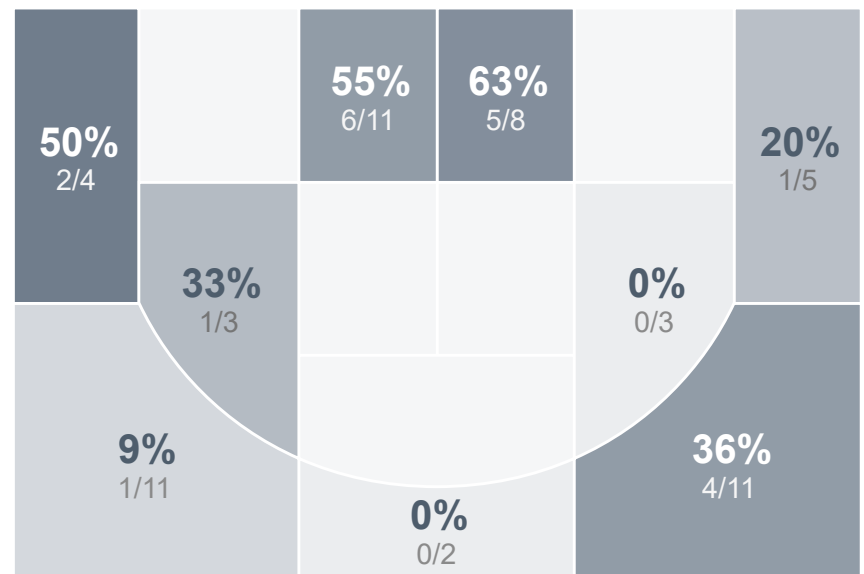

Century Patriots Girls Basketball