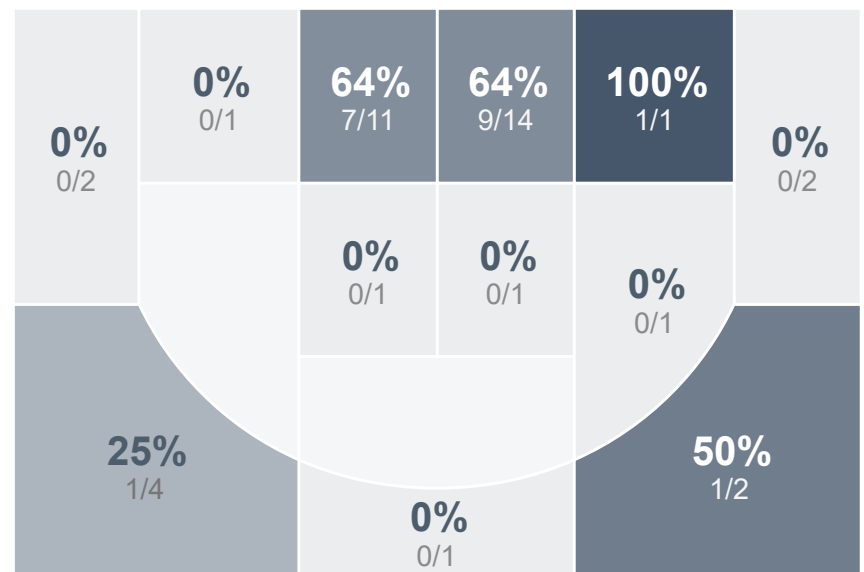

Minot High School