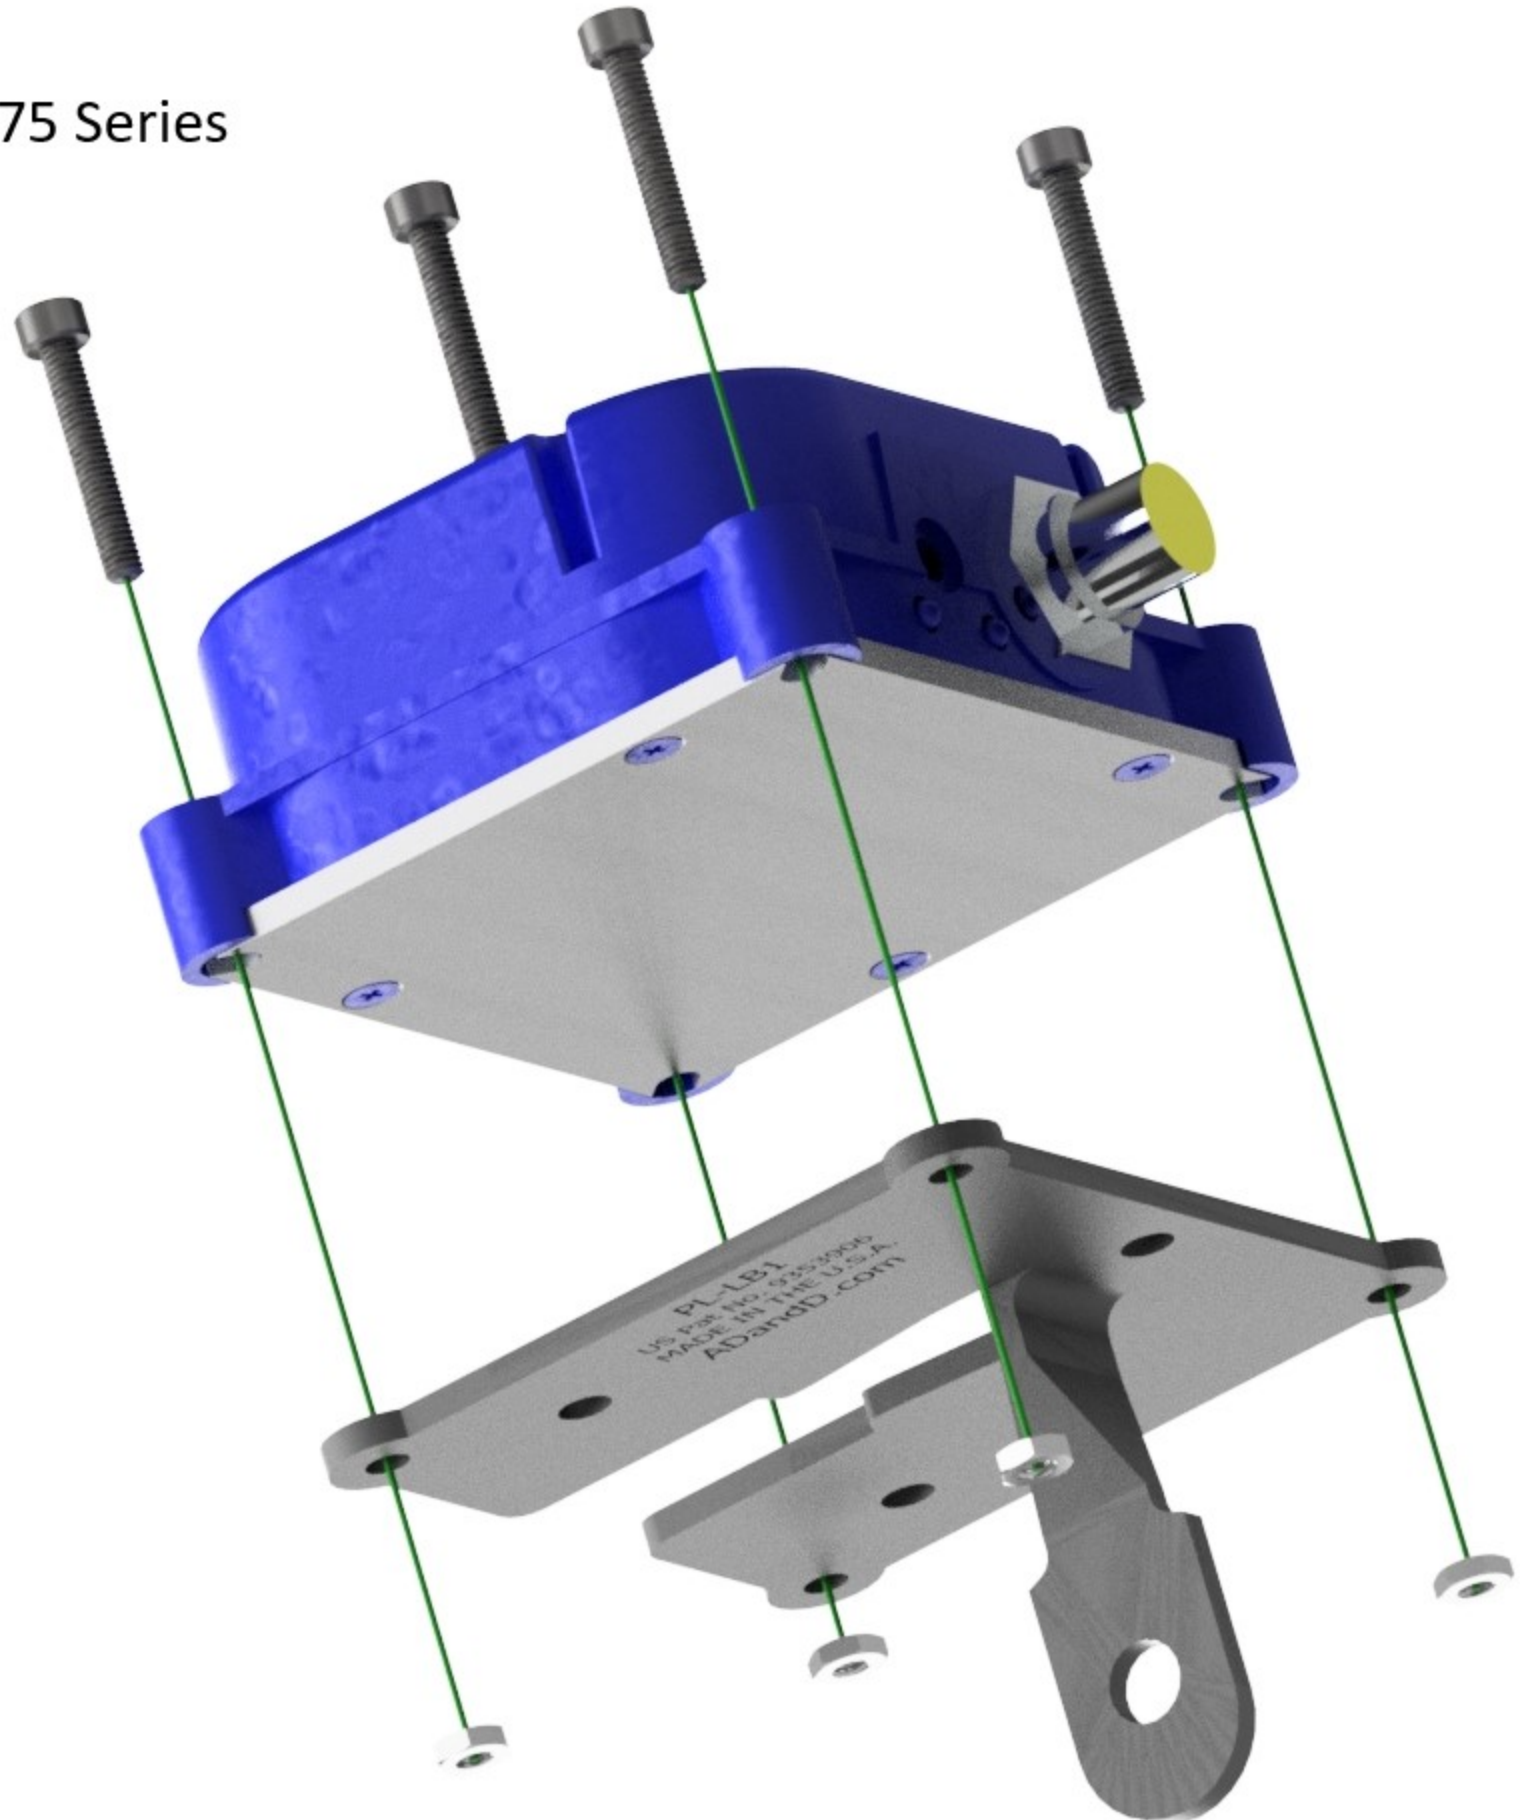

ADandD Pop-Link #PL-LB1

Mounting for Smart Vision Lights S75 Series

Included Hardware

(4) M4-.7 X 20mm Lg SHCS

(4) M4-.7 Jam Nut