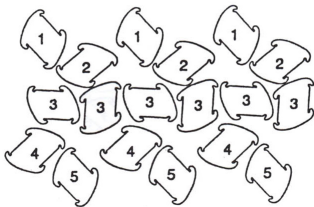

INFINITYLIGHTS™.COM

18 Piece Seashell Assemble 18 Pieces

FRONT

BACK

Row 1 - 3 pieces

Row 2 - 3 pieces

Row 3 - 6 pieces

Row 4 - 3 pieces

Row 5 - 3 pieces

*as seen on picture insert under 18 pieces.