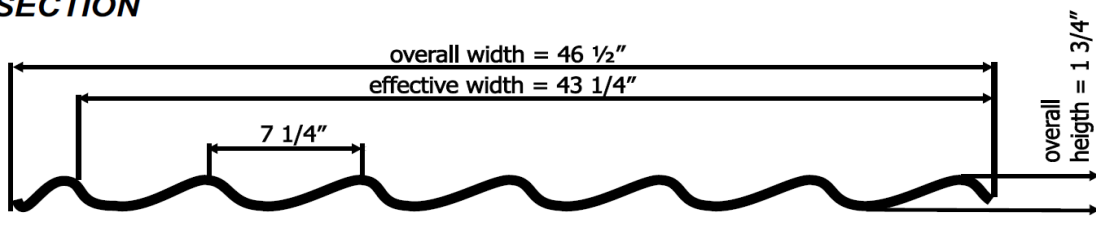

Available in lengths
 3'-2" up to 23'-0"

43-1/4" Wide Coverage

CROSS SECTION

LONGITUDINAL SECTION

Standard Colors

- Musket Brown
- Terra Cotta
- Bronze
- Graphite
- Sierra Tan
- Black
- Bone White
- Ash Gray
- Chocolate Brown