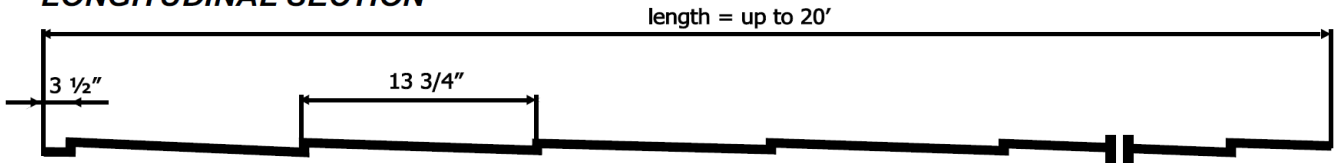

Available in lengths
 3'-2" up to 23'-0"

43-1/4" Wide Coverage

CROSS SECTION

LONGITUDINAL SECTION

Standard Colors

- Musket Brown
- Terra Cotta
- Bronze
- Graphite
- Sierra Tan
- Black
- Bone White
- Ash Gray
- Chocolate Brown