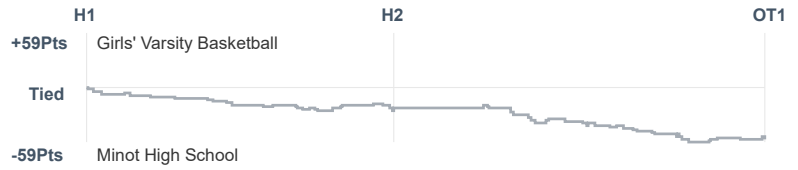

Box Score Report

WHS vs Minot - Dec 6, 2022 - L 34-91

Period Stats

Team	1	2	Final
WHS	14	20	34
MHS	36	55	91

Run Graph

Team Stats

	WHS	MHS
Field Goal %	16.7%	37.2%
Effective Field Goal %	18.3%	47.4%
2FG Made/Attempted	8/47	13/33
2FG%	17.0%	39.4%
3FG Made/Attempted	2/13	16/45
3FG%	15.4%	35.6%
FT Made/Attempted	12/20	17/31
Free Throw Percentage	60.0%	54.8%
Points Per Possession	0.40	1.06
Transition Points	0	22
Points Off Turnovers	2	33
Second Chance Points	8	10
Points in the Paint	14	22
Offensive Rebounds	16	15
Defense Rebounds	36	36
Assists	3	18
Deflections	4	27
Steals	3	17
Blocks	2	6
Turnovers	31	8
Personal Fouls	24	19
Charges Taken	1	0