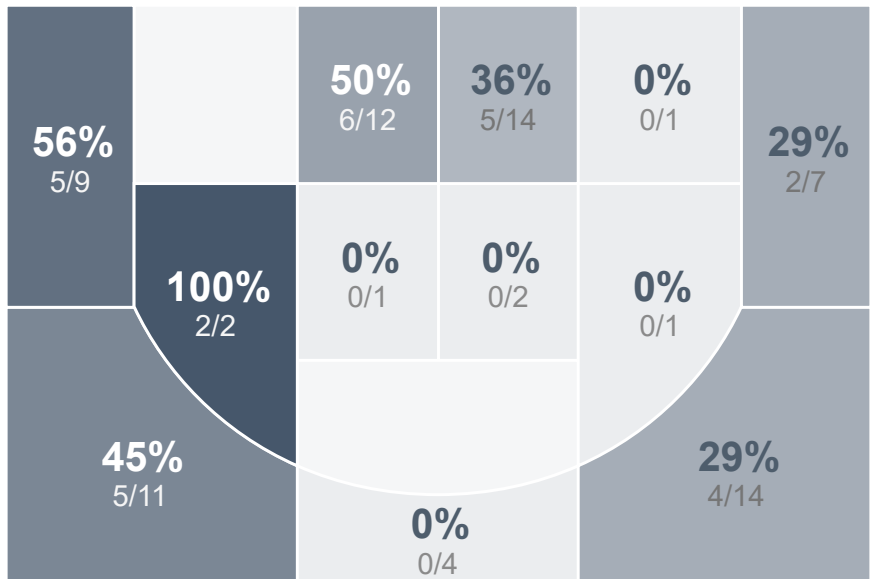

Minot High School