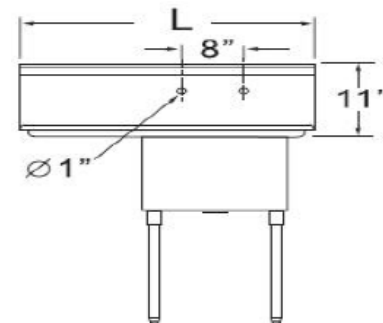

Product Number	Ga	DBRD Side	DBRD length	Bowl Size (Inch)			Overall Size (Inch)		
				W	L	D	W	L	H
WE 1515-1L	18	Left	15	15	15	12	21	34 1/4	45
WE 1818-1L	18	Left	18	18	18	12	24	39	45
WH 1824-1L	16	Left	18	18	24	14	30	45	45
WH 2424-1L	16	Left	24	24	24	14	30	51	45

Wicketts Stainless, LLC
2618 San miguel Dr. Bldg. #376
Newport Beach, CA 92660
Tel: 951-858-2548
Fax: 951-638-9059
sales@wickettsstainless.com
www.wickettsstainless.com

Approved for Manufacturing
Company: _____
Signature: _____
Print: _____ Date: / /