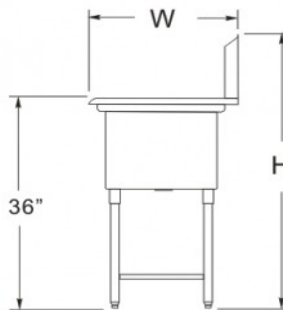

Product Number	Ga	DBRD Side	DBRD length	Bowl Size (Inch)			Overall Size (Inch)		
				W	L	D	W	L	H
WE 1515-1L	18	Left	15	15	15	12	21	34 1/4	45
WE 1818-1L	18	Left	18	18	18	12	24	39	45
WH 1824-1L	16	Left	18	18	24	14	30	45	45
WH 2424-1L	16	Left	24	24	24	14	30	51	45

Wicketts Stainless, LLC
2618 San miguel Dr. Bldg. #376
Newport Beach, CA 92660
Tel: 951-858-2548
Fax: 951-638-9059
sales@wickettsstainless.com
www.wickettsstainless.com