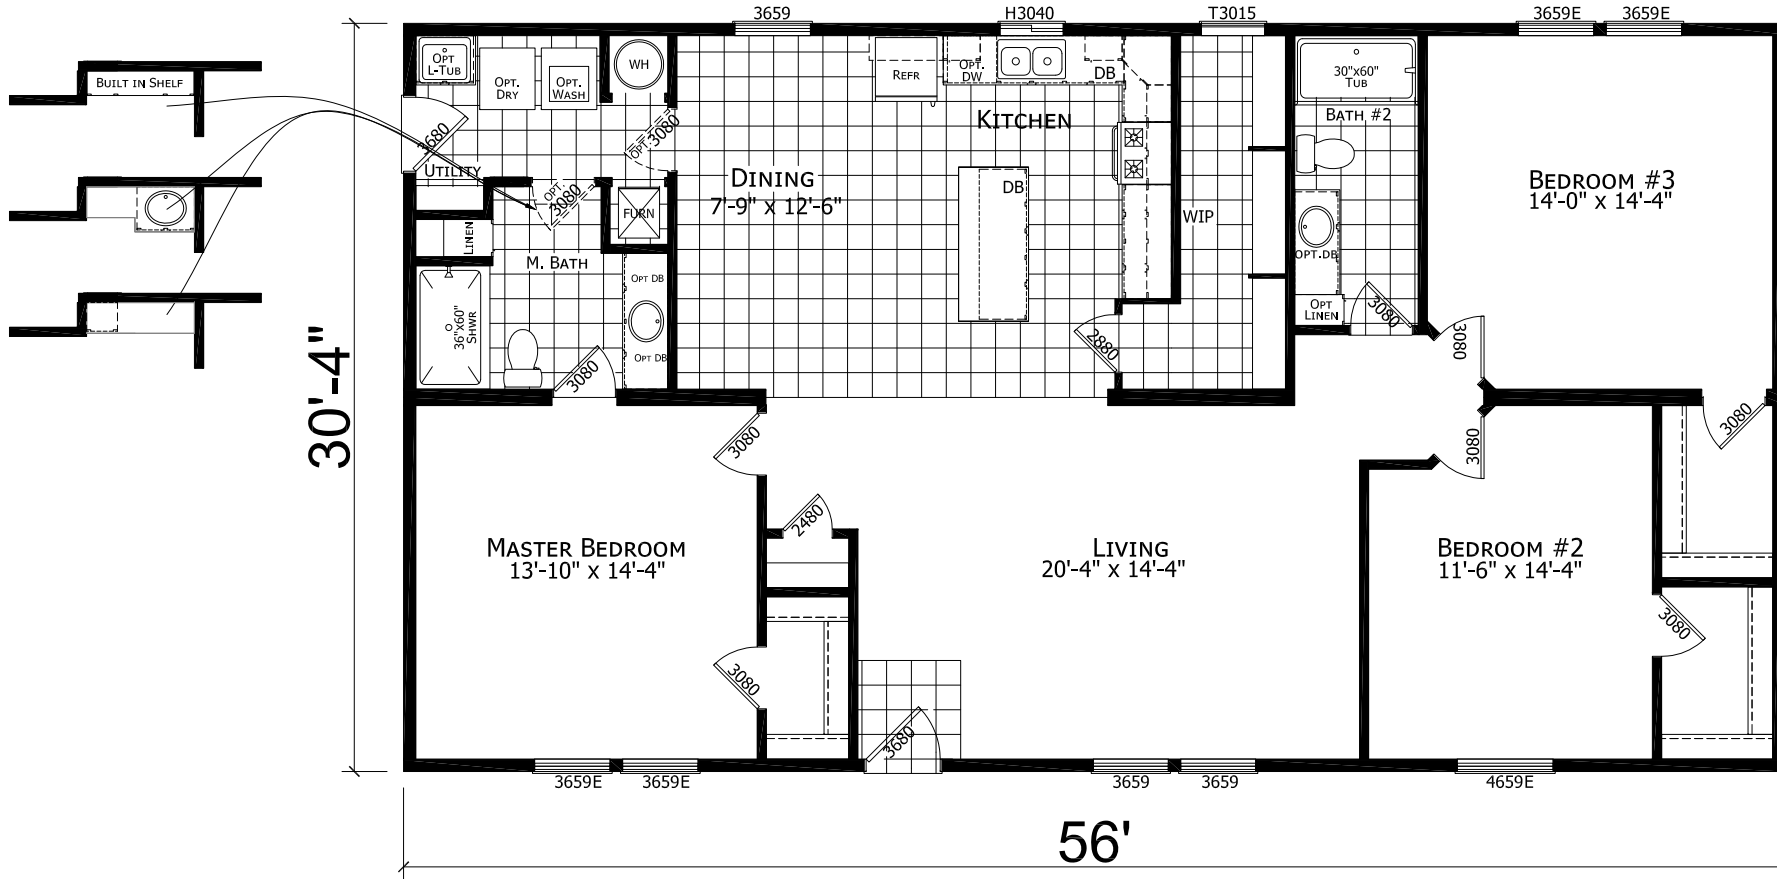

7280

MODEL 17-HC-6563P

3 BEDROOM, 2 BATH

ACTUAL SIZE: 56' x 30'-4"

TOTAL AREA: 1,699 SQ. FT.

CHAMPION

MANUFACTURED BEAUTIFULLY™

1425 SUNNYSIDE RD. WEISER, ID 83672

MODIFICATIONS

PROJECT: 17-HC-6563P
56' x 30'-4" 3 BD 2 BTH

DRAWN BY:
DATE: 06-15-18
SCALE: 3/16" = 1'-0"

TITLE: LITERATURE PLAN

FILENAME: 17-HC6563P PFS APPROVAL 2018

SHEET: L-101