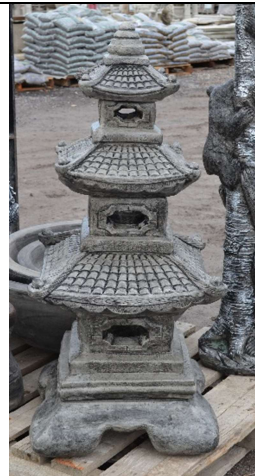

Small lantern  
A412  
\$50.00

**SC**

Japanese Lantern Boxed 5pc  
A407  
\$160.00

**SC**

Pagoda  
A404A  
\$65.00  
HT: 20"

**SC**

Modern Lantern 2-Piece  
A404  
\$125.00  
HT: 30"

Bonsai Lantern  
A409  
\$95.00  
HT :24" W: 13"

Large Ming Lantern  
A411  
\$250.00  
HT: 47" W: 27"

Fancy Lantern 3-PC  
A400  
\$110.00

5 Piece Pyramid Lantern  
A416  
\$255.00

Hefty Hex Lantern  
A417  
\$255.00

6 PC Lantern  
A414  
\$150.00

Brute Lantern  
A418  
\$195.00