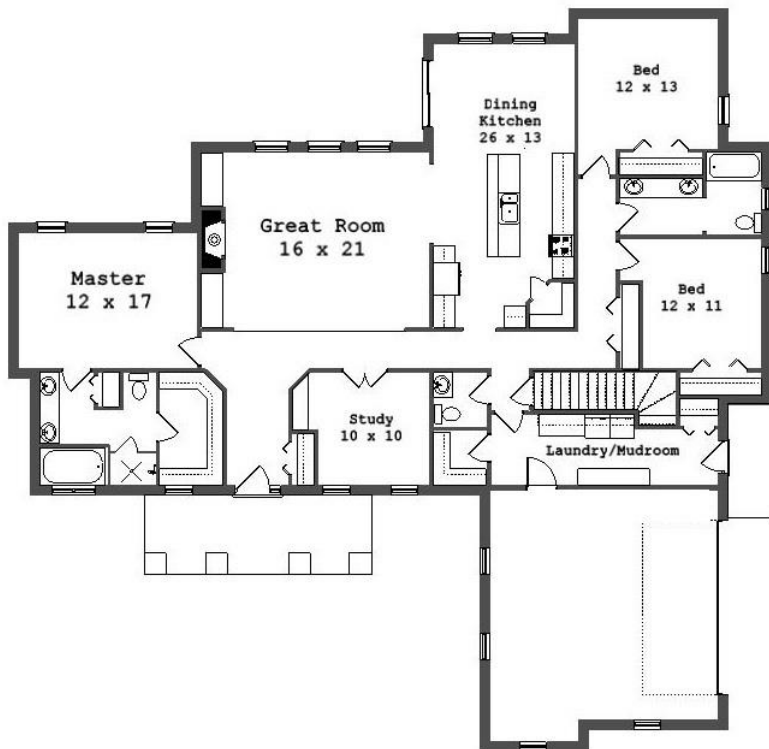

Your Land Your Style Your Home Your Way  
Design + Build = Your Best Value

**KRAUS**  
DESIGN + BUILD  

---

248.494.1822

---

**The Silver Lake Ranch**  
**2300 Sq.Ft.**