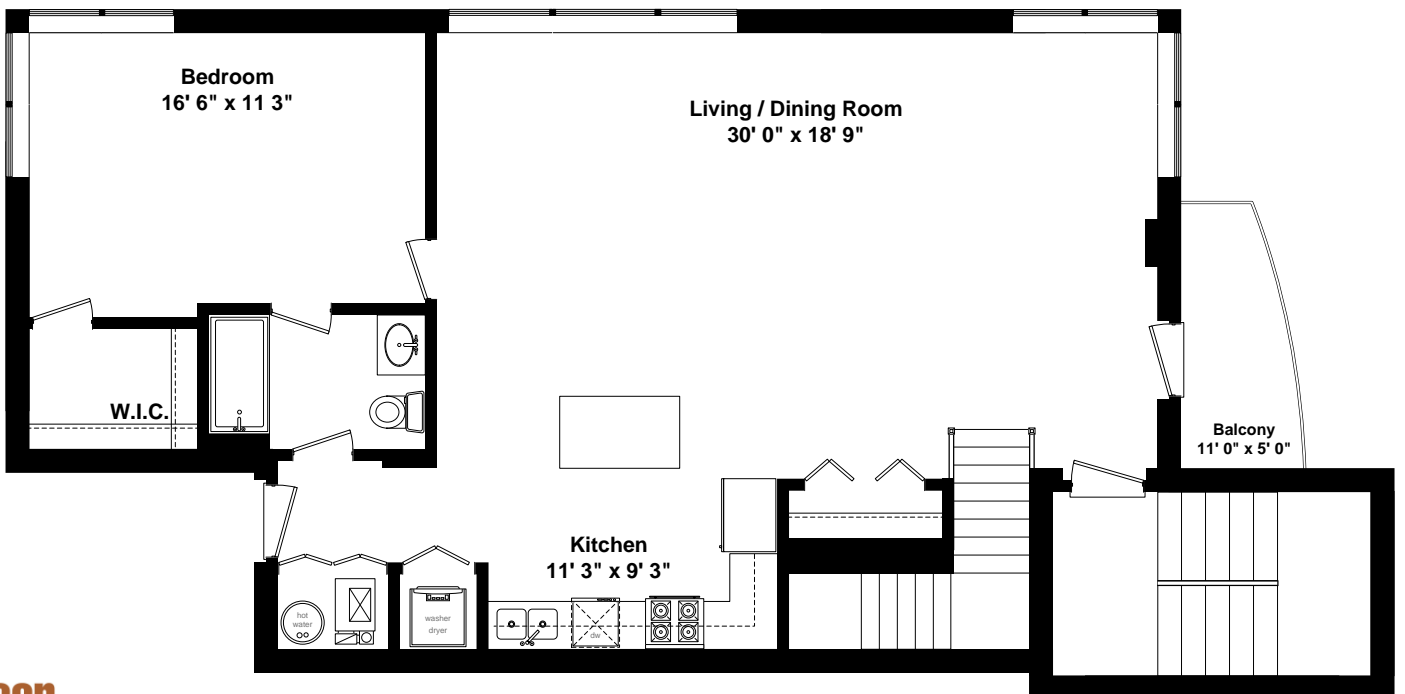

interior sf	2220 sf	includes volume 240 sf
exterior sf	295 sf	
outdoor sf	66 sf	

Upper Level

Main Level