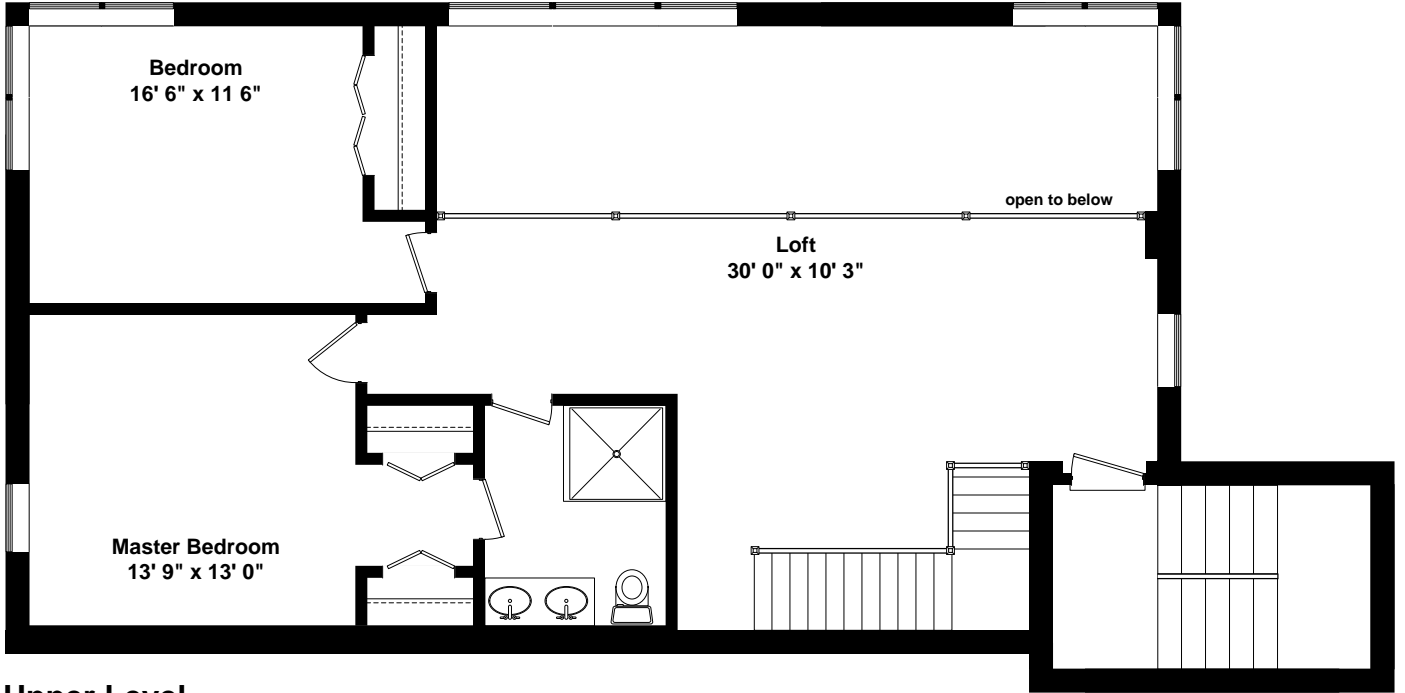

interior sf	2220 sf	includes volume 240 sf
exterior sf	295 sf	
outdoor sf	66 sf	

Upper Level

Main Level