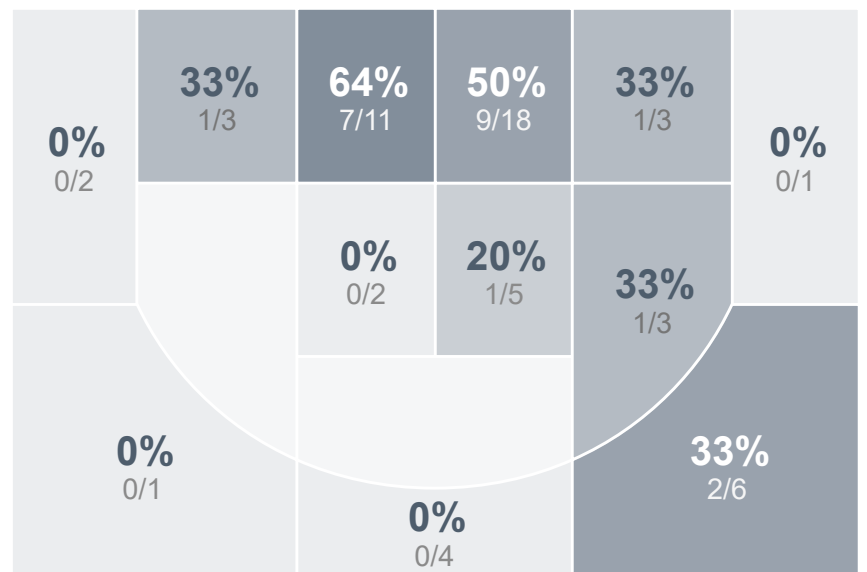

Mandan High School