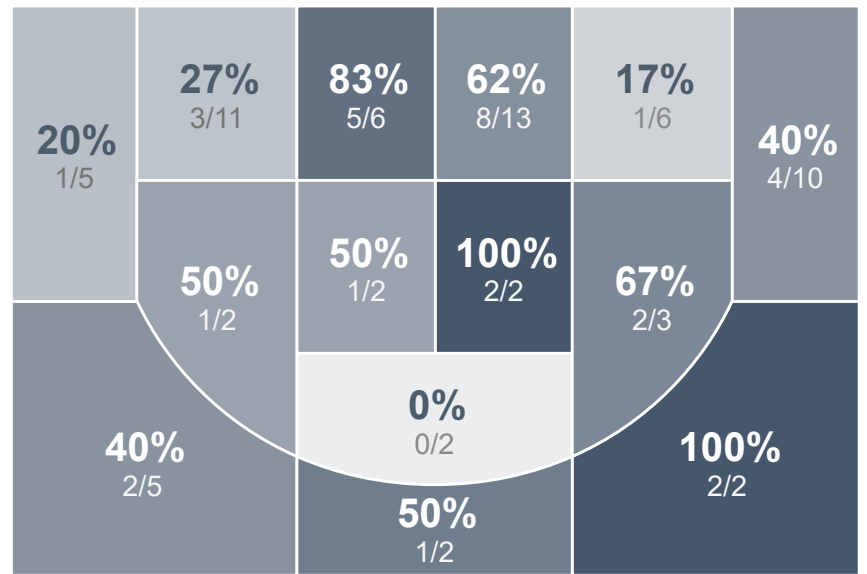

LEGACY GIRLS VARSITY