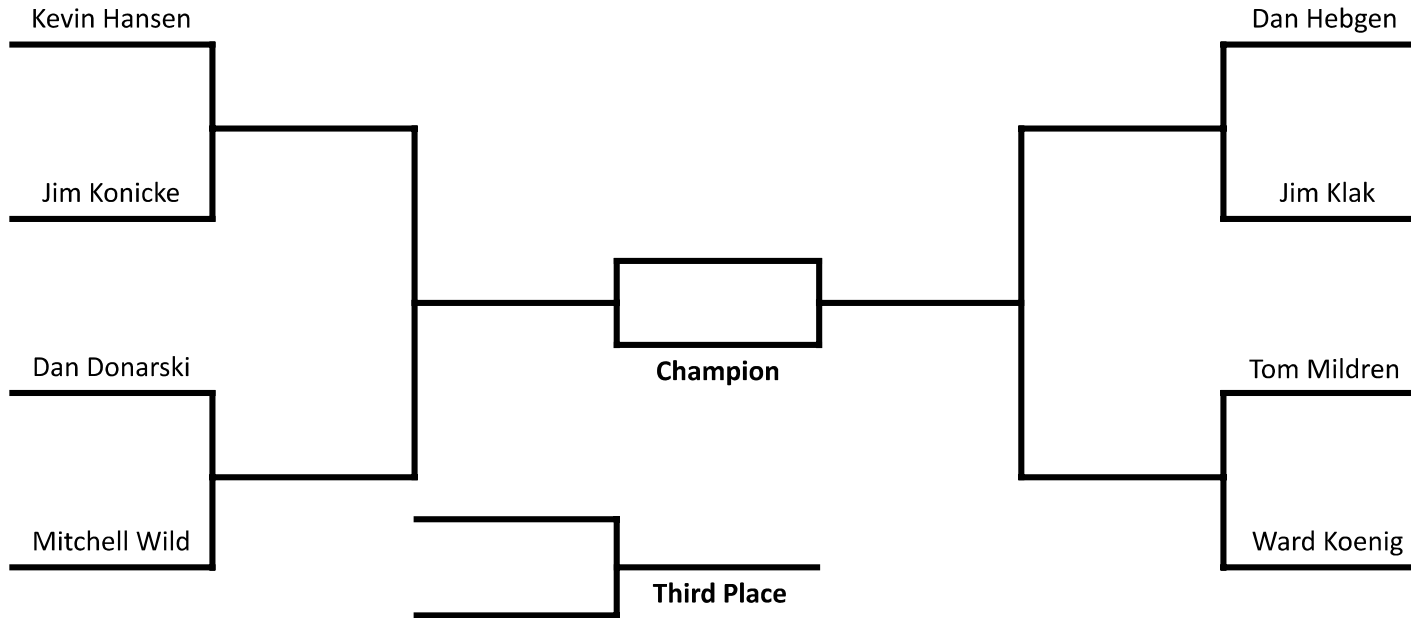

2026 WPMGC Championship C Flight 2026

June 21st

August 23rd

September 20th

August 23rd

June 21st

Deadlines

Play from the white tees (Not Handicapped)