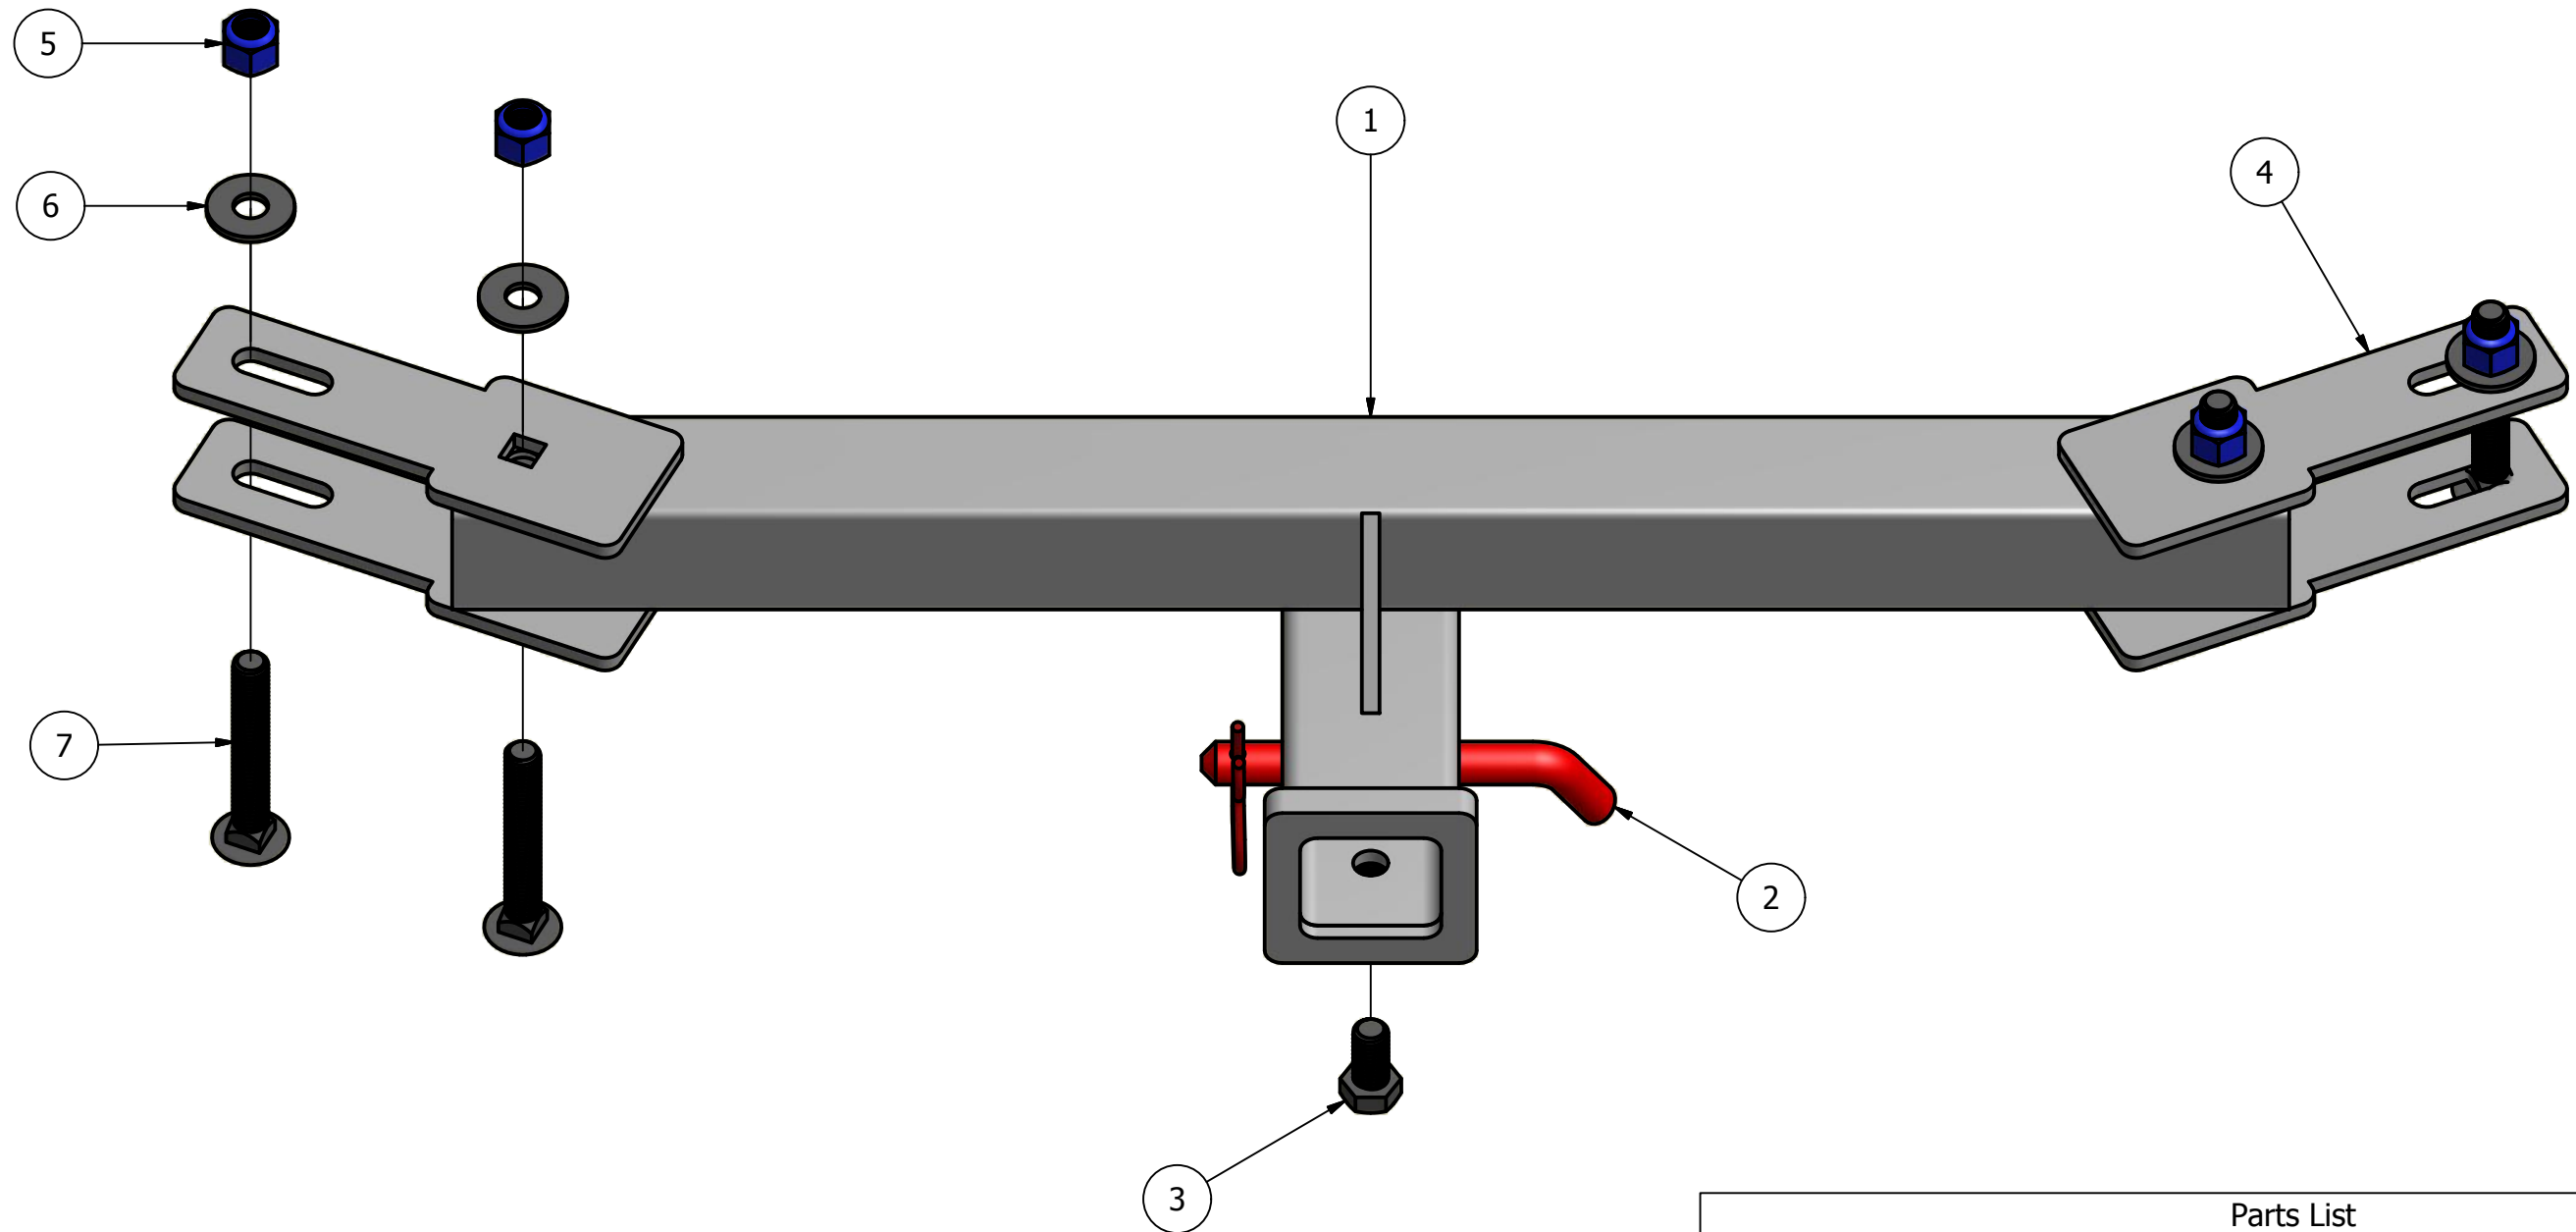

# DTH-4852VR2 Hitch

Part Number: DTH-4852VR2

Parts List			
ITEM	QTY	PART NUMBER	DESCRIPTION
1	1	DTH-4852VR2	D'ttach DTH-4852VR2 Hitch
2	1	DT58HP	5/8 Hitch Pin w/ Cotter Pin
3	1	69715100	1/2-13 X 1" LG Hex Bolt
4	4	20210006	1/4" Thick 48" & 52" VR2 Bracket
5	4	20210003	1/2-13 Locknut
6	4	20210007	1/2" Flat Washer
7	4	20210023	1/2-13 X 3.5" LG Square Neck Carriage Bolt