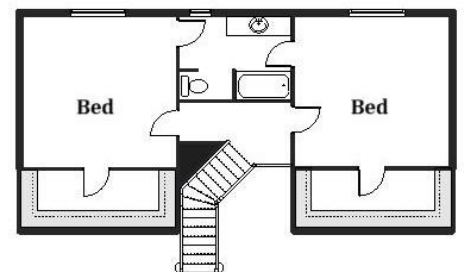

Your Land Your Style Your Home Your Way
Design + Build = Your Best Value

The Alpharetta Cape
2985 Sq.Ft.

Copyright © 2018 Kraus Design Build
All Rights Reserved

Customizable Plan
to Meet Your Needs

The **Kraus** Company
DESIGN BUILD