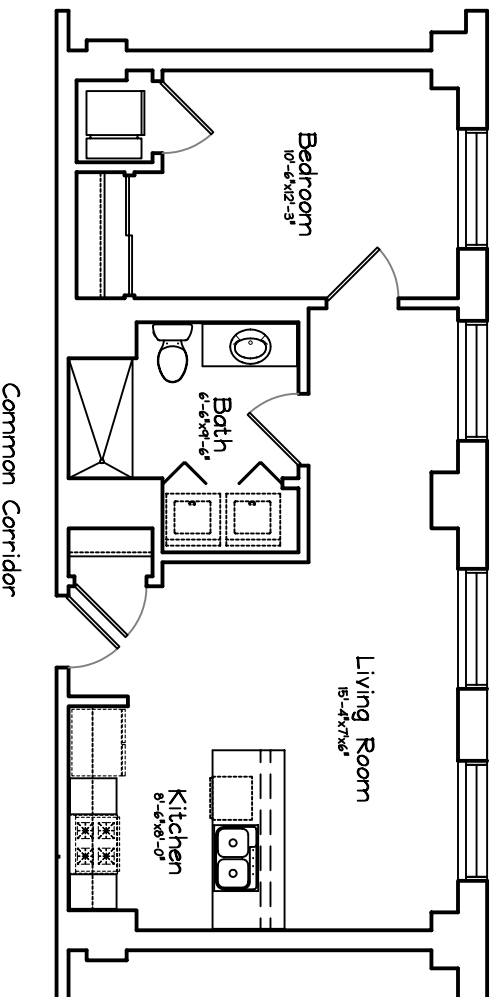

# PLANKINTON LOFT APARTMENTS - 4th FLOOR

Southern View

Unit #429 - 615 sq ft  
One Bedroom, 1 Bath

Scale : 1/8" = 1'-0"

Square Footage taken from center of corridor/party walls  
to exterior of furred walls.