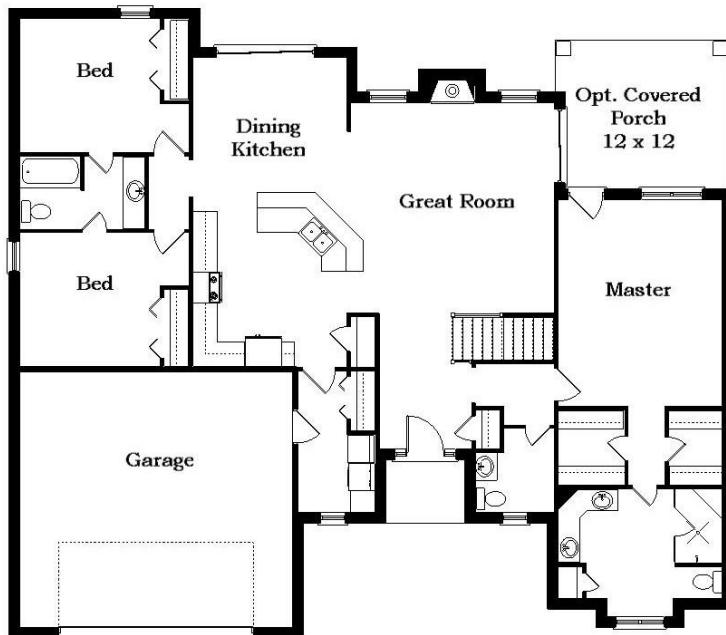

Your Land Your Style Your Home Your Way
Design + Build = Your Best Value

The Pine Island 1930 Sq. Ft.

Copyright © 2020 Kraus Design Build
All Rights Reserved

The **Kraus** Company, LLC
DESIGN BUILD

248-972-5549