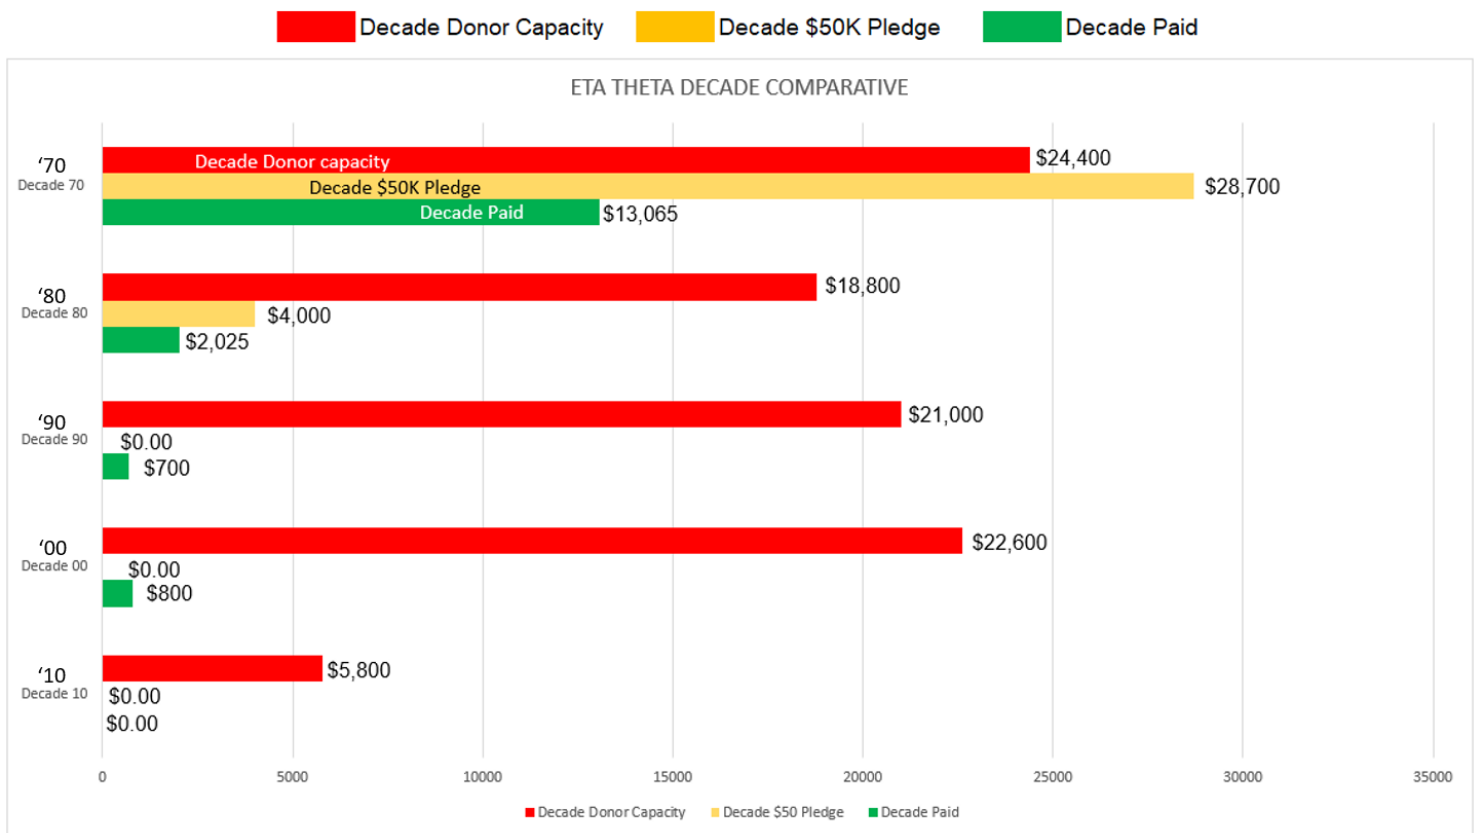

**Mark your Calendar - ZOOM Meeting w/ President of Paine College Friday, June 12, 2020
7:00PM**

Hello Sorors,

Please join us on Friday, June 12, 2020 at 7:00PM for a chat with Dr. Cheryl Evan Jones, President of Paine College. She is affording us this opportunity to hear the state of Paine College directly from her.

Please mark your calendar. We will provide specific log-in and protocol information as we move closer to the event.

Also below are charts showing status of our fundraising initiative for our school by decade. Much appreciation to those sorors who have taken Line Lead responsibility for rallying line sisters to join this full force fundraising initiative for the benefit Paine.

Whether we acknowledge or accept it, we have a duty, obligation and responsibility to reach back and support the generations coming behind us. To whom much is given, much is required.

Please be safe during the chaotic crises of disease and injustices in our nation.

Best Regards,
Deloris