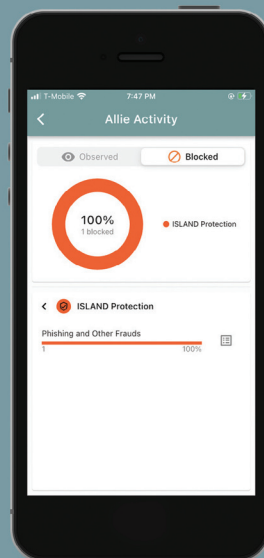

That's Island peace of mind.

Parental Controls Easy. Flexible.

Our one-tap, preconfigured umbrella filters let you schedule Internet access by time of day and day of week on a device, user, or group basis.

Get the kids downstairs for dinner on time
Pause all kids' devices between 6-7 pm.

Hand your toddler an iPad and never worry they'll get to an inappropriate site
Click two umbrellas and block the bad stuff or create a custom filter that allows access to only their favorite game.

Make sure your teen doesn't game or stay on social media all night
Create a schedule that blocks all access between 10:30 pm-8:00 am.

Island keeps you in control.

Schedule and block Internet access at any time for any device, user, or group.

From the moment you plug it in, Island not only protects your kids, it also protects your entire home from accessing a full range of malware.

With a quick tap, see what's been blocked, on whose device, and even drill down to see the exact URL.