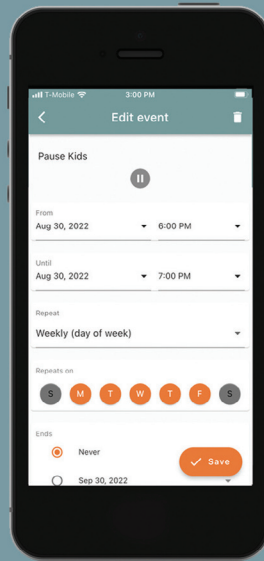

That's Island peace of mind.

Parental Controls Easy. Flexible.

Our one-tap, preconfigured umbrella filters let you schedule Internet access by time of day and day of week on a device, user, or group basis.

Get the kids downstairs for dinner on time
Pause all kids' devices between 6-7 pm.

Hand your toddler an iPad and never worry they'll get to an inappropriate site
Click two umbrellas and block the bad stuff or create a custom filter that allows access to only their favorite game.

Make sure your teen doesn't game or stay on social media all night
Create a schedule that blocks all access between 10:30 pm-8:00 am.

Island keeps you in control.

Schedule and block Internet access at any time for any device, user, or group.