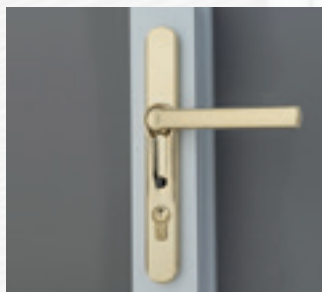

SECURIFOLD MASTER DOOR HANDLE

GOLD

The clever design of the Securifold handle allows the lever to fold down vertically when not in use and locate snugly against the backplate. An additional benefit is that the lever cannot be seen through the glass when the doors are closed so they do not impair the view.