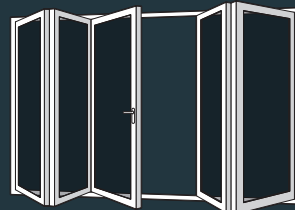

BI-FOLD MASTER DOOR RANGE OPTIONS

OUR MOST POPULAR RANGE OF DOOR CONFIGURATION OFFERS A MASTER DOOR OPENING FOR EASIER EVERY DAY ACCESS, BUT ALSO ALLOWS WHOLE DOOR TO BE OPENED FULL WIDTH.

DOOR CONFIGURATIONS

ALUMINIUM BI-FOLD

3 DOOR OPTIONS

3-3-0

3-2-1

4 DOOR OPTIONS

4-3-1

5 DOOR OPTIONS

5-5-0

5-4-1

5-3-2

6 DOOR OPTIONS

6-5-1

6-3-3

HANDLE RANGE

Internal Handle Only

Internal and External Door Handle Only

MASTER HANDLES

ESPAG HANDLES