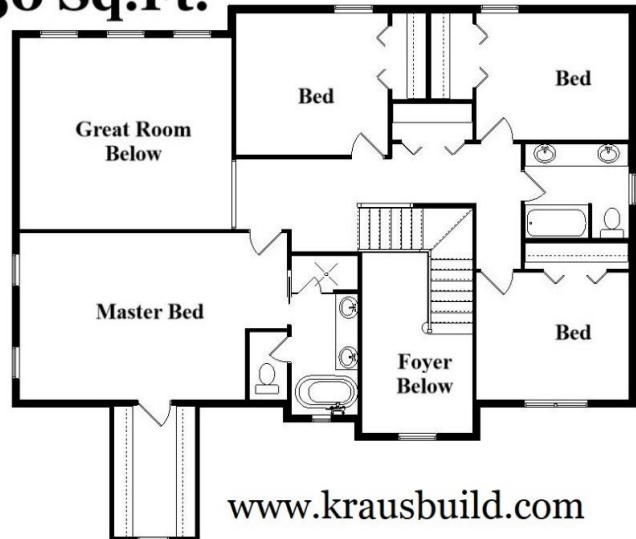

Your Land Your Style Your Home Your Way
Design + Build = Your Best Value

The **Kraus** Company, LLC
DESIGN BUILD
248-972-5549

The Rockhaven LS 2450 Sq.Ft.

Setting the New Standard