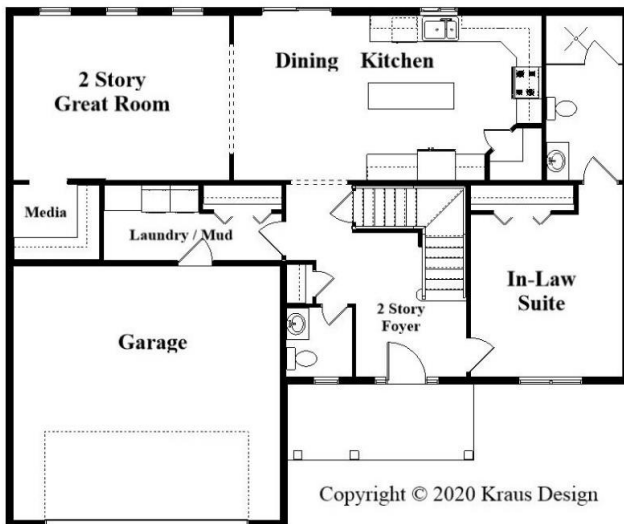

Your Land Your Style Your Home Your Way
Design + Build = Your Best Value

The **Kraus** Company, LLC
DESIGN BUILD
248-972-5549

The Rockhaven LS 2450 Sq.Ft.

Setting the New Standard