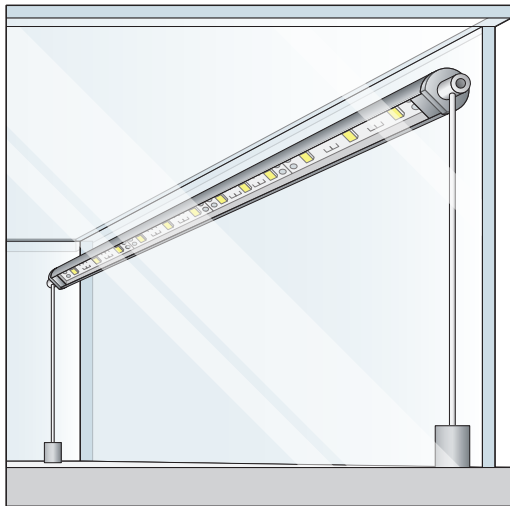

Patent Pending

T6 LED Lamp

LD224 LED Lamp
Actual Size

SCI Fixture Only

Pivoting Rod System

Ultralite® LED Light Systems (12v DC)

Specifications

- Input: 100 - 277Vac. 50 - 60 Hz.
- Low profile LED linear fixture with Exterior Driver
- Extruded aluminum shield in an anodized finish.
- All fixtures made to specified length $\pm 1/32"$.
- Available sizes: Custom.
- 2 year warranty.
- Wired with 6' primary power leads.
- Magnetic under shelf clips available.
- Mounting accomplished with mounting clips.
- Pivoting needle supports for the pivoting pedestal style LED.

| MODEL | COLOR TEMP. | STANDARD FINISHES | FEED TYPE | MATERIAL |
|-------|-------------|-------------------|---|----------------------------------|
| LD224 | Custom | Polished Satin | Straight (End Feed) 90° (Front Feed) | Acrylic Lens with Aluminum Shell |