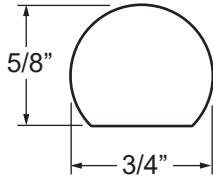

Patent Pending

T6 LED Lamp

LD224 LED Lamp
Actual Size

SCI Fixture Only

Pivoting Rod System

Ultralite® LED Light Systems (12v DC)

Specifications

- Input: 100 - 277Vac. 50 - 60 Hz.
- Low profile LED linear fixture with Exterior Driver
- Extruded aluminum shield in an anodized finish.
- All fixtures made to specified length $\pm 1/32"$.
- Available sizes: Custom.
- 2 year warranty.
- Wired with 6' primary power leads.
- Magnetic under shelf clips available.
- Mounting accomplished with mounting clips.
- Pivoting needle supports for the pivoting pedestal style LED.