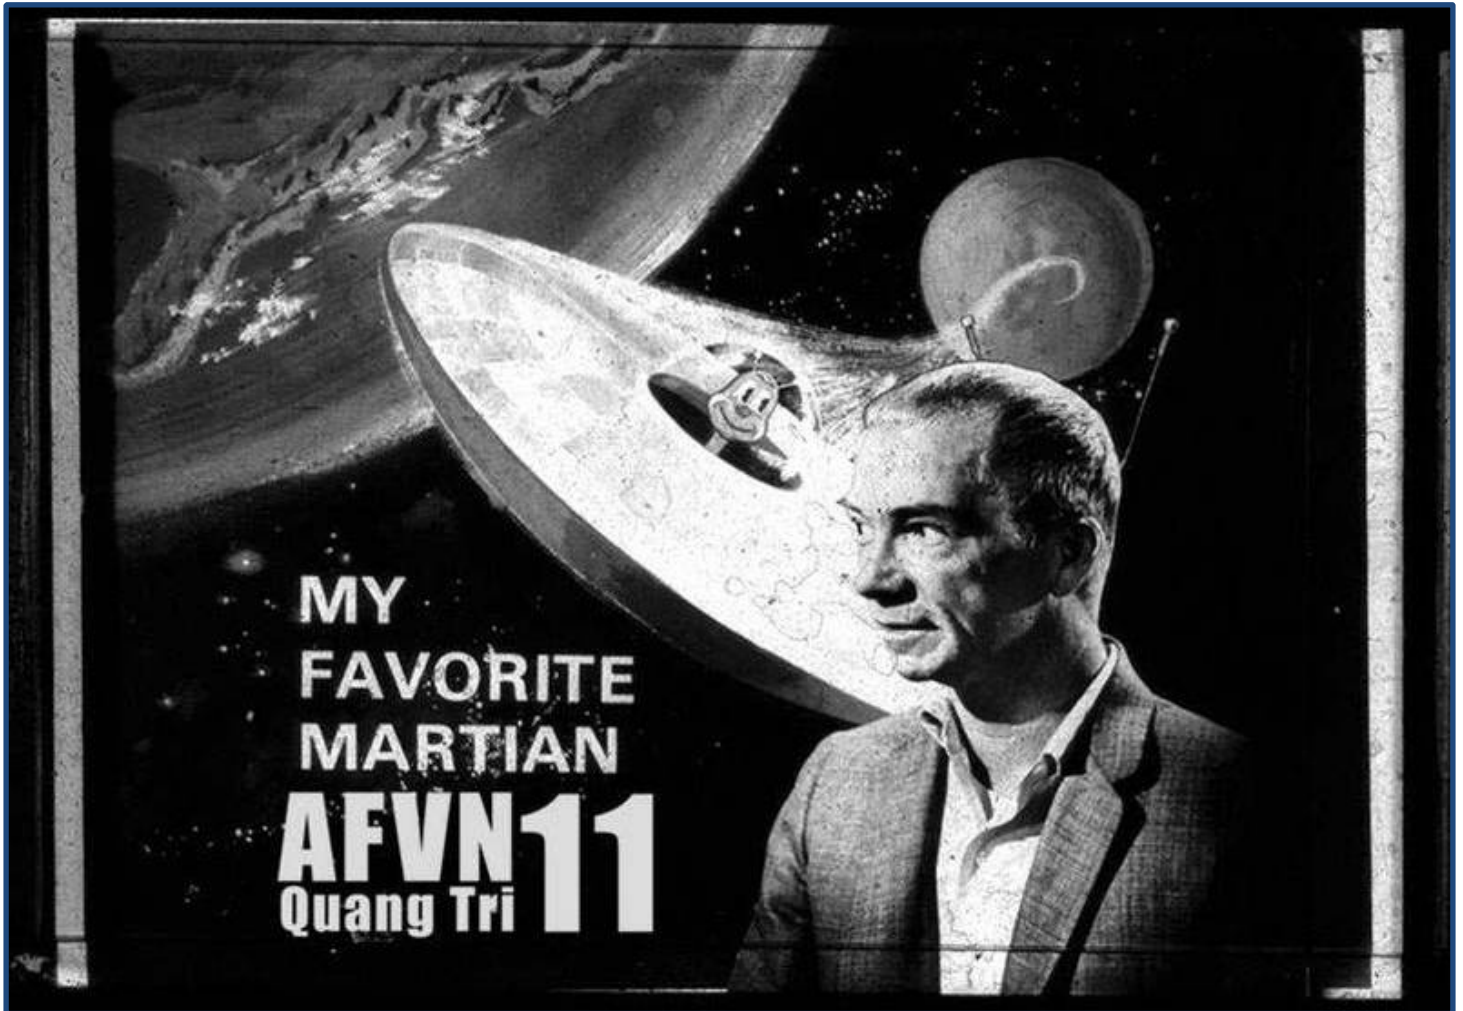

QuangTri Promos

22 of 29