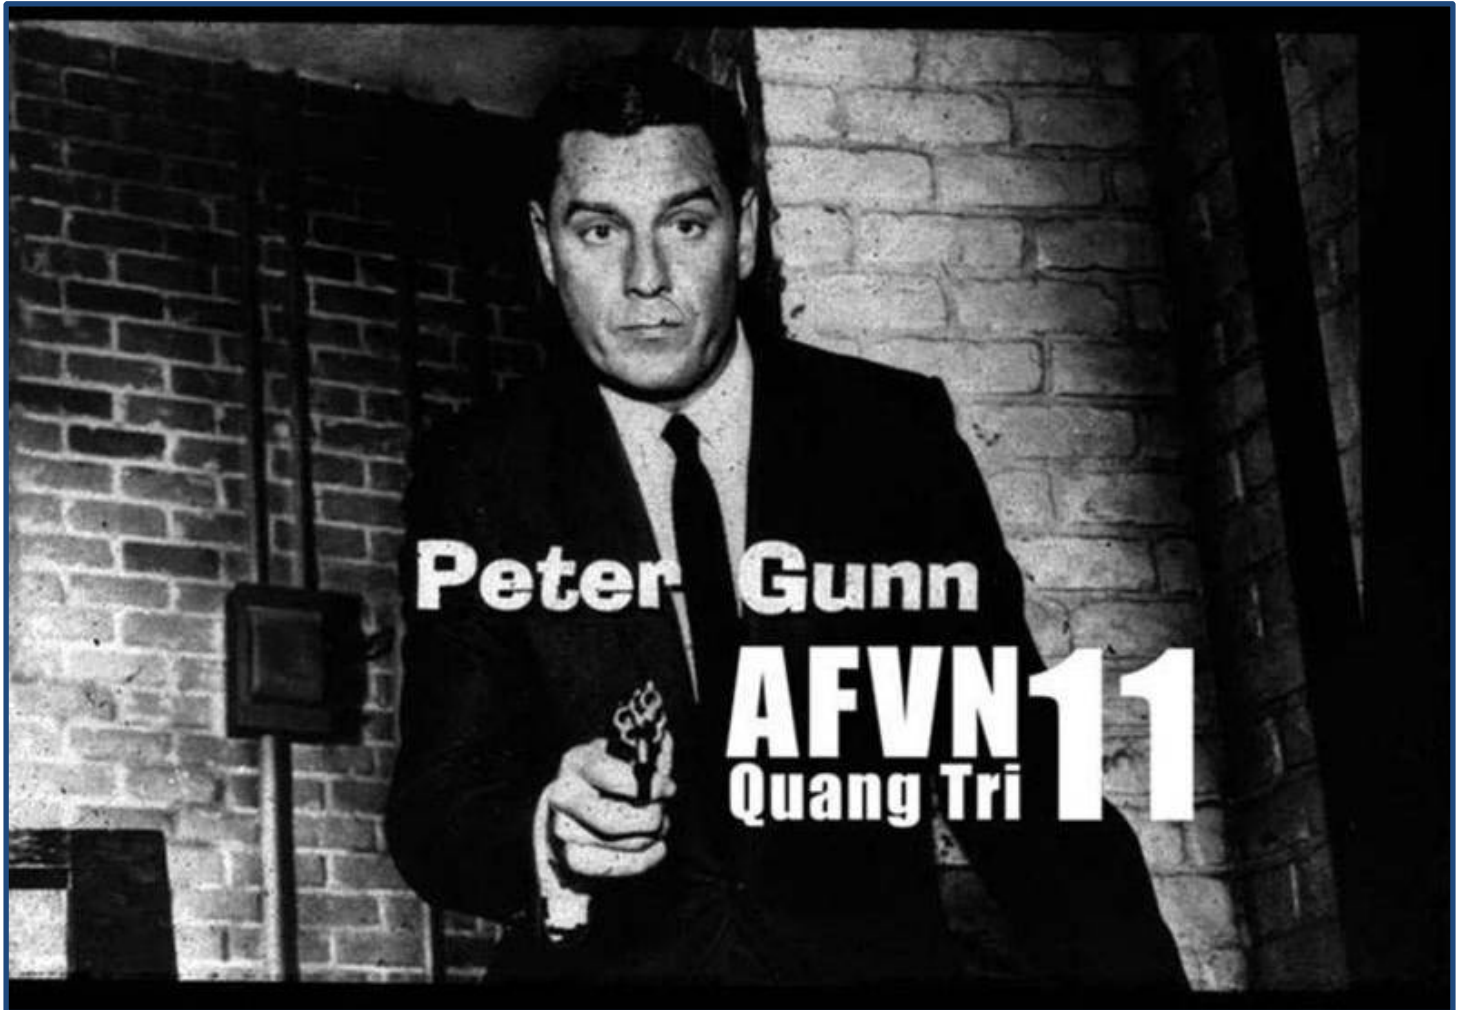

QuangTri Promos

24 of 29