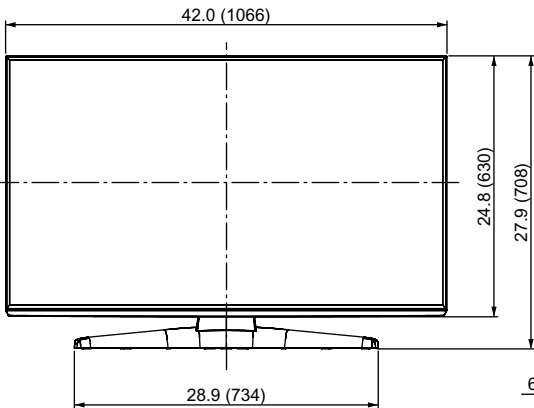

## SPECIFICATIONS

Dimensions (W x H x D)	42.0" (1,066 mm) x 27.9" (708 mm) x 13.2" (335 mm) (Including pedestal)
	42.0" (1,066 mm) x 24.8" (630 mm) x 1.1" (27 mm) (TV Set only)
Mass	35.3 lb. (16.0 kg) (Including pedestal)
	28.7 lb. (13.0 kg) (TV Set only)
Power Source	AC 110-127 V, 60 Hz
Power Consumption	124 W (Rated power)
	0.15 W (Standby power)

## DIMENSIONS

Top View

Front View

Side View

Back View

Note:  
To make sure that the LCD TV fits the cabinet properly when a high degree of precision is required, we recommend that you use the LCD TV itself to make the necessary cabinet measurements. Panasonic cannot be responsible for inaccuracies in cabinet design or manufacture.

## JACKS

Side Panel

Bottom Panel

Specifications are subject to change without notice.  
Non-metric weights and measurements are approximate.