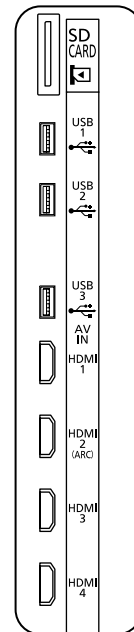

## SPECIFICATIONS

Dimensions (W x H x D)	42.0" (1,066 mm) x 27.9" (708 mm) x 13.2" (335 mm) (Including pedestal)
	42.0" (1,066 mm) x 24.8" (630 mm) x 1.1" (27 mm) (TV Set only)
Mass	35.3 lb. (16.0 kg) (Including pedestal)
	28.7 lb. (13.0 kg) (TV Set only)
Power Source	AC 110-127 V, 60 Hz
Power Consumption	124 W (Rated power)
	0.15 W (Standby power)

## DIMENSIONS

Top View

Front View

Side View

Back View

Note:  
To make sure that the LCD TV fits the cabinet properly when a high degree of precision is required, we recommend that you use the LCD TV itself to make the necessary cabinet measurements. Panasonic cannot be responsible for inaccuracies in cabinet design or manufacture.

## JACKS

Side Panel

Bottom Panel

Specifications are subject to change without notice.  
Non-metric weights and measurements are approximate.