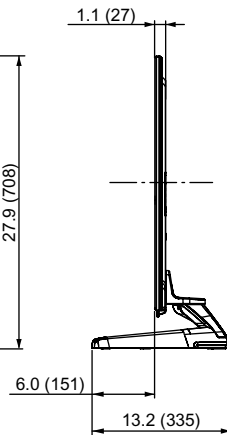

## SPECIFICATIONS

Dimensions (W x H x D)	42.0" (1,066 mm) x 27.9" (708 mm) x 13.2" (335 mm) (Including pedestal)
	42.0" (1,066 mm) x 24.8" (630 mm) x 1.1" (27 mm) (TV Set only)
Mass	35.3 lb. (16.0 kg) (Including pedestal)
	28.7 lb. (13.0 kg) (TV Set only)
Power Source	AC 110-127 V, 60 Hz
Power Consumption	124 W (Rated power)
	0.15 W (Standby power)

## DIMENSIONS

Top View

Front View

Side View

Back View

Note:  
To make sure that the LCD TV fits the cabinet properly when a high degree of precision is required, we recommend that you use the LCD TV itself to make the necessary cabinet measurements. Panasonic cannot be responsible for inaccuracies in cabinet design or manufacture.

## JACKS

Side Panel

Bottom Panel

Specifications are subject to change without notice.  
Non-metric weights and measurements are approximate.