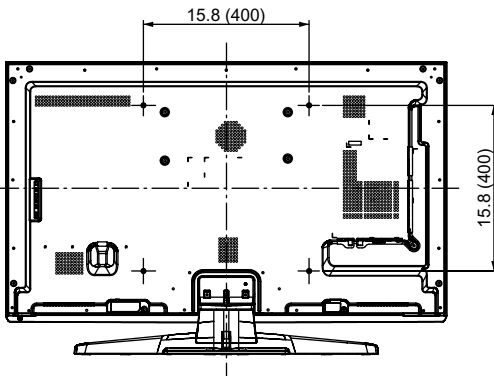

## SPECIFICATIONS

Dimensions (W x H x D)	42.0" (1,066 mm) x 27.9" (708 mm) x 13.2" (335 mm) (Including pedestal)
	42.0" (1,066 mm) x 24.8" (630 mm) x 1.1" (27 mm) (TV Set only)
Mass	35.3 lb. (16.0 kg) (Including pedestal)
	28.7 lb. (13.0 kg) (TV Set only)
Power Source	AC 110-127 V, 60 Hz
Power Consumption	124 W (Rated power)
	0.15 W (Standby power)

## DIMENSIONS

Top View

Front View

Side View

Back View

Note:  
To make sure that the LCD TV fits the cabinet properly when a high degree of precision is required, we recommend that you use the LCD TV itself to make the necessary cabinet measurements. Panasonic cannot be responsible for inaccuracies in cabinet design or manufacture.

## JACKS

Side Panel

Bottom Panel

Specifications are subject to change without notice.  
Non-metric weights and measurements are approximate.