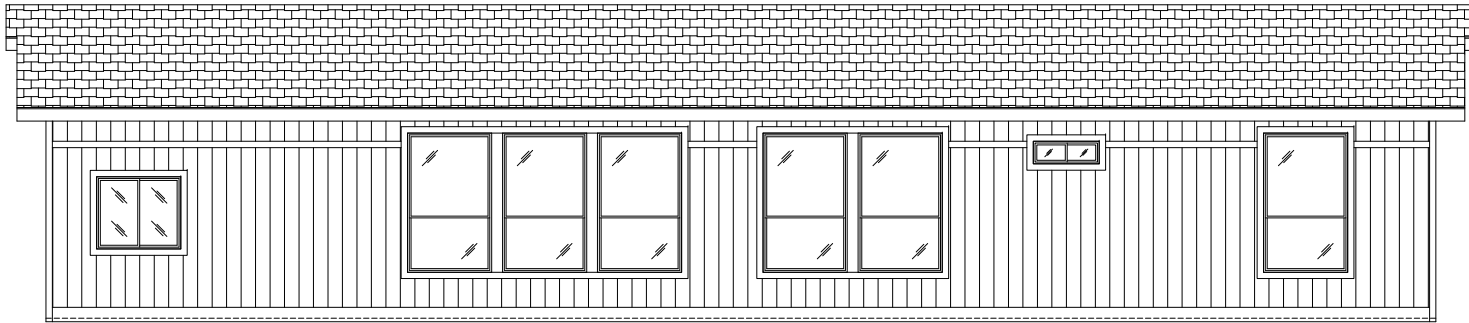

MAJESTIC
9593-S 40'-0" x 64'-0"
APPROX. 2,482 SQ. FT.

FRONT SIDEWALL

BACK SIDEWALL

FRONT ENDWALL

REAR ENDWALL