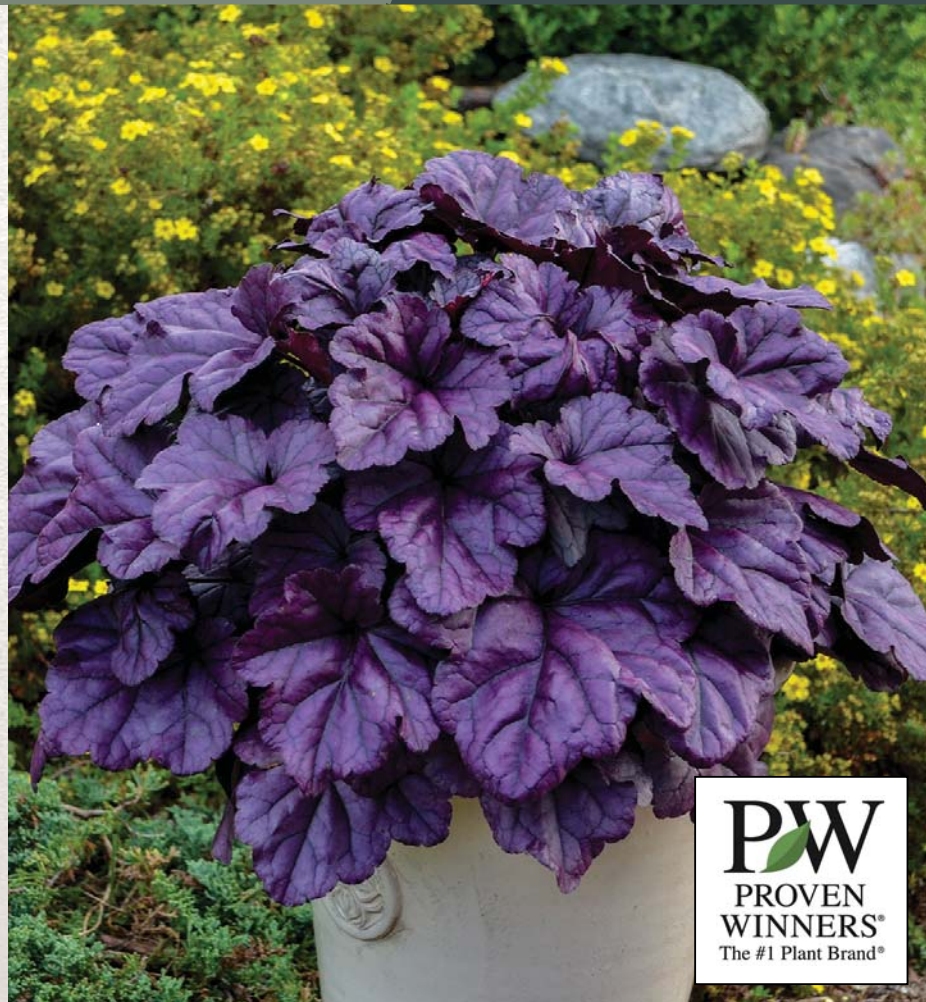

'Wildberry'

DOLCE® Series

(Coral Bells)

PERENNIAL

Heuchera DOLCE® 'Wildberry' PPAF CPBRAf

height

10-14 in

zone

4-9

space

16-20 in

blooms

Early Summer

light

Any Amount of Daily Sun

pair with

Hardy Geranium, Hosta, Foxglove

water

Medium Moisture

critter resistance

Deer Resistant

features

- Large, incredibly glossy leaves are a bold shade of purple
- Charcoal veins accent the leaves
- Dark stems hold rosy pink calyxes and white flowers

care

- Plant in humus rich, well-drained soil
- Trim back battered foliage in spring
- Thrives in part shade

PW
PROVEN
WINNERS®
The #1 Plant Brand®