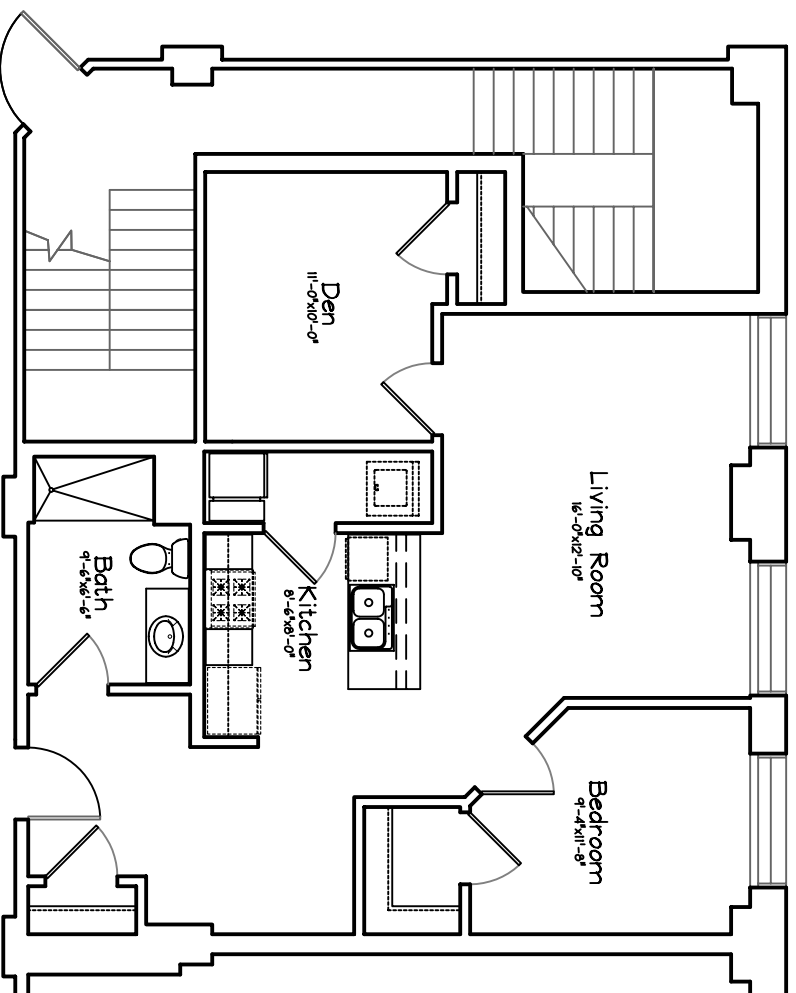

# PLANKINTON LOFT APARTMENTS - 3rd FLOOR

Southern View

Common Corridor

Unit #308 = 850 sq ft

One Bedroom + Den, 1 Bath

Scale : 1/8" = 1'-0"

Square Footage taken from center of corridor/party walls  
to exterior of turned walls.