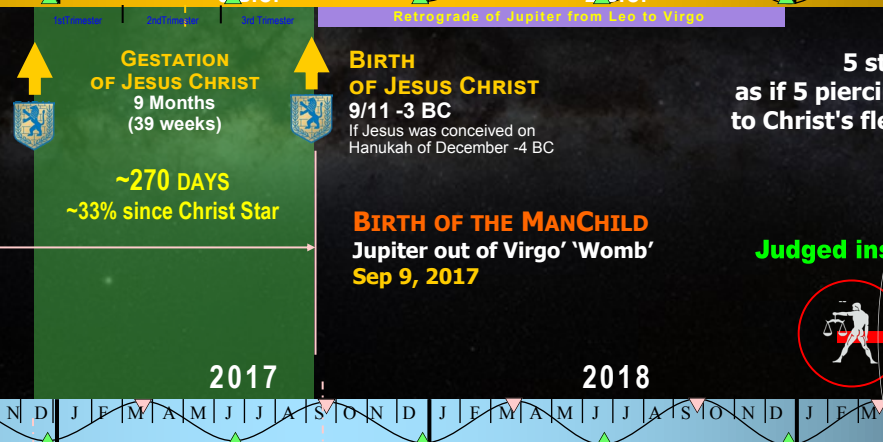

The Bright & Morning Star

'I, Yeshua, have sent My Angel to testify these things among you before the Churches. I AM THE LIVING GOD, The Root and The Offspring of David, and his Descendent, and The Bright Morning Star.'

-Revelation 22:16

ADVENT OF CHRIST STARS Venus Jupiter Conjunction 2018 years (-3 BC to 2015)

**JUPITER - VENUS
1st Conjunction of 3**
King Planet w/Mother Planet (Messiah) the brightest Planets in the Sky
1 hour before Sunrise
Aug 11, -3 BC

MAR 2, -5BC
Star of David Alignment
(~40 Days) x 3

120 days

-5 B.C.

-4 B.C.

-3 B.C.

-2 B.C.

-1 B.C.

ADVENT OF CHRIST STAR Venus-Jupiter Conjunction 2018 years Jun 30, 2015

2015

802 DAYS
27 MONTHS
(9+9+9)

2016

2017

2018

2019

When using NASA's data of eclipses, one observation is that the gestation period of Jesus was approximately 270 days and accented by a Tetrads of partial lunar eclipses. Jesus was to fulfill the type of the *Seed of the Woman* as promised to Eve, a type of 'virgin'.

JUPITER enters 'womb' of Virgo
~DEC 14, 2017
Based on delineation of **Vir 51** line configuration

The Great Virgo Sign JUPITER 'MANCHILD'

- ▼ Equinoxes
- ▲ Solstices

FEET

WOMB

VIRGO

HEAD

SPICA
Seed of the Woman

The Rejected Capstone

'Jesus said to them, "Have you never read in the Scriptures: "The stone the builders rejected has become the cornerstone; the Lord has done this, and it is marvelous in our eyes?" -Matthew 21:42

The GOD-Man

5 stars as if 5 piercings to Christ's flesh.

Judged instead