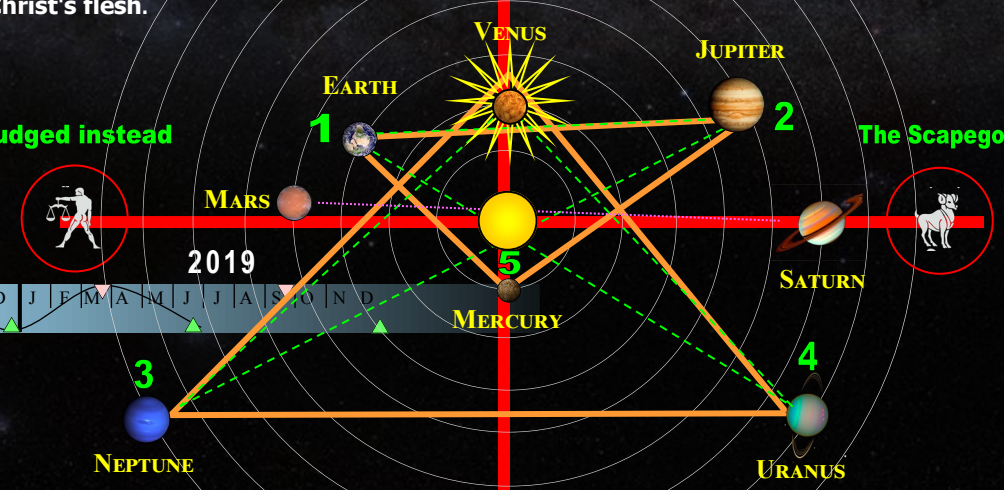

# GESTATION OF THE CHRISTS

The purpose of this illustration is to present some perspective on the return of the *Christ Star* and present some observations based on parallel timelines from when the first *Christ Star* appeared. This study suggests that the factor of the general period of the gestation of Jesus Christ appears to mirror exactly to the time when Jupiter entered the 'womb' of Virgo that is to comprise the astronomical alignment of Revelation 12 in the Fall of 2017. This alignment pertains to the *Great Signs of Virgo* and the 7-headed Red Dragon that are to appear as 'Signs' in the Heavens, at least astronomically. These Signs however, are interpreted by some to be yet to be fulfilled at the midpoint of the Tribulation period and after the rapture of the *Body of Christ*. The *Virgo Sign* appears to cast its prophetic shadow from their future realization which is chronologically at the mid-point of the 2520 day count of the 'Hour' to come to test the world, its inhabitants and Lucifer. The *Virgo Sign* as an astronomical event on September 23, 2017 is also looking back as the shadows from the past echoes forward the multi-layer prophetic significance of its many variables but converge astronomically at least on September 23, 2017.

### The Great Virgo Sign JUPITER 'MANCHILD'

- ▼ Equinoxes
- ▲ Solstices

FEET

WOMB

VIRGO

HEAD

**SPICA**  
Seed of the Woman

The GOD-Man

5 stars as if 5 piercings to Christ's flesh.

Judged instead

### SOLAR SYSTEM (Top View) MARCH 2, -5 BC

For the Sheepfold

**THE COSMIC CRUCIFIXION**  
A FORESHADOWING OF THE WORK OF JESUS CHRIST' BIRTH

The Scapegoat