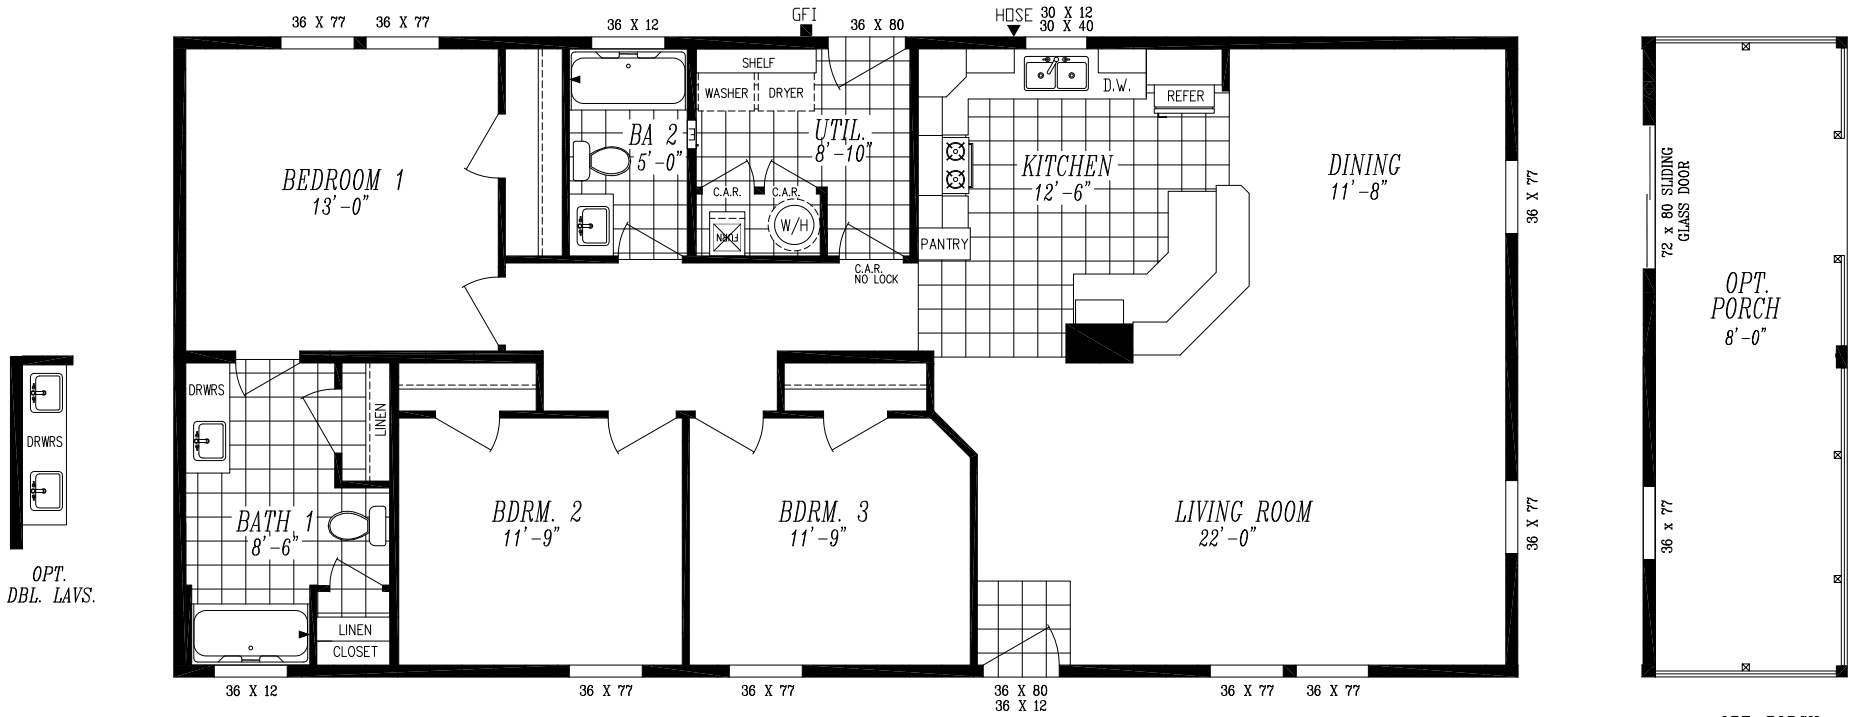

COLUMBIA RIVER

"2021"

26'-8" x 56'-0"

APPROX. 1,493 SQ. FT.

OPT. DBL. LAVS.

OPT. PORCH

OPT. DEN I.P.O BEDROOM

OPT. 48 X 72 SHWR. W/ DBL. LAVS

OPT. DLX. BATH