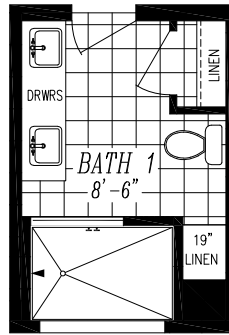

COLUMBIA RIVER

"2021"

26'-8" x 56'-0"

APPROX. 1,493 SQ. FT.

OPT. DBL. LAVS.

OPT. PORCH

OPT. DEN I.P.O BEDROOM

OPT. 48 X 72 SHWR. W/ DBL. LAVS

OPT. DLX. BATH