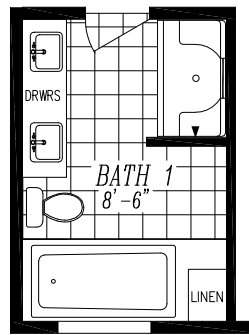

COLUMBIA RIVER

"2021"

26'-8" x 56'-0"

APPROX. 1,493 SQ. FT.

OPT. DBL. LAVS.

OPT. PORCH

OPT. DEN I.P.O BEDROOM

OPT. 48 X 72 SHWR. W/ DBL. LAVS

OPT. DLX. BATH