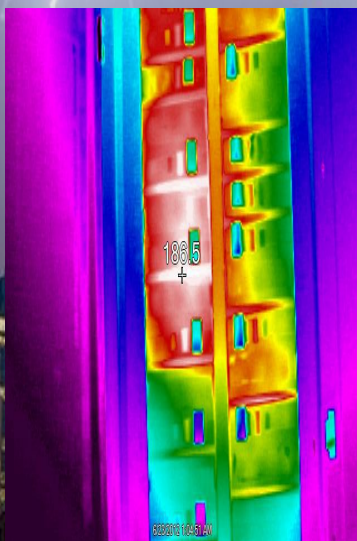

THERMAL IMAGES

BEFORE CV

60 HOURS AFTER CV

76 HOURS AFTER CV

156 HOURS AFTER CV