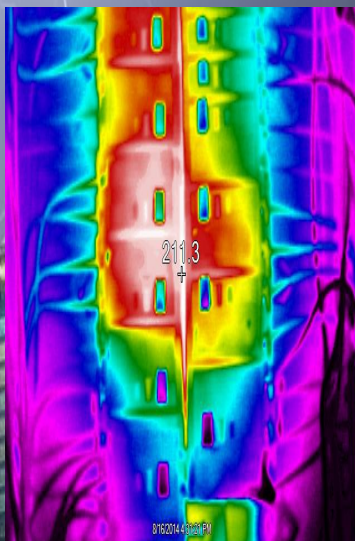

THERMAL IMAGES

BEFORE CV

60 HOURS AFTER CV

76 HOURS AFTER CV

156 HOURS AFTER CV