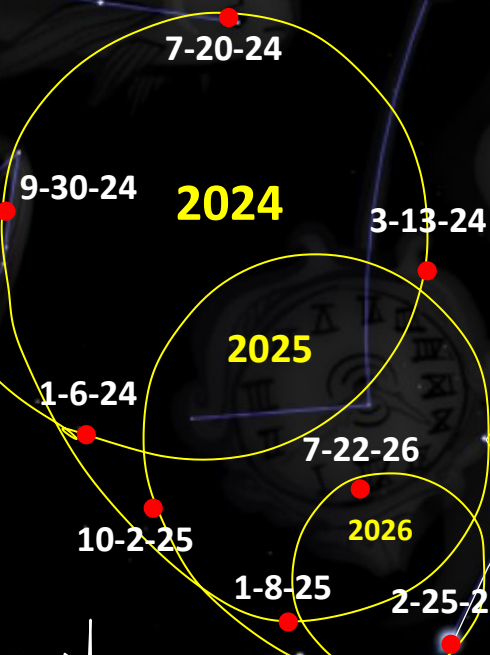

# COMET C/2022 E3 - OF AN ANTICHRIST

B-Virginids

TRAJECTORY INTERPRETATION BASED ON THE ASTRONOMICAL CORONATION OF A DRAGON KING

**ARGO**  
Canopus Conjunction  
10-12-23

5-6-23  
**King Charles 3**  
**CORONATION**

**Mars Conjunction**  
2-10-23

**TAURUS**

**AURIGA**  
2-6-23  
Tu BiShvat

**Perigee w/ Earth**  
2-1-23

**Chinese New Year**  
**RABBIT**  
Green Tail  
1-23-23

**Perihelion w/ Sun**  
1-12-23

As 1 Crown Falls  
Another is Taken

**CORONA BORIALIS**  
1-1-23

11-25-22  
**Comet Retrogrades**  
Starts to be Visible

'Alien' Angels Evacuating the Innocent off Earth.  
BEFORE WORLD SUFFERS DESTRUCTION

**MOVIE: Knowing**  
'UFO' Rapture  
Rabbit Departure

**ECHOES OF ALICE IN WONDERLAND**

It is Time (Horologium) for the Dragon (Draco) AntiChrist to come and take the Crown (Corona Borealis). Only After the Rabbit (Year) Signals (I Pet Goat 2) Predictive Programming of 'Alice' (Bride of Christ) Exits through an 'Open Door' (Revelation 3:8)