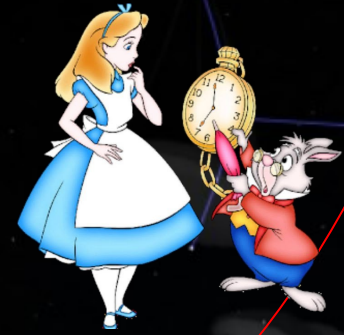

# COMET C/2022 E3 - OF AN ANTICHRIST

B-Virginids

TRAJECTORY INTERPRETATION BASED ON THE ASTRONOMICAL CORONATION OF A DRAGON KING

**ARGO**  
Canopus Conjunction  
10-12-23

5-6-23  
**King Charles 3**  
**CORONATION**

**Mars Conjunction**  
2-10-23

**TAURUS**

**AURIGA**  
2-6-23  
Tu BiShvat

**Perigee w/ Earth**  
2-1-23

**Chinese New Year**  
**RABBIT**  
Green Tail  
1-23-23

**Perihelion w/ Sun**  
1-12-23

As 1 Crown Falls  
Another is Taken

**CORONA BORIALIS**  
1-1-23

11-25-22  
**Comet Retrogrades**  
Starts to be Visible

'Alien' Angels Evacuating the Innocent off Earth.  
BEFORE WORLD SUFFERS DESTRUCTION

**MOVIE: Knowing**  
'UFO' Rapture  
Rabbit Departure

**ECHOES OF ALICE IN WONDERLAND**

It is Time (Horologium) for the Dragon (Draco) AntiChrist to come and take the Crown (Corona Borealis). Only After the Rabbit (Year) Signals (I Pet Goat 2) Predictive Programming of 'Alice' (Bride of Christ) Exits through an 'Open Door' (Revelation 3:8)