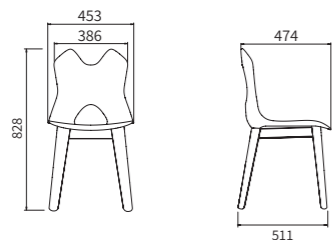

Caster wheel

Tested according to **BIFMA standards**, Ø50mm nylon wheels with black PU surface, bearing a load of 100KG.

NT-831G

NT-831H

## SIZE

**NT-831C**

**NT-831A**

**NT-831D**

**NT-831E**

**NT-831F**

**NT-831G**

**NT-831H**