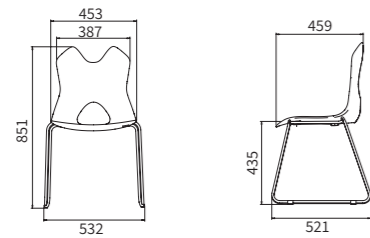

NEWTON Technical Data

SIZE

NT-831C