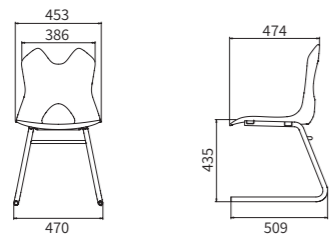

Caster wheel

Tested according to **BIFMA standards**, Ø50mm nylon wheels with black PU surface, bearing a load of 100KG.

NT-831G

NT-831H

## SIZE

**NT-831C**

**NT-831A**

**NT-831D**

**NT-831E**

**NT-831F**

**NT-831G**

**NT-831H**