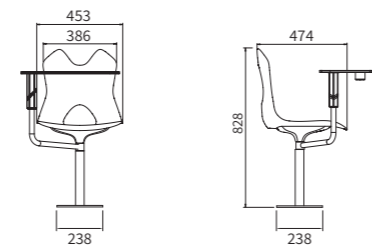

Caster wheel

Tested according to **BIFMA standards**, Ø50mm nylon wheels with black PU surface, bearing a load of 100KG.

NT-831G

NT-831H

## SIZE

**NT-831C**

**NT-831A**

**NT-831D**

**NT-831E**

**NT-831F**

**NT-831G**

**NT-831H**