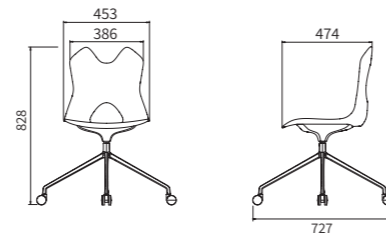

Caster wheel

Tested according to **BIFMA standards**, Ø50mm nylon wheels with black PU surface, bearing a load of 100KG.

NT-831G

NT-831H

## SIZE

**NT-831C**

**NT-831A**

**NT-831D**

**NT-831E**

**NT-831F**

**NT-831G**

**NT-831H**