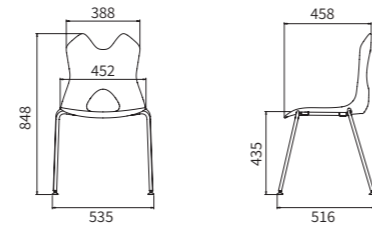

NEWTON Technical Data

SIZE

NT-831A

BACK FRAME COLOR

COLOR

High quality wear-resistant material and fabric, with a clean and comfortable appearance, Can enjoy comfortable inside already, can deduce fashionable space again

GLUE BACK COLOR

FABRIC COLOR