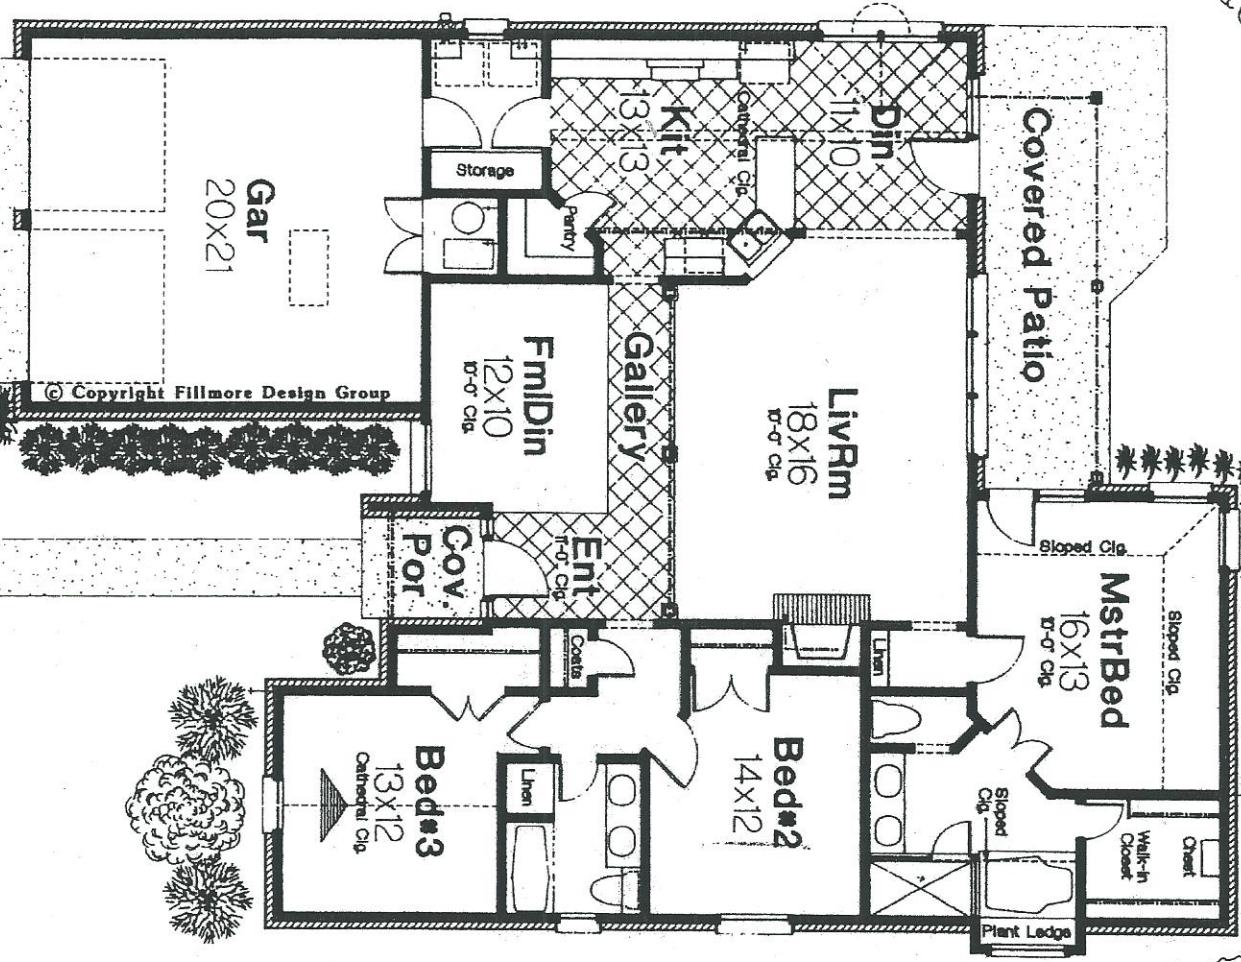

PELTIER BUILDERS, INC.

2054 CR 220 · Angleton, Texas 77515
(979) 849-4418 · (979) 299-6651

1816 sq. ft.
Elevation

www.peltierbuilders.com

All pricing, plans and features are subject to change without notice

64'-1"

48'-0"

© Copyright Fillmore Design Group

All pricing, plans and features are subject to change without notice

1816 sq. ft.
PELTIER BUILDERS
 Floor Plan