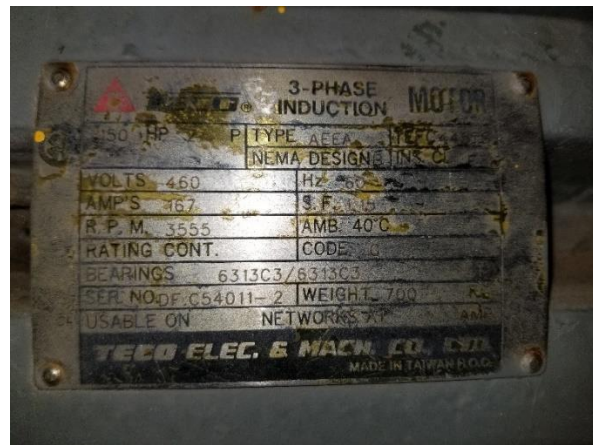

Two (2) Boiler Feed water pump with Motor on skid

Pump

Manufacture: Byron Jackson

Type: Centrifugal Size:3X4X9A-6 STG RPM 3570 , Rotation CCW

Model: DVMX GPM 200 Head 1650 feet water temp: 262 deg F, sp. Gr 0.937

Serial: 95ND0011, 95ND0012

Motor:

Manufacture: Energy Saver/TECO

HP: 150 Volts: 460 Amps: 163 RPM: 3580

Model: 5KS445XAA118C

NSV Energy LLC
35 Hickory Springs Industrial Drive
Canton GA 30115