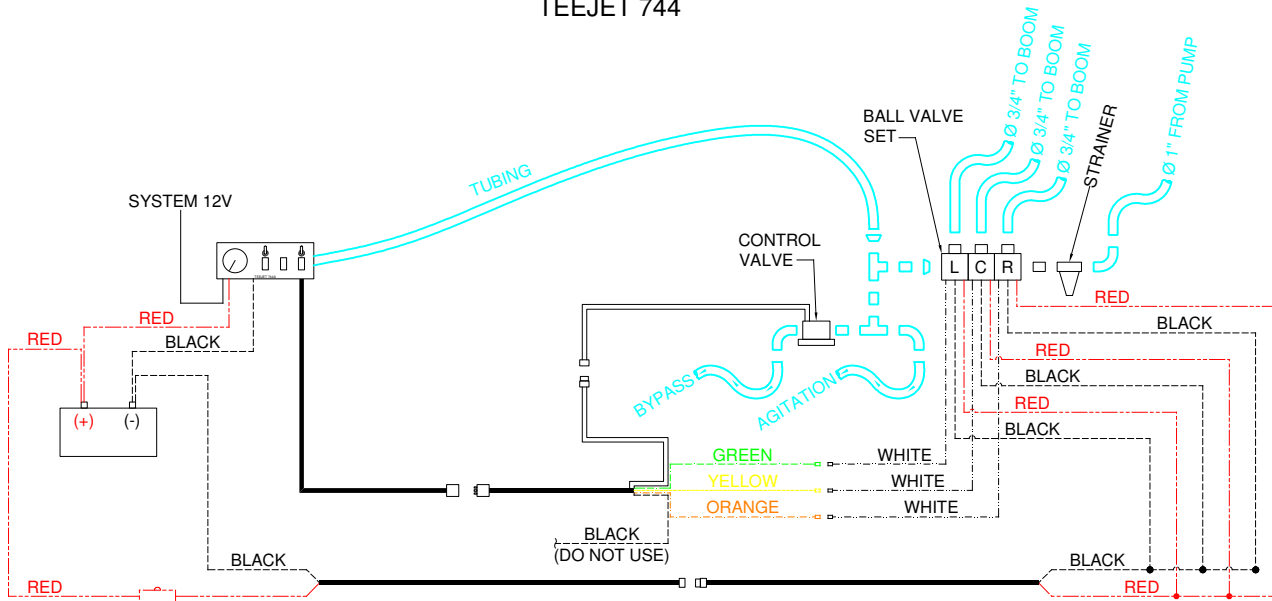

BALL VALVE CONTROL RAVEN SCS203, 440

BALL VALVE CONTROL TEEJET 744

REDDICK EQUIPMENT COMPANY of NC, LLC
 P.O BOX 71 W. MAIN STREET
 WILLIAMSTON, NC 27892
 1-800-334-3388
 1-252-792-1191

DRAWN BY: DAS	DATE: 5/18/16	TITLE: WIRING SCHEMATIC: RAVEN SCS203/440 / TEEJET 744A
CHECKED BY:	DATE:	

UNLESS OTHERWISE SPECIFIED:
 • DIMENSIONS ARE IN INCHES
 • TOLERANCES:
 FRACTIONAL: +/- 1/8"
 DECIMAL: +/- .125"
 ANGULAR: +/- 5°

SHEET SIZE: A		DWG. SCALE: NTS	
DRAWING NO.:		SHEET	OF
		1	1
		REV.	A

A	DAS	CORRECTED VIEW LABEL FOR RAVEN CONTROL DIAGRAM FROM SCS230 TO SCS203.	TBD
REV.	DRAWN BY DATE	DESCRIPTION:	APPR. BY DATE

DIMS SCALE: 16 TEXT HEIGHT: 1"