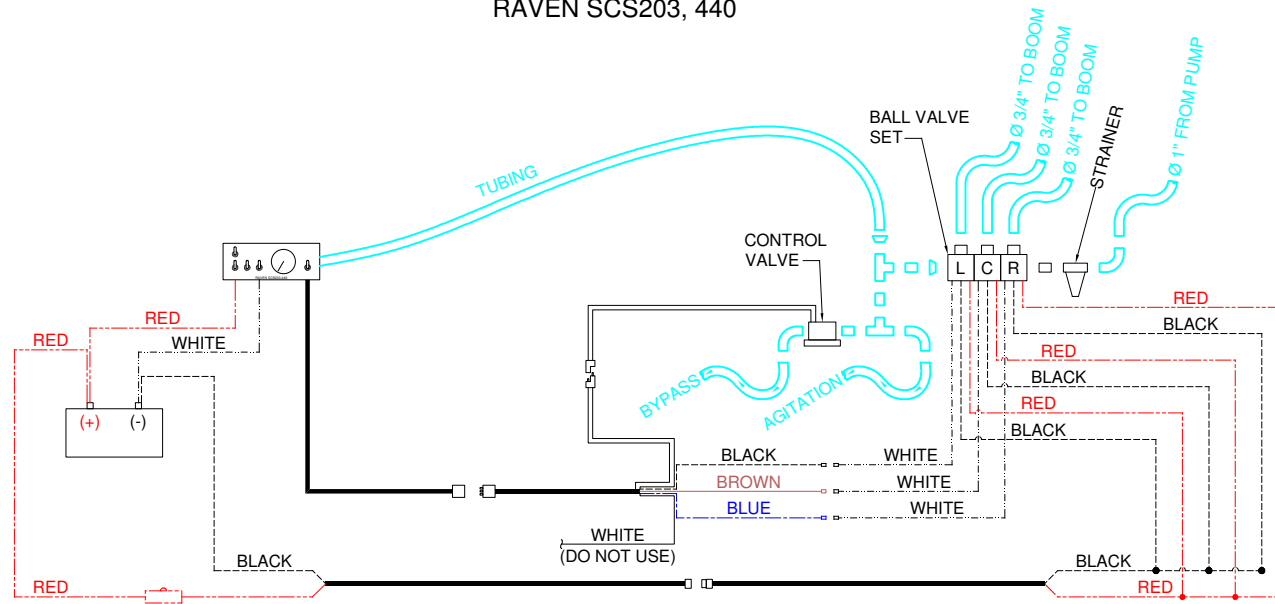

BALL VALVE CONTROL RAVEN SCS203, 440

BALL VALVE CONTROL TEEJET 744

REDDICK EQUIPMENT COMPANY of NC, LLC
 P.O BOX 71 W. MAIN STREET
 WILLIAMSTON, NC 27892
 1-800-334-3388
 1-252-792-1191

DRAWN BY: DAS	DATE: 5/18/16	TITLE: WIRING SCHEMATIC: RAVEN SCS203/440 / TEEJET 744A
CHECKED BY:	DATE:	

UNLESS OTHERWISE SPECIFIED:
 • DIMENSIONS ARE IN INCHES
 • TOLERANCES:
 FRACTIONAL: +/- 1/8"
 DECIMAL: +/- .125"
 ANGULAR: +/- 5°

SHEET SIZE: A		DWG. SCALE: NTS	
DRAWING NO.:		SHEET	OF
		1	1
		REV.	A

A	DAS	CORRECTED VIEW LABEL FOR RAVEN CONTROL DIAGRAM FROM SCS230 TO SCS203.	TBD
REV.	DRAWN BY DATE	DESCRIPTION:	APPR. BY DATE

DIMS SCALE: 16 TEXT HEIGHT: 1"