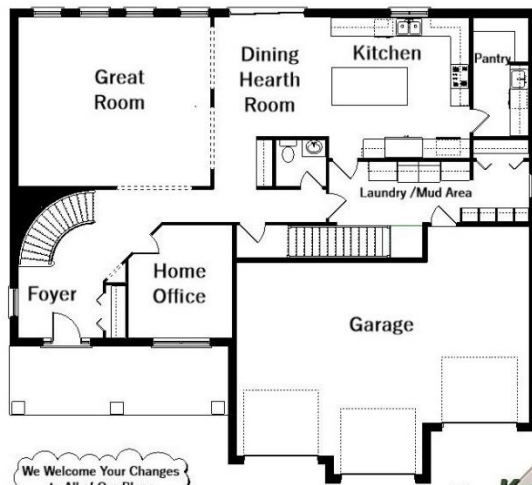

Your Land Your Style Your Home Your Way

Design + Build = Your Best Value

We Welcome Your Changes
to All of Our Plans

The **Kraus** Company
DESIGN BUILD

248-972-5549

The Appleford
3200 Sq.Ft.

Copyright © 2020 Kraus Design
All Rights Reserved