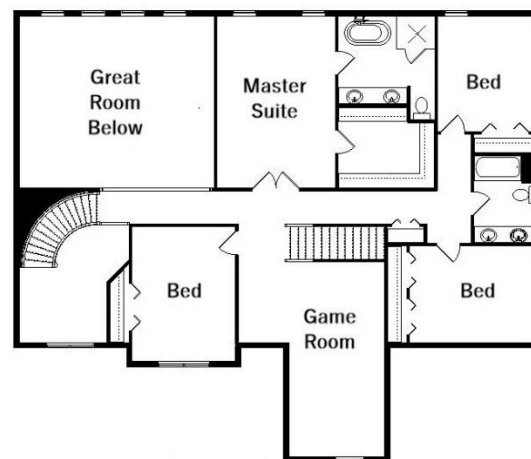

Your Land Your Style Your Home Your Way

Design + Build = Your Best Value

We Welcome Your Changes
to All of Our Plans

The **Kraus** Company
DESIGN BUILD

248-972-5549

The Appleford
3200 Sq.Ft.

Copyright © 2020 Kraus Design
All Rights Reserved