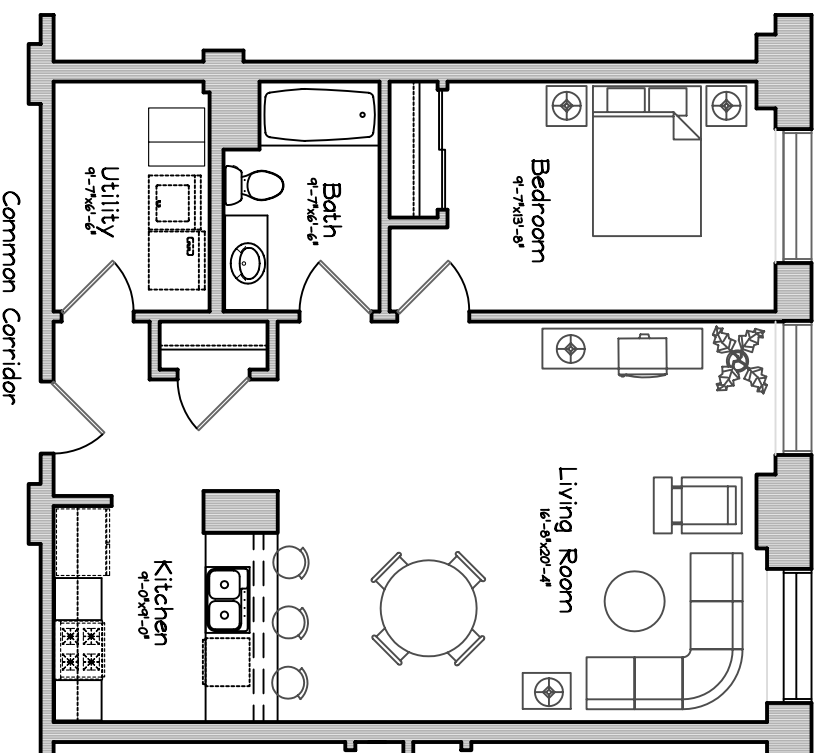

PLANKINTON LOFT APARTMENTS - 5th FLOOR

Courtyard View

Unit #504 = 840 sq ft
One Bedroom, 1 Bath

Scale : 1/8" = 1'-0"

Square Footage taken from center of corridor/party walls
to exterior of furred walls.