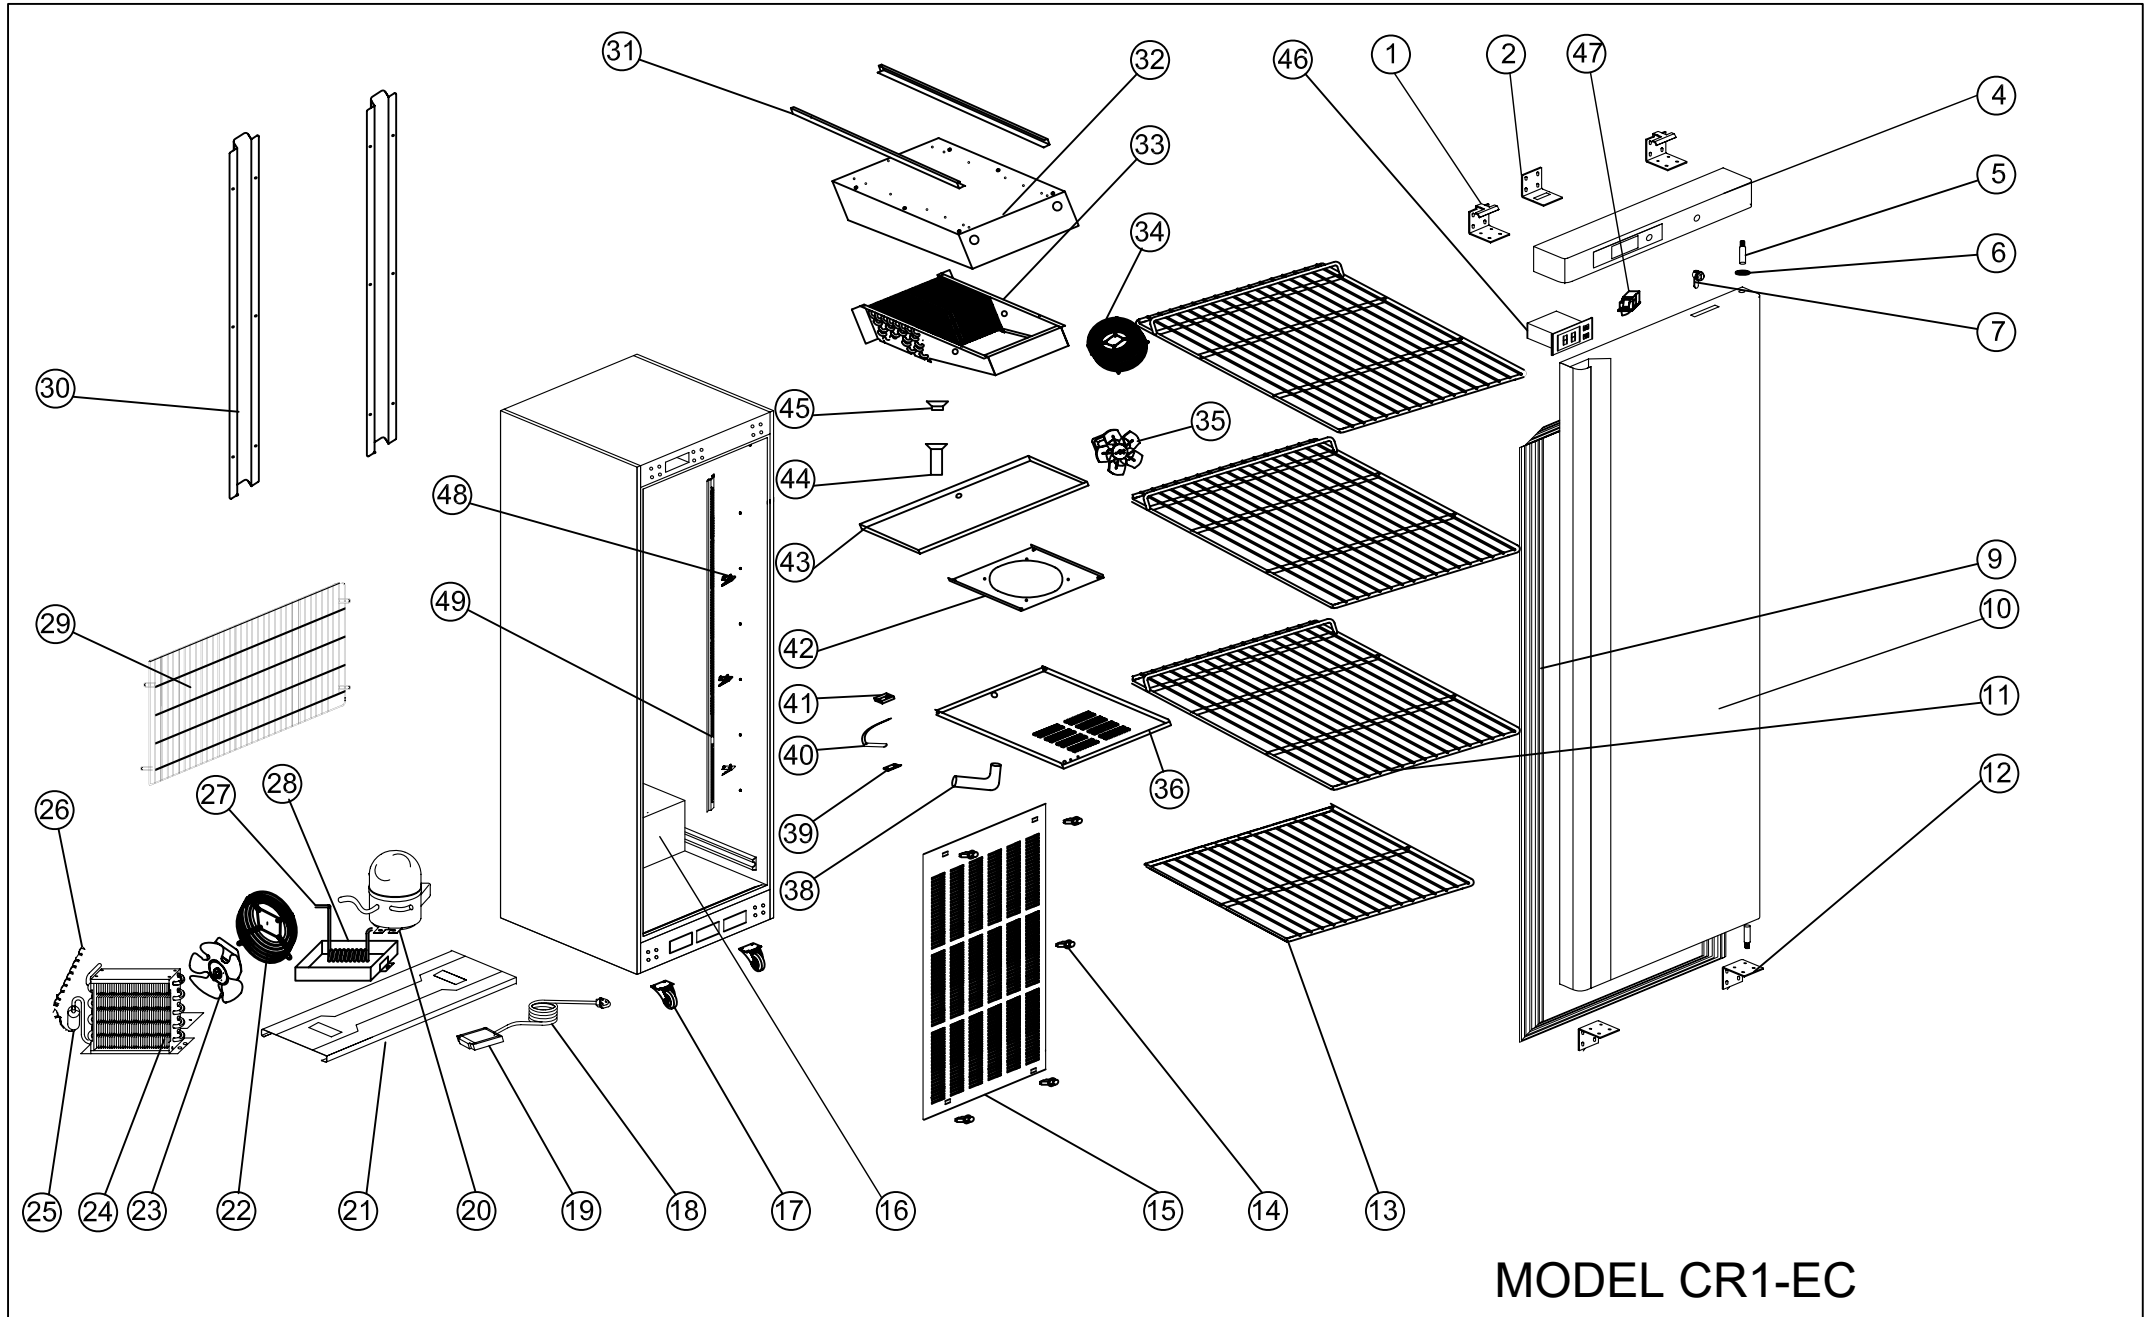

# MODEL CF1-EC

NO.	PART #	DESCRIPTION	Qty
1	HR0330	UP HINGE (L/R)	2
2	HR0340A	HOOK OF LOCK	1
4	HR0001	FRONT PANEL	1
5	HR0326	HINGE AXIS	2
6	H00327B	HINGE BUSHING	1
7	H00340	LOCK	1
9	HR0325	GASKET	1
10	HR0324	DOOR	1
11	H00309	SHELF	3
12	HR0333	LOWER HINGE	2
13	H00309B	BOTTOM SHELF	1
14	HR0002	EVAPORATOR COVER CLIP	5
15	HR0003	AIR FLOW CONDUCT BOARD	1
16	NA	BODY	
17	H02316	SWIVEL CASTER W/BRAKE	2
	H02317	SWIVEL CASTER W/O BRAKE	2
18	C2194684	PLUG	1
19	H00215	CABLE CONNECTOR	1
20	H00023F	COMPRESSOR	1
21	NA	UNITE BOARD	
22	H00113	BASKETC GUARD GRILLS	1
23	H00120	CONDENSER FAN	1
24	H01347	CONDENSER	1
25	H00341	FILTER DRIER	1
26	H01306	CAPILLARY	1
27	NA	EVAPORATE PIPE	
28	C30009	WATER BOX	1
29	HR0313	UNITE ROOM GRILLS	1
30	NA	PLASTIC COVER	
31	NA	EVAPORATOR FIXED BOARD SUPPORT	
32	NA	FIXED BOARD OF EVAPORATOR	
33	HR0349	EVAPORATOR COIL	1
34	H01122	WALL RING	1
35	H00114	EVAPORATOR FAN MOTER W/BLADE	1
36	NA	EVAPORATOR FAN COVER	
38	H00336	WATER PIPE	1
39	H00335	SENSOR FIXED CLIP	1
40	H00205	SENSOR	1
41	NA	PROBE PADDING	1
42	NA	EVAPORATOR FAN SUPPORT	1
43	HR0141	EVAPORATOR WATER PAN	1
44	G30002	DRAIN CONNECTOR (FEMALE)	1
45	G00001	DRAIN CONNECTOR (MALE)	1
46	H00204	THERMOSTAT	1
47	H00207	PROTECTOR FOR HEATING ELEMENT	1
48	HR0201	DEFFROST HEATING ELEMENT	1
49	H00220	CONTACTOR	1
50	H00211	WATER PIPE HEATER	1
51	C10002	DOOR SWITCH	1
52	C3234860	PILASTER CLIP	12
53	HR0342	PILASTER SUPPORT	4