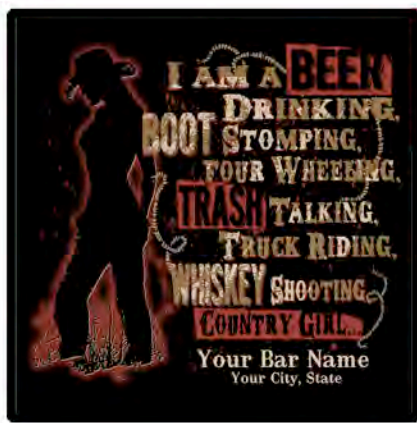

DESIGN NUMBER: LBR13
COUNTRY GIRL

- EZ030 Black only
- EZ038 Black only
- EZ031 Black only
- EZ049 Black only
- EZ340 Black only
- EZ325 Black only

Minimum order for this design is 15 pieces, which may be split up among any combination of available styles and sizes.