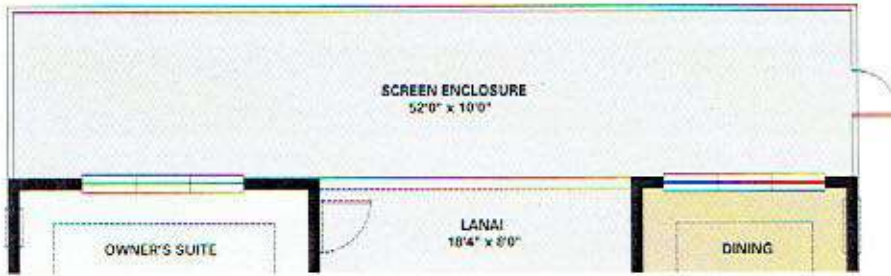

# SOLIVITA®

Borchini Realty  
www.BorchiniRealty.com  
sborchini@gmail.com  
407 791-1789

inspired by you®

**Letizia** 4 BED, 3 BATH, 2 CAR GARAGE, ONE-STORY – 2,393 SQ. FT.

ELEVATION B

AN INSPIRED LIVING  
EXPERIENCE FROM

**TaylorMorrison.**

**Letizia** 4 BED, 3 BATH, 2 CAR GARAGE, ONE-STORY – 2,393 SQ. FT.

Borchini Realty  
www.BorchiniRealty.com  
sborchini@gmail.com  
407 791-1789

Optional 52'0" X 10'0" Screen Enclosure

Optional 20'0" X 10'0" Screen Enclosure

Optional Owner's Suite Bay Window

Optional Deluxe Owner's Bath

Optional Gourmet Kitchen

Optional Outdoor Kitchen

Optional Shower I/O Tub at Bath 3

Optional Study I/O Flex