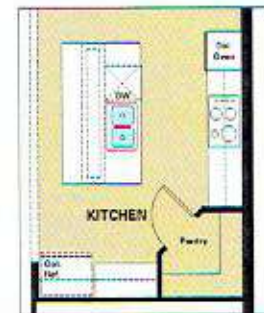

**TaylorMorrison.**

**Letizia** 4 BED, 3 BATH, 2 CAR GARAGE, ONE-STORY – 2,393 SQ. FT.

Borchini Realty  
www.BorchiniRealty.com  
sborchini@gmail.com  
407 791-1789

Optional 52'0" X 10'0" Screen Enclosure

Optional 20'0" X 10'0" Screen Enclosure

Optional Owner's Suite Bay Window

Optional Deluxe Owner's Bath

Optional Gourmet Kitchen

Optional Outdoor Kitchen

Optional Shower I/O Tub at Bath 3

Optional Study I/O Flex

Optional Bedroom 5 I/O Flex

Optional Pocket S.G.D. at Gathering Room

Optional Shower I/O Tub at Bath 2

Optional Cart Garage

Living.....	2,383 sq.ft.
2 Car Garage.....	439 sq.ft.
Lanai.....	145 sq.ft.
Entry.....	89 sq.ft.
<b>Total Area.....</b>	<b>3,066 sq.ft.</b>