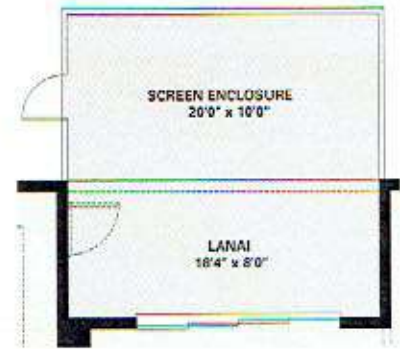

# SOLIVITA®

Borchini Realty  
www.BorchiniRealty.com  
sborchini@gmail.com  
407 791-1789

inspired by you®

**Letizia** 4 BED, 3 BATH, 2 CAR GARAGE, ONE-STORY – 2,393 SQ. FT.

ELEVATION B

AN INSPIRED LIVING  
EXPERIENCE FROM

**TaylorMorrison.**

**Letizia** 4 BED, 3 BATH, 2 CAR GARAGE, ONE-STORY – 2,393 SQ. FT.

Borchini Realty  
www.BorchiniRealty.com  
sborchini@gmail.com  
407 791-1789

Optional 52'0" X 10'0" Screen Enclosure

Optional 20'0" X 10'0" Screen Enclosure

Optional Owner's Suite Bay Window

Optional Deluxe Owner's Bath

Optional Gourmet Kitchen

Optional Outdoor Kitchen

Optional Shower I/O Tub at Bath 3

Optional Study I/O Flex