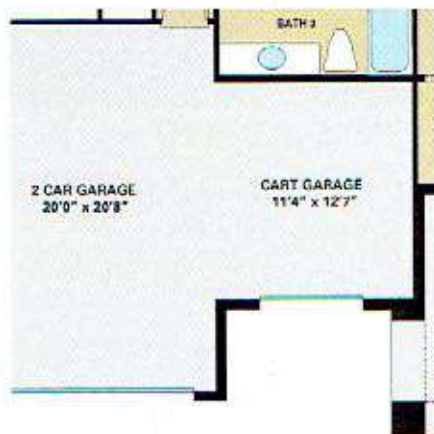

# SOLIVITA®

Borchini Realty  
www.BorchiniRealty.com  
sborchini@gmail.com  
407 791-1789

inspired by you®

**Letizia** 4 BED, 3 BATH, 2 CAR GARAGE, ONE-STORY – 2,393 SQ. FT.

ELEVATION B

AN INSPIRED LIVING  
EXPERIENCE FROM

**TaylorMorrison.**

**Letizia** 4 BED, 3 BATH, 2 CAR GARAGE, ONE-STORY – 2,393 SQ. FT.

Borchini Realty  
www.BorchiniRealty.com  
sborchini@gmail.com  
407 791-1789

Optional 52'0" X 10'0" Screen Enclosure

Optional 20'0" X 10'0" Screen Enclosure

Optional Owner's Suite Bay Window

Optional Deluxe Owner's Bath

Optional Gourmet Kitchen

Optional Outdoor Kitchen

Optional Shower I/O Tub at Bath 3

Optional Study I/O Flex

Optional Bedroom 5 I/O Flex

Optional Pocket S.G.D. at Gathering Room

Optional Shower I/O Tub at Bath 2

Optional Cart Garage

Living.....	2,383 sq.ft.
2 Car Garage.....	439 sq.ft.
Lanai.....	145 sq.ft.
Entry.....	89 sq.ft.
<b>Total Area.....</b>	<b>3,066 sq.ft.</b>