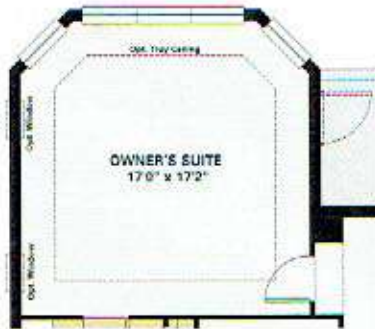

# SOLIVITA®

Borchini Realty  
www.BorchiniRealty.com  
sborchini@gmail.com  
407 791-1789

inspired by you®

**Letizia** 4 BED, 3 BATH, 2 CAR GARAGE, ONE-STORY – 2,393 SQ. FT.

ELEVATION B

AN INSPIRED LIVING  
EXPERIENCE FROM

**TaylorMorrison.**

**Letizia** 4 BED, 3 BATH, 2 CAR GARAGE, ONE-STORY – 2,393 SQ. FT.

Borchini Realty  
www.BorchiniRealty.com  
sborchini@gmail.com  
407 791-1789

Optional 52'0" X 10'0" Screen Enclosure

Optional 20'0" X 10'0" Screen Enclosure

Optional Owner's Suite Bay Window

Optional Deluxe Owner's Bath

Optional Gourmet Kitchen

Optional Outdoor Kitchen

Optional Shower I/O Tub at Bath 3

Optional Study I/O Flex

Optional Bedroom 5 I/O Flex

Optional Pocket S.G.D. at Gathering Room

Optional Shower I/O Tub at Bath 2

Optional Cart Garage

Living.....	2,383 sq.ft.
2 Car Garage.....	439 sq.ft.
Lanai.....	145 sq.ft.
Entry.....	89 sq.ft.
<b>Total Area.....</b>	<b>3,066 sq.ft.</b>