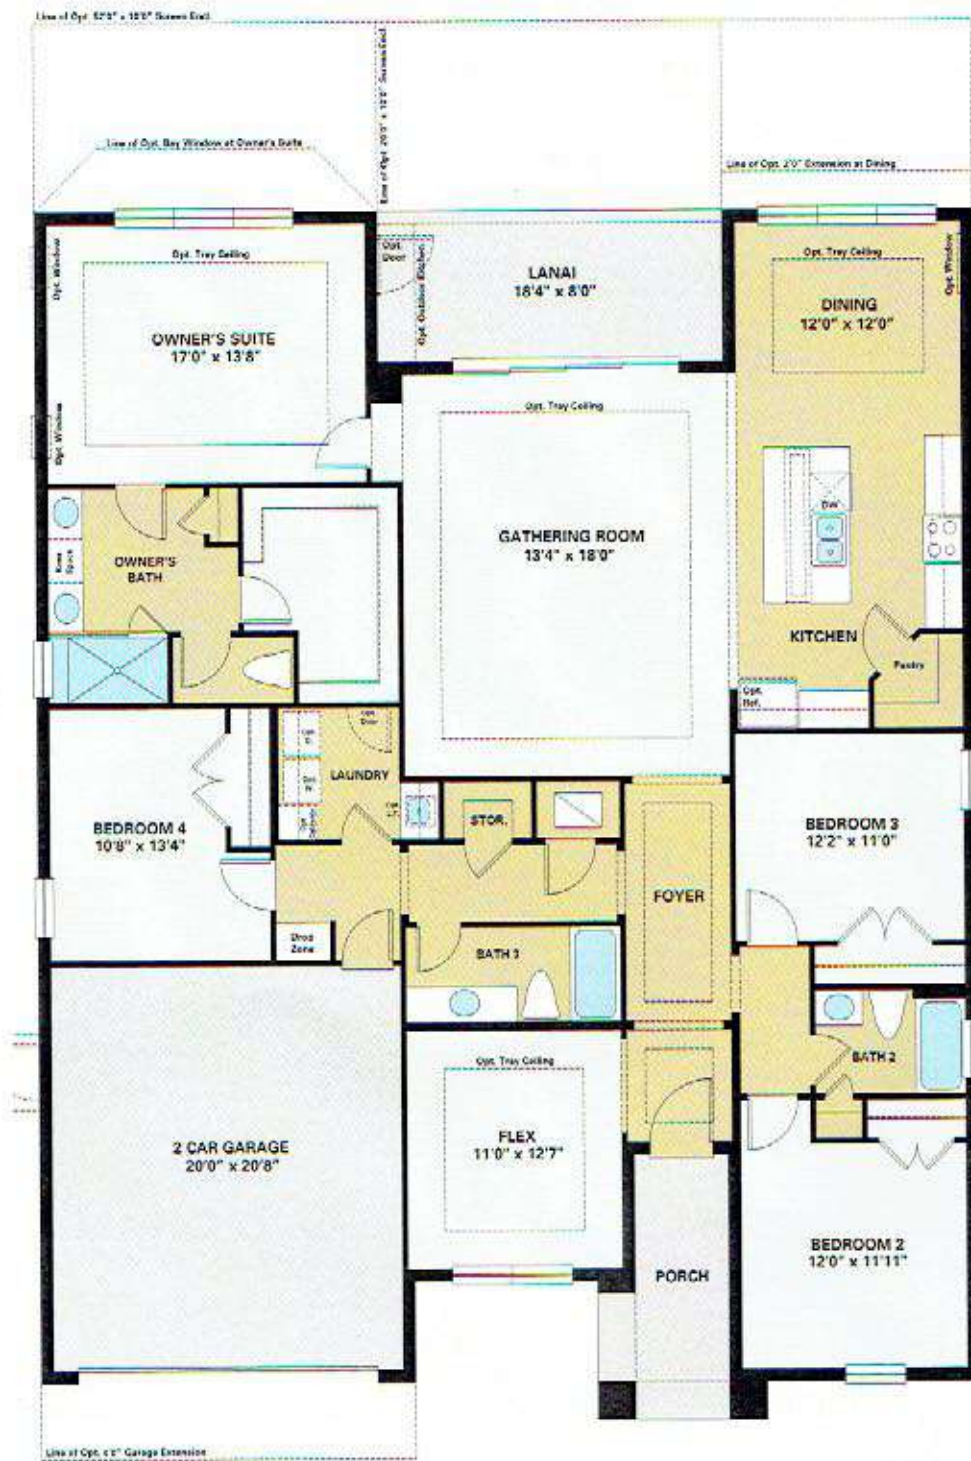

# SOLIVITA®

Borchini Realty  
www.BorchiniRealty.com  
sborchini@gmail.com  
407 791-1789

inspired by you®

**Letizia** 4 BED, 3 BATH, 2 CAR GARAGE, ONE-STORY – 2,393 SQ. FT.

ELEVATION B

AN INSPIRED LIVING  
EXPERIENCE FROM

**TaylorMorrison.**

**Letizia** 4 BED, 3 BATH, 2 CAR GARAGE, ONE-STORY – 2,393 SQ. FT.

Borchini Realty  
www.BorchiniRealty.com  
sborchini@gmail.com  
407 791-1789

Optional 52'0" X 10'0" Screen Enclosure

Optional 20'0" X 10'0" Screen Enclosure

Optional Owner's Suite Bay Window

Optional Deluxe Owner's Bath

Optional Gourmet Kitchen

Optional Outdoor Kitchen

Optional Shower I/O Tub at Bath 3

Optional Study I/O Flex

Optional Bedroom 5 I/O Flex

Optional Pocket S.G.D. at Gathering Room

Optional Shower I/O Tub at Bath 2

Optional Cart Garage

Living.....	2,383 sq.ft.
2 Car Garage.....	439 sq.ft.
Lanai.....	145 sq.ft.
Entry.....	89 sq.ft.
<b>Total Area.....</b>	<b>3,066 sq.ft.</b>