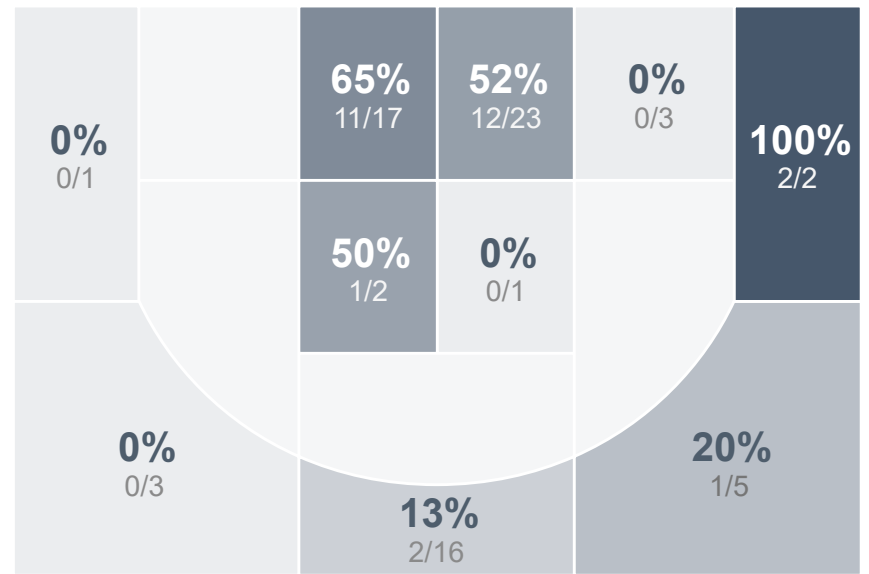

Girls' Varsity Basketball - New