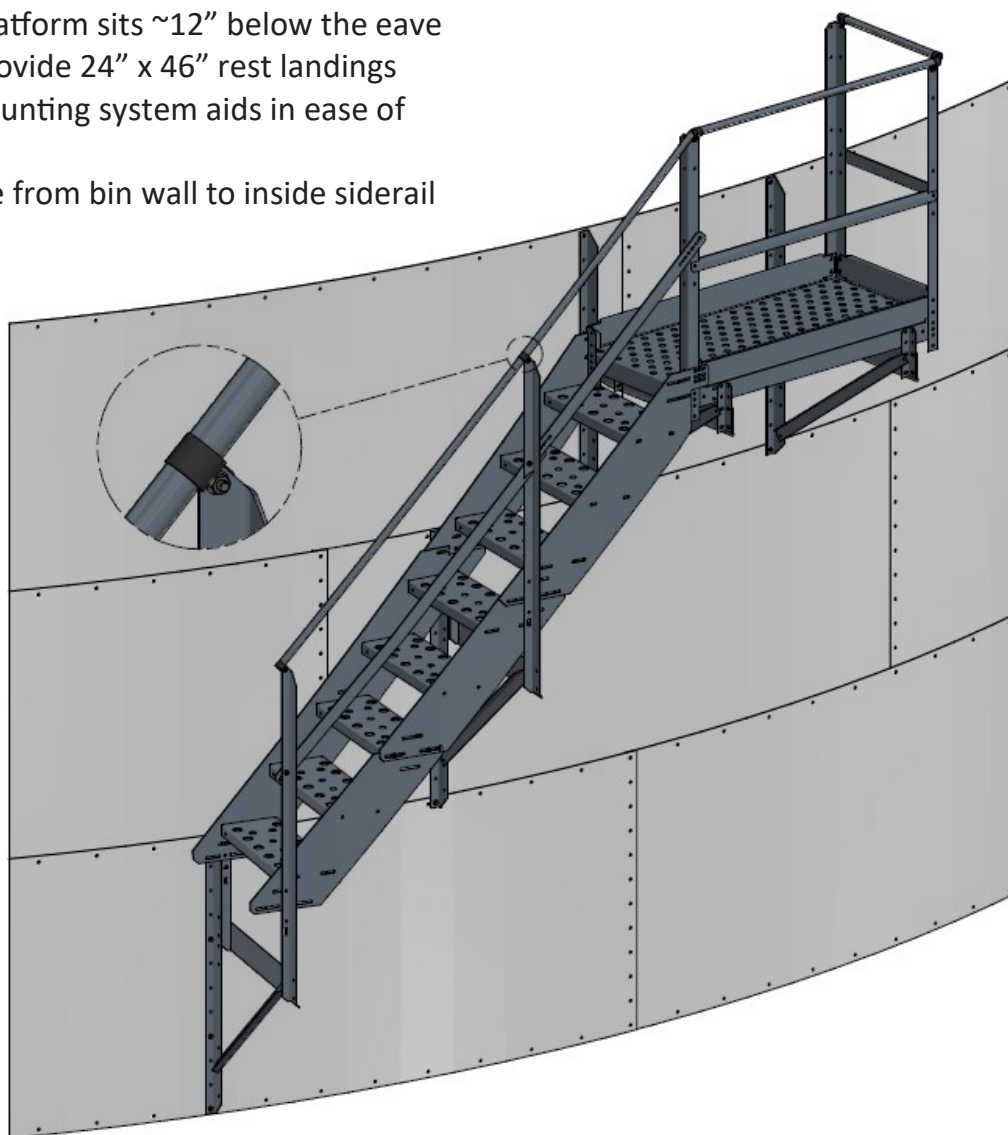

Easy Step Sidewall Stairs

- Best fits bins from 24' - 75' in diameter
- Available for 32", 39", 42", 44" & 45" bin sheets
- 24" X 9" step tread
- ~8.5" Rise between steps
- 1" Round Handrail with telescopic joints mount with a vinyl coated handrail clamp
- 24" x 50" platform sits ~12" below the eave
- Ability to provide 24" x 46" rest landings
- A Frame mounting system aids in ease of installation
- 7" clearance from bin wall to inside siderail
- Can replace standard eave platform with Hi-Lo platform configuration for standing access to manhole and roof stairs
- Available locking gate
- All G90 galvanized material